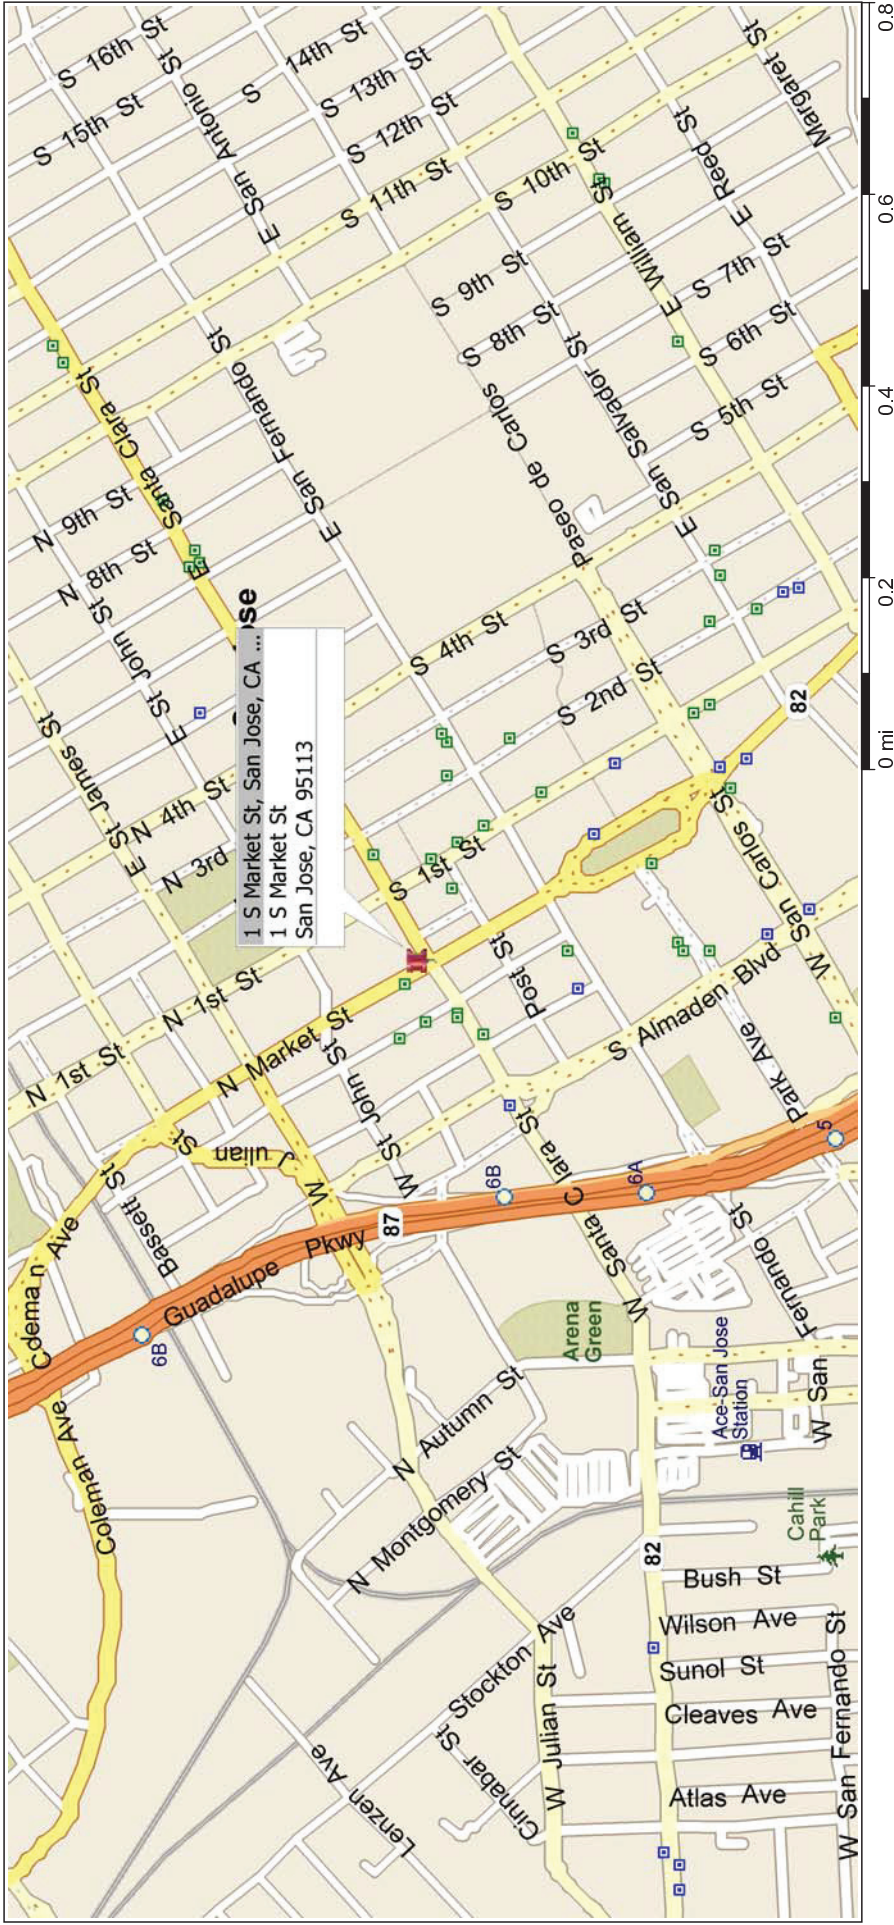

# San Jose, California, United States

## 663 - ONE SOUTH MARKET - SAN JOSE

TAKE 680 SOUTH TO 280 NORTH, EXIT AT 87 N/GUADALUPE PARKWAY, EXIT AT SANTA CLARA ST, TURN RIGHT ONTO W SANTA CLARA ST, TURN RIGHT ONTO S MARKET ST, JOB SITE AT 1 S MARKET ST ON THE RIGHT.

Copyright © and (P) 1988-2009 Microsoft Corporation and/or its suppliers. All rights reserved. <http://www.microsoft.com/streets/>  
Certain mapping and direction data © 2009 NAVTEQ. All rights reserved. The Data for areas of Canada includes information taken with permission from Canadian authorities, including: © Her Majesty the Queen in Right of Canada, © Queen's Printer for Ontario. NAVTEQ and NAVTEQ ON BOARD are trademarks of NAVTEQ. © 2009 Tele Atlas North America, Inc. All rights reserved. Tele Atlas and Tele Atlas North America are trademarks of Tele Atlas, Inc. © 2009 by Applied Geographic Systems. All rights reserved.