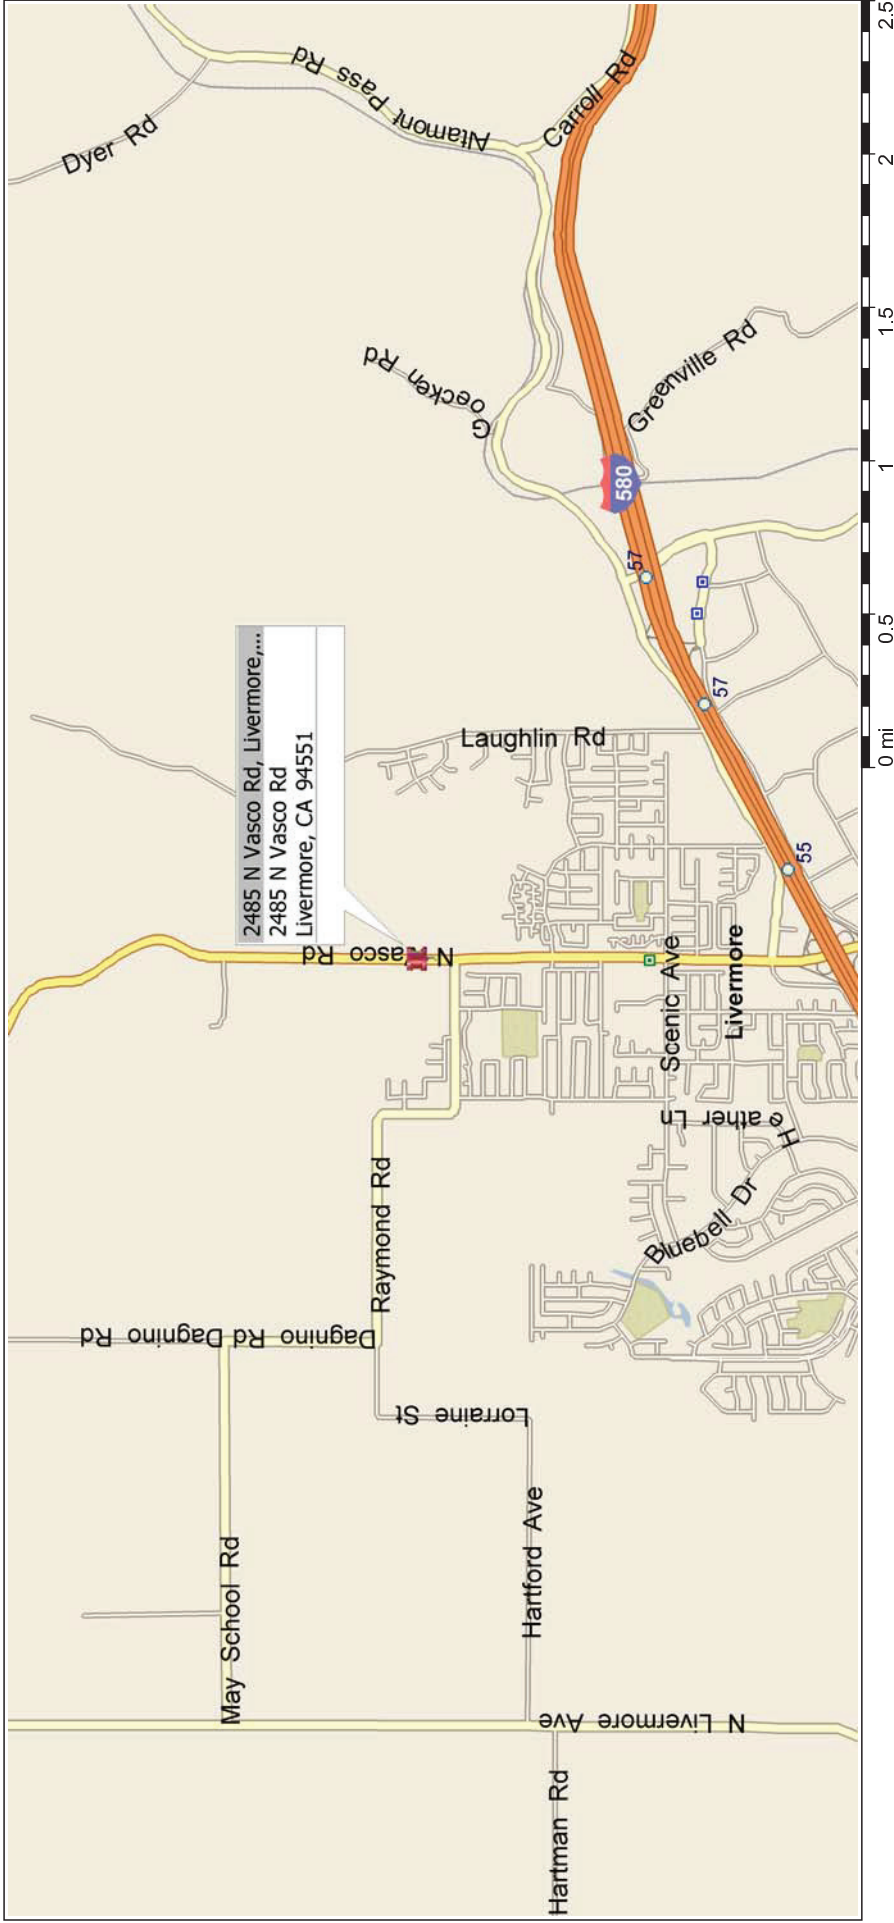

Livermore, California, United States

662 - SANDIA - BUILDING 964 - LIVERMORE

TAKE 580 EAST OR WEST, EXIT AT VASCO RD, MERGE ONTO S VASCO RD, JOB SITE AT THE CORNER OF N VASCO RD & DALTON AVE.