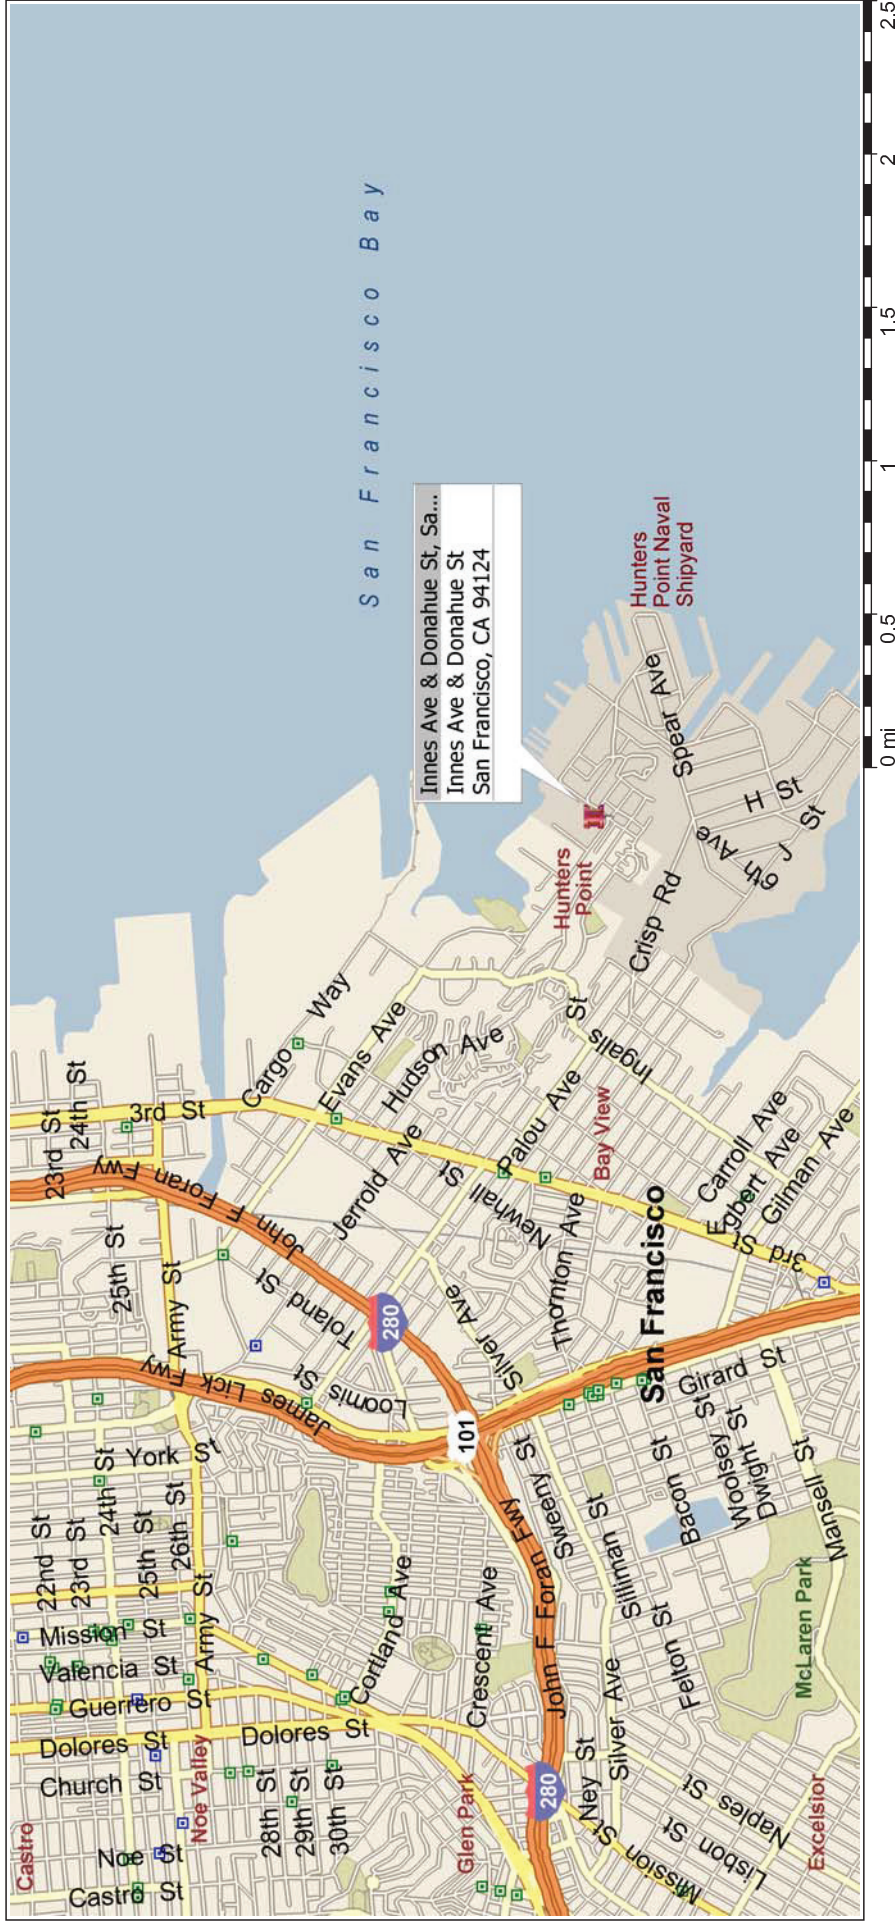

San Francisco, California, United States

657 - HUNTER'S POINT BLOCK 51 - SAN FRANCISCO

TAKE THE BAY BRIDGE TO 101 SOUTH, EXIT AT CESAR CHAVEZ ST, KEEP LEFT TAKE C CHAVEZ ST EAST RAMP, TURN LEFT ONTO CESAR CHAVEZ/ARMY ST, TURN RIGHT ONTO EVANS AVE, EVANS AVE BECOMES HUNTERS POINT BLVD, TURN LEFT ONTO INNES AVE, TURN LEFT ONTO DONAHUE ST, JOB SITE ON THE CORNER.