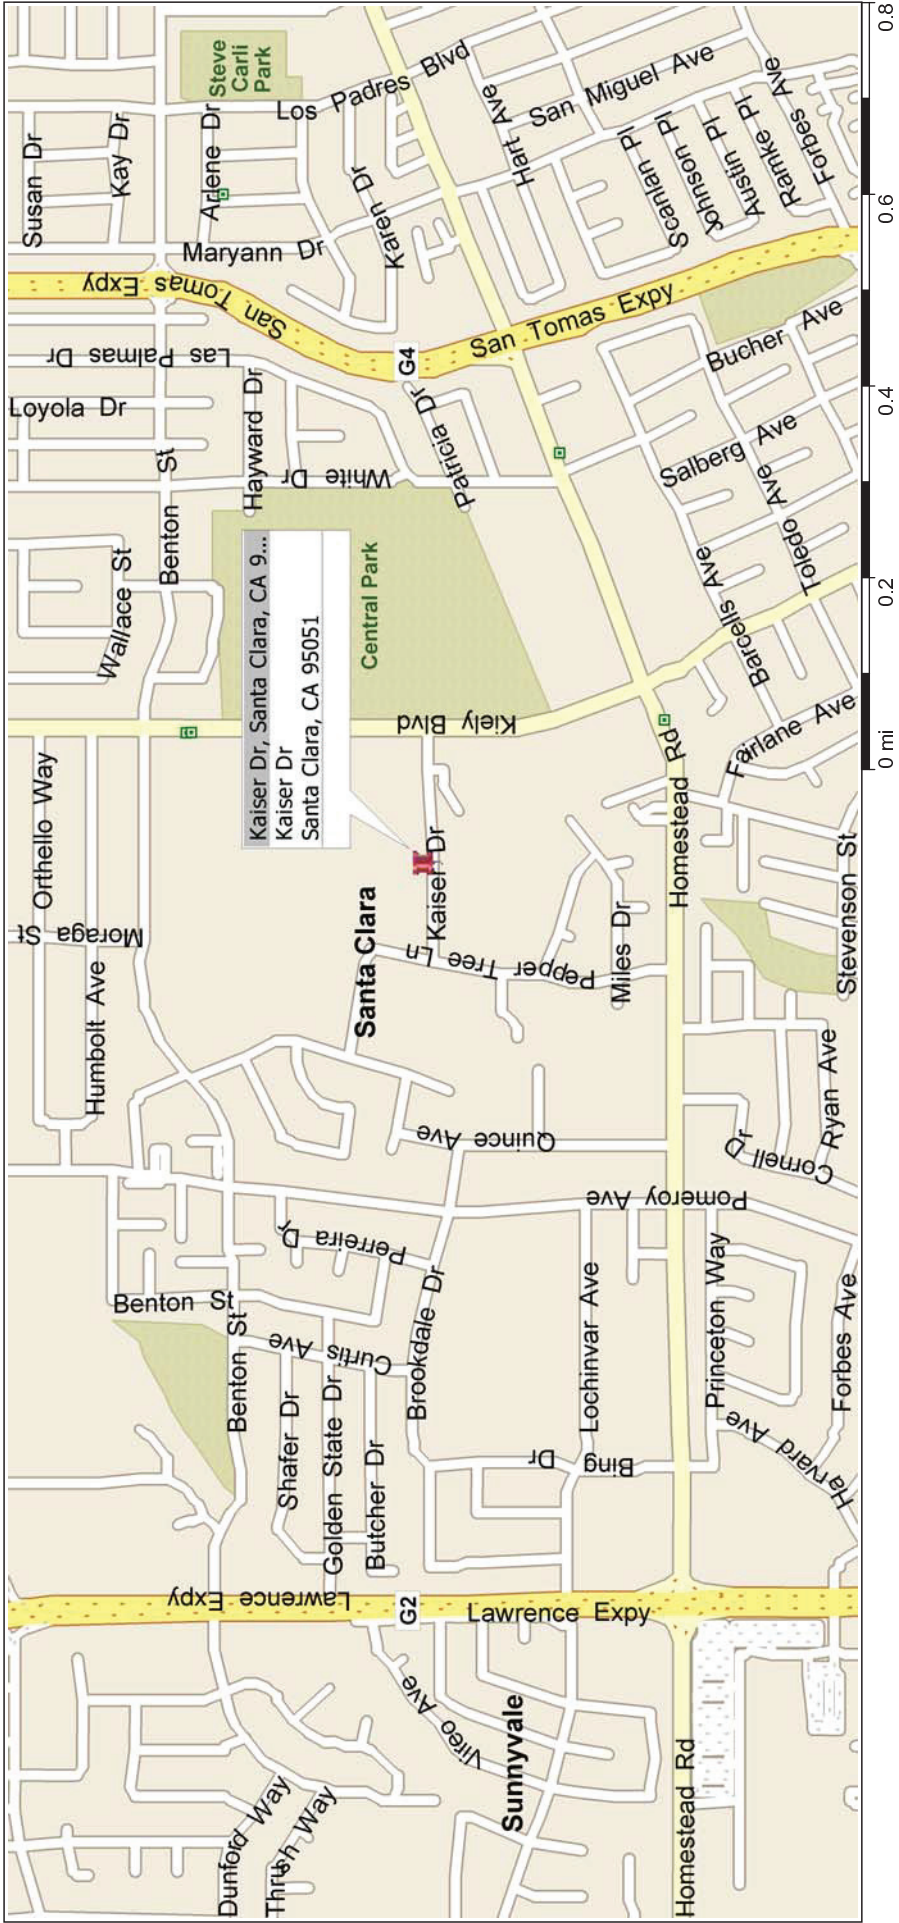

Sunnyvale, California, United States

652 - THE GALLERY @ CENTRAL PARK "NORTH SITE" - SANTA CLARA

TAKE 880 SOUTH, EXIT AT MONTAGUE EXPY, KEEP RIGHT AT THE FORK MERGE ONTO MONTAGUE EXPY, MONTAGUE EXPY BECOMES SAN TOMAS EXPY, TURN RIGHT ONTO HOMESTEAD RD, TURN RIGHT ONTO KIELY BLVD, TURN LEFT ONTO KAISER DR, JOB SITE ON THE LEFT 1234 KAISER DR.

Copyright © and (P) 1988-2009 Microsoft Corporation and/or its suppliers. All rights reserved. <http://www.microsoft.com/streets/>
Certain mapping and direction data © 2009 NAVTEQ. All rights reserved. The Data for areas of Canada includes information taken with permission from Canadian authorities, including: © Her Majesty the Queen in Right of Canada, © Queen's Printer for Ontario, NAVTEQ and NAVTEQ ON BOARD are trademarks of NAVTEQ. © 2009 Tele Atlas North America, Inc. All rights reserved. Tele Atlas and Tele Atlas North America are trademarks of Tele Atlas, Inc. © 2009 by Applied Geographic Systems. All rights reserved.