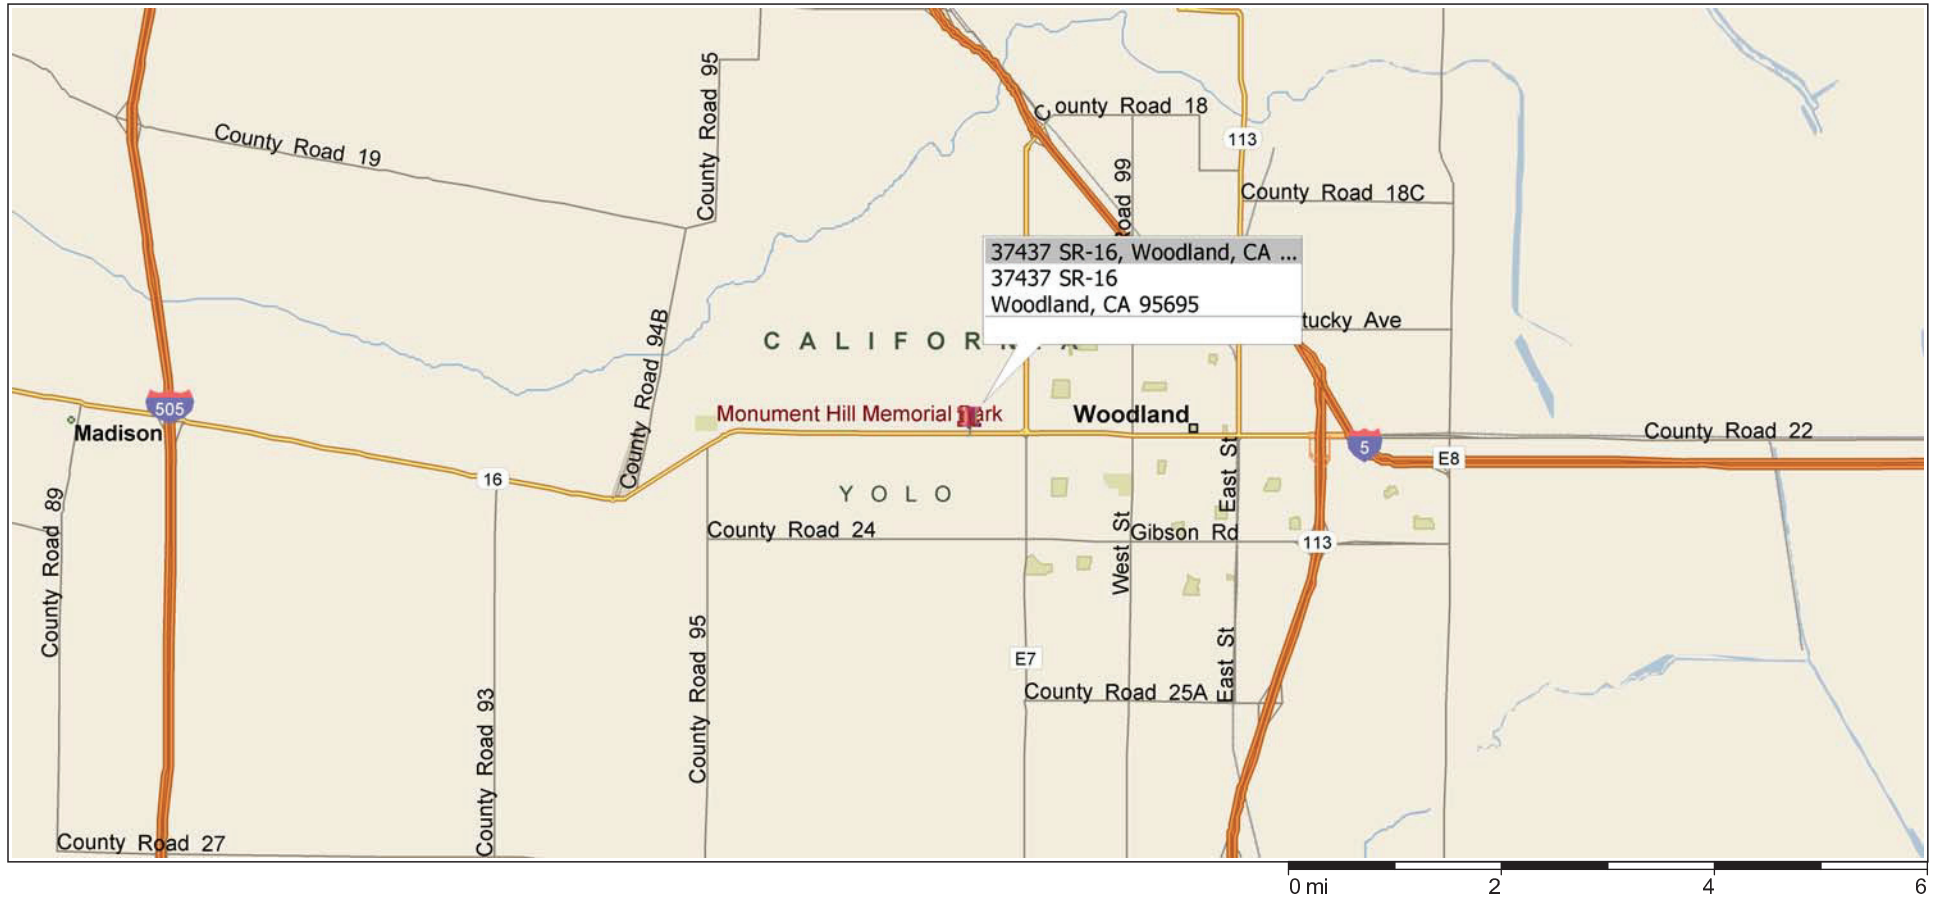

Woodland, California, United States

649 - MONSANTO - WOODLAND

TAKE 680 NORTH TO 80 EAST TO 505 NORTH, EXIT AT CA-16 WOODLAND/ESPARTO, TURN RIGHT ONTO CA-16, JOB SITE AT 37437 SR-16.