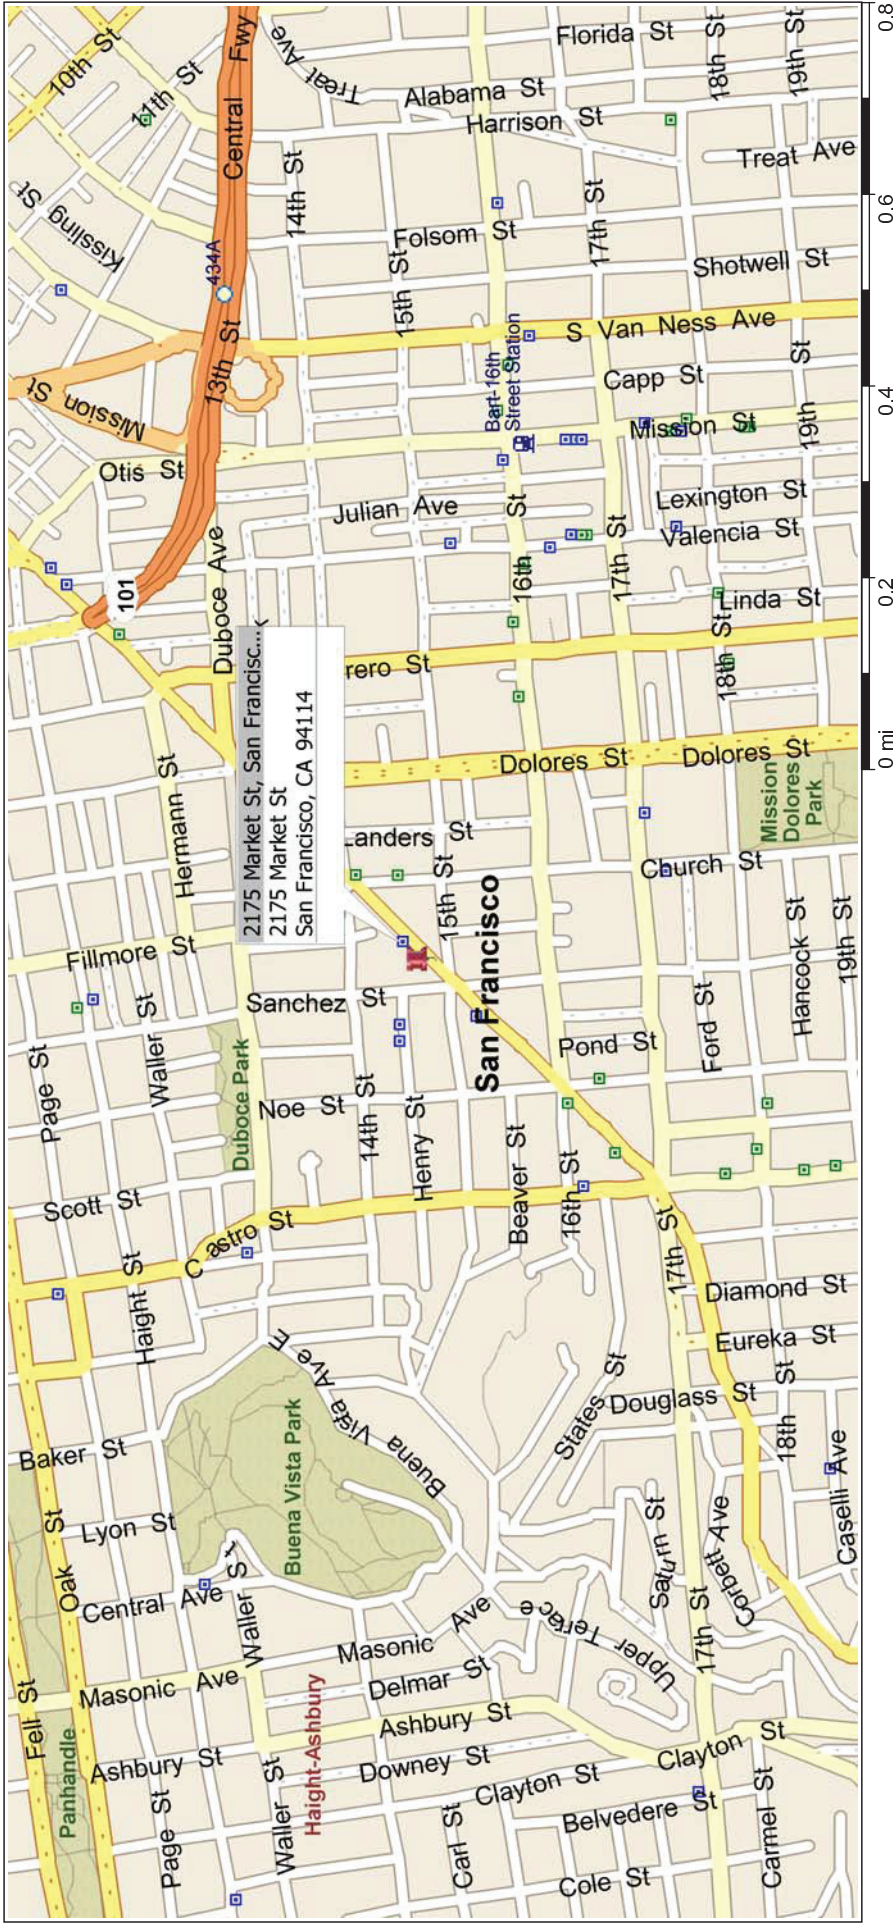

San Francisco, California, United States

648 - 2175 MARKET ST - SAN FRANCISCO

TAKE THE BAY BRIDGE TO 101 NORTH, EXIT AT US-101N/MISSION ST, KEEP LEFT AT RAMP TOWARD DUBOCE AVE, TURN LEFT ONTO DUBOCE AVE, TURN LEFT ONTO MARKET ST, MAKE A U-TURN AT 15TH ST & MARKET ST, JOB SITE ON THE RIGHT AT 2175 MARKET ST.

Copyright © and (P) 1988-2009 Microsoft Corporation and/or its suppliers. All rights reserved. <http://www.microsoft.com/streets/>
Certain mapping and direction data © 2009 NAVTEQ. All rights reserved. The Data for areas of Canada includes information taken with permission from Canadian authorities, including: © Her Majesty the Queen in Right of Canada, © Queen's Printer for Ontario, NAVTEQ and NAVTEQ ON BOARD are trademarks of NAVTEQ. © 2009 Tele Atlas North America, Inc. All rights reserved. Tele Atlas and Tele Atlas North America are trademarks of Tele Atlas, Inc. © 2009 by Applied Geographic Systems. All rights reserved.