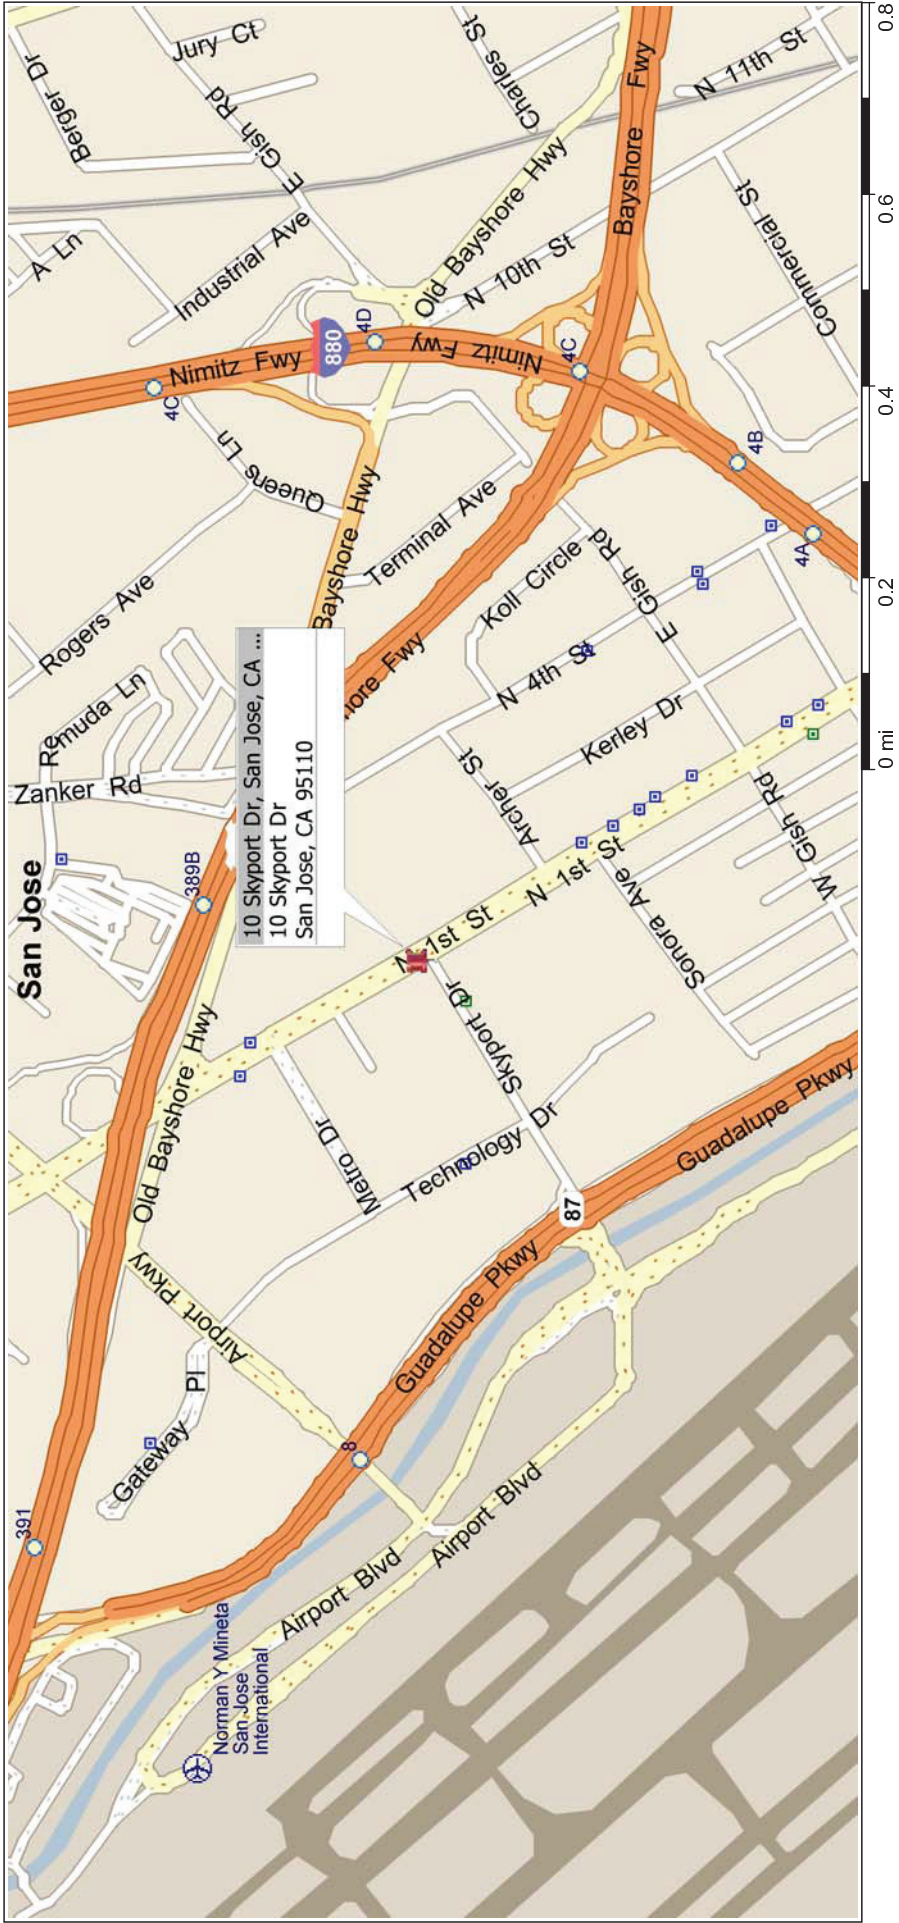

San Jose, California, United States

647 - SKYPORT MARRIOTT TOWER - SAN JOSE

TAKE 880 SOUTH, EXIT AT N FIRST ST, TURN RIGHT ONTO N FIRST ST, TURN LEFT ONTO SKYPORT DR, MAKE A U-TURN ON SKYPORT DR, JOB SITE ON THE RIGHT AT THE CORNER OF SKYPORT DR & N FIRST ST.

Copyright © and (P) 1988-2009 Microsoft Corporation and/or its suppliers. All rights reserved. <http://www.microsoft.com/streets/>
Certain mapping and direction data © 2009 NAVTEQ. All rights reserved. The Data for areas of Canada includes information taken with permission from Canadian authorities, including: © Her Majesty the Queen in Right of Canada, © Queen's Printer for Ontario. NAVTEQ and NAVTEQ ON BOARD are trademarks of NAVTEQ. © 2009 Tele Atlas North America, Inc. All rights reserved. Tele Atlas and Tele Atlas North America are trademarks of Tele Atlas, Inc. © 2009 by Applied Geographic Systems. All rights reserved.