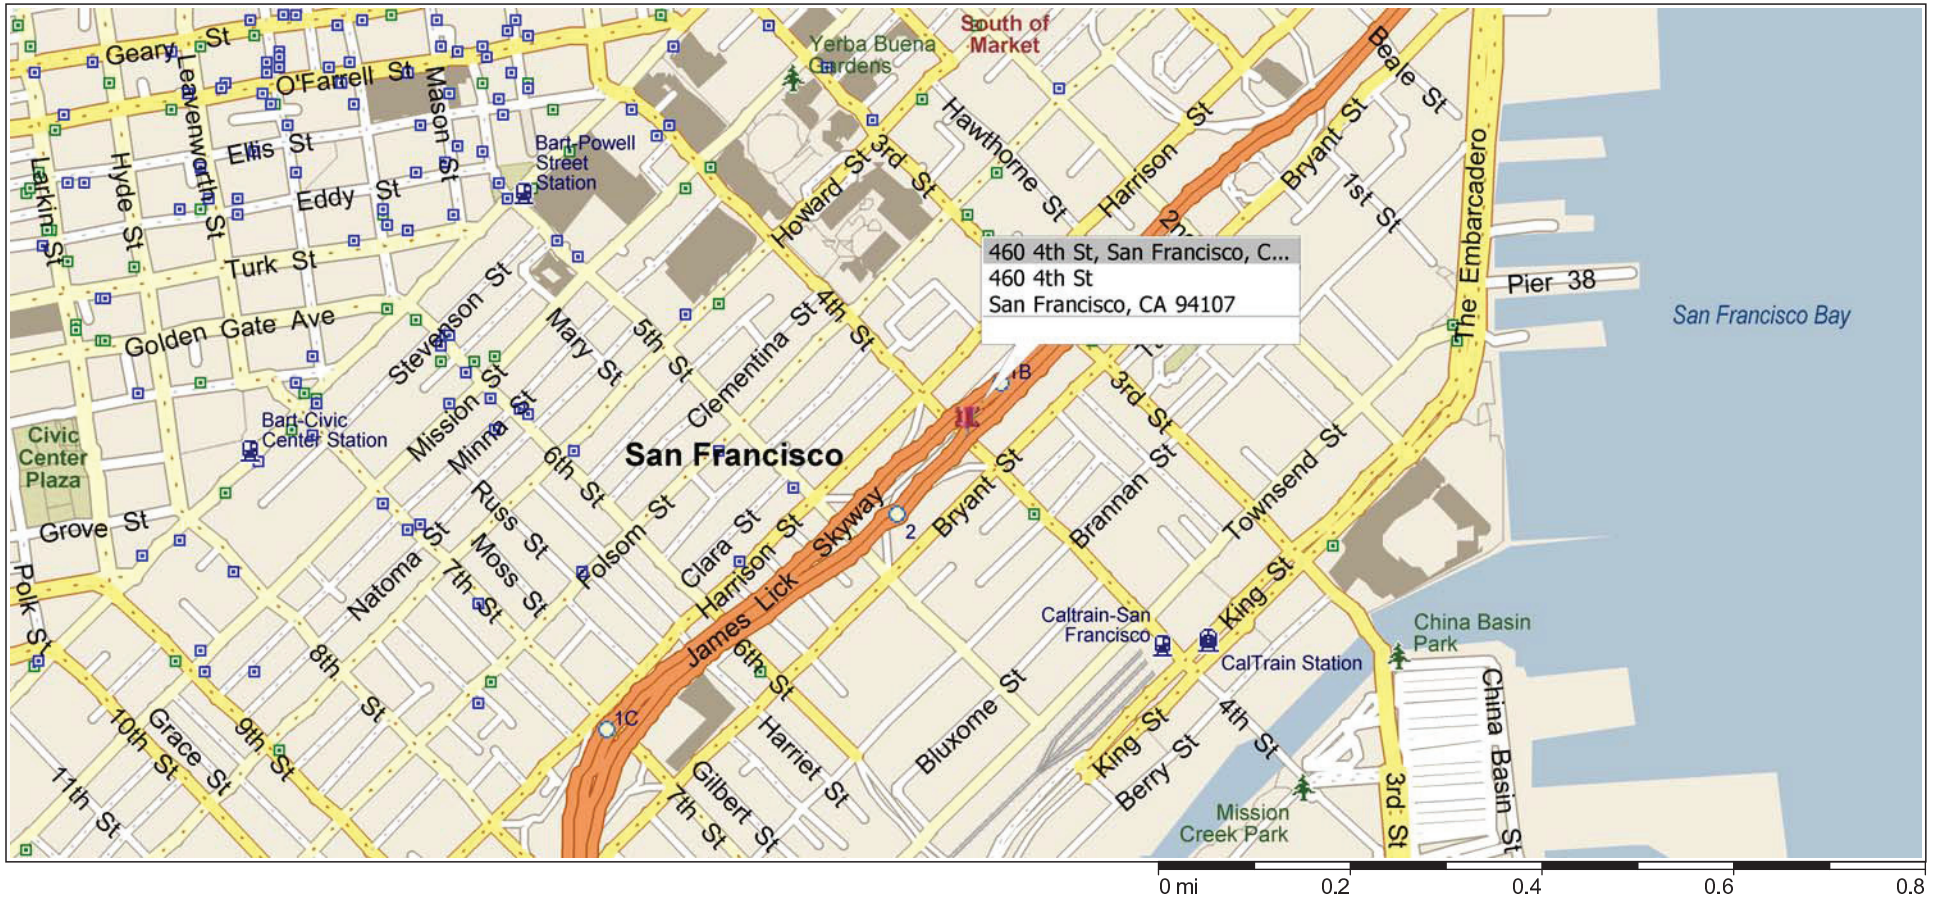

San Francisco, California, United States

645 - CENTRAL SUBWAY - SAN FRANCISCO

TAKE THE BAY BRIDGE, EXIT AT HARRISON ST ON THE LEFT, TURN LEFT ONTO HARRISON ST, TURN LEFT ONTO 4th ST, JOB SITE AT 460 4th ST. NO PARKING ON SITE