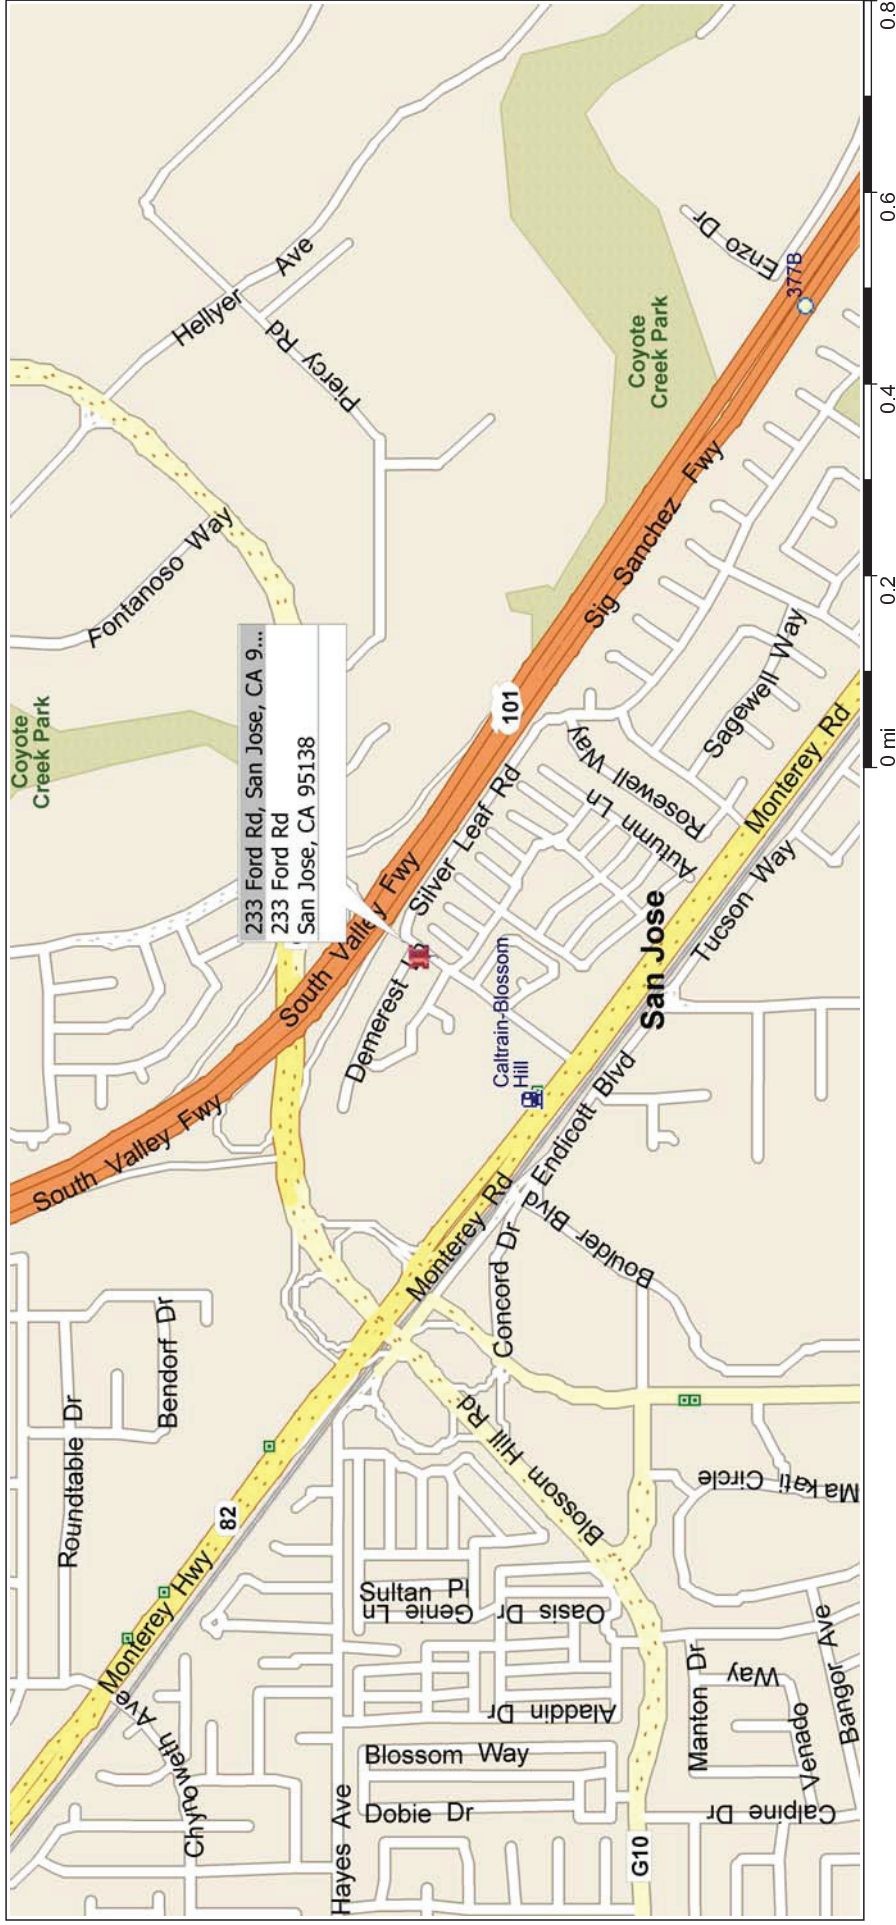

San Jose, California, United States

644 - FORD ROAD FAMILY HOUSING - SAN JOSE

TAKE 680 SOUTH TO 101 SOUTH, EXIT AT BLOSSOM HILL RD, TURN RIGHT, TAKE MONTEREY RD/CA-82 RAMP, TURN LEFT ONTO MONTEREY RD, TURN LEFT ONTO FORD RD, JOB SITE AT 233 FORD ROAD.

Copyright © and (P) 1988-2009 Microsoft Corporation and/or its suppliers. All rights reserved. <http://www.microsoft.com/streets/>
Certain mapping and direction data © 2009 NAVTEQ. All rights reserved. The Data for areas of Canada includes information taken with permission from Canadian authorities, including: © Her Majesty the Queen in Right of Canada, © Queen's Printer for Ontario, NAVTEQ and NAVTEQ ON BOARD are trademarks of NAVTEQ. © 2009 Tele Atlas North America, Inc. All rights reserved. Tele Atlas and Tele Atlas North America are trademarks of Tele Atlas, Inc. © 2009 by Applied Geographic Systems. All rights reserved.