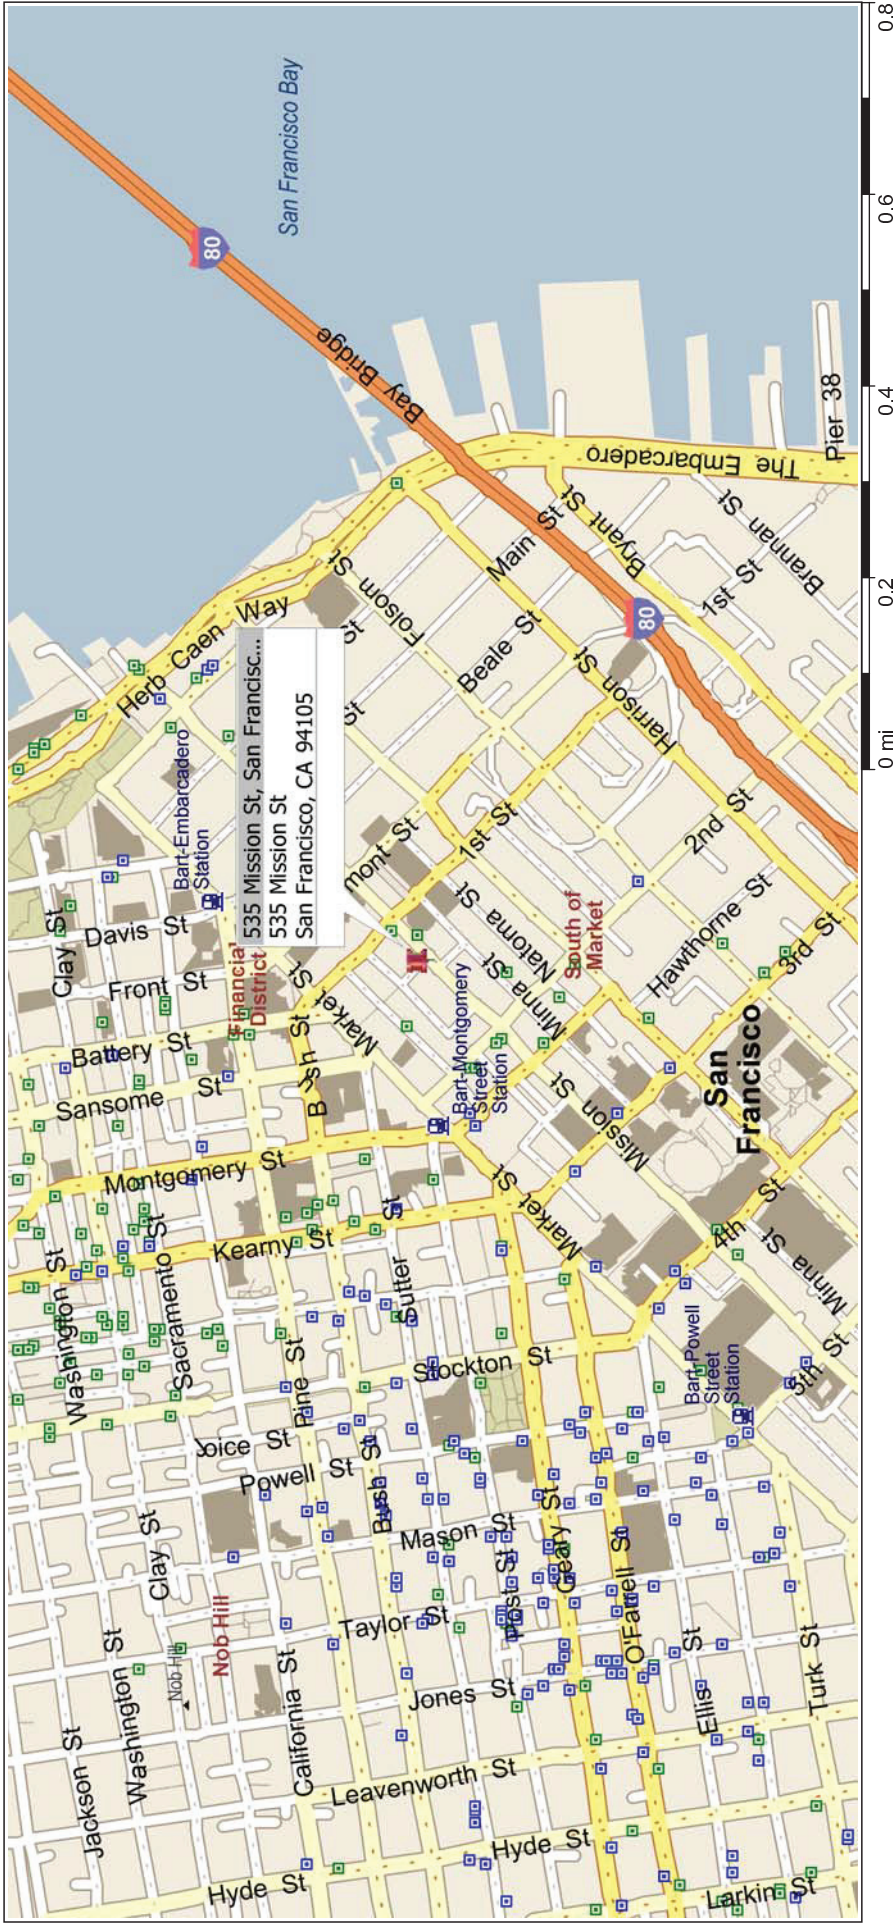

South of Market, San Francisco, California

642 - 535 MISSION STREET- SAN FRANCISCO

TAKE THE BAY BRIDGE, EXIT AT FREMONT ST/FOLSOM ST, KEEP LEFT ONTO FREMONT ST RAMP, TURN LEFT ONTO FREMONT ST, TURN LEFT ONTO MISSION ST, JOB SITE AT 535 MISSION ST.