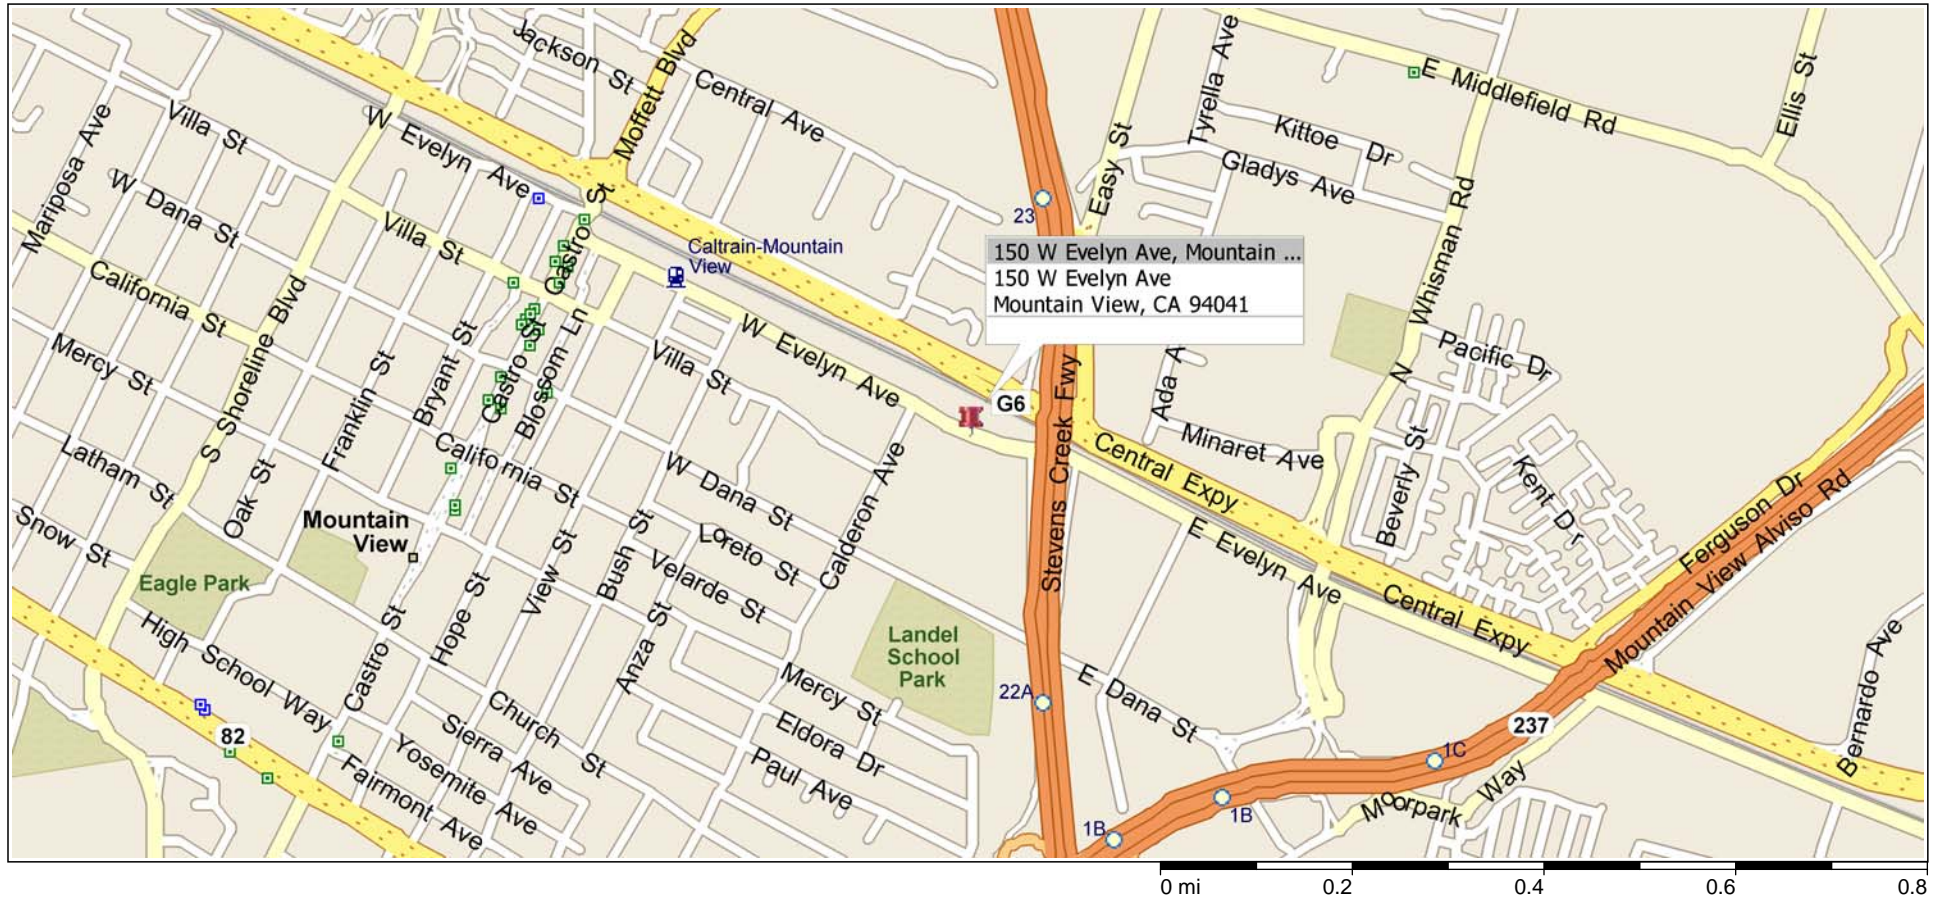

## Mountain View, California, United States

### 640 - CASTRO STATION - MOUNTAIN VIEW

TAKE 680 SOUTH OR 880 SOUTH TO 237 WEST, EXIT AT WHISMAN RD, TURN RIGHT ONTO FERRY MORSE WAY, TURN LEFT ONTO E EVELYN AVE, JOB SITE AT 150 W EVELYN AVE ON THE RIGHT.