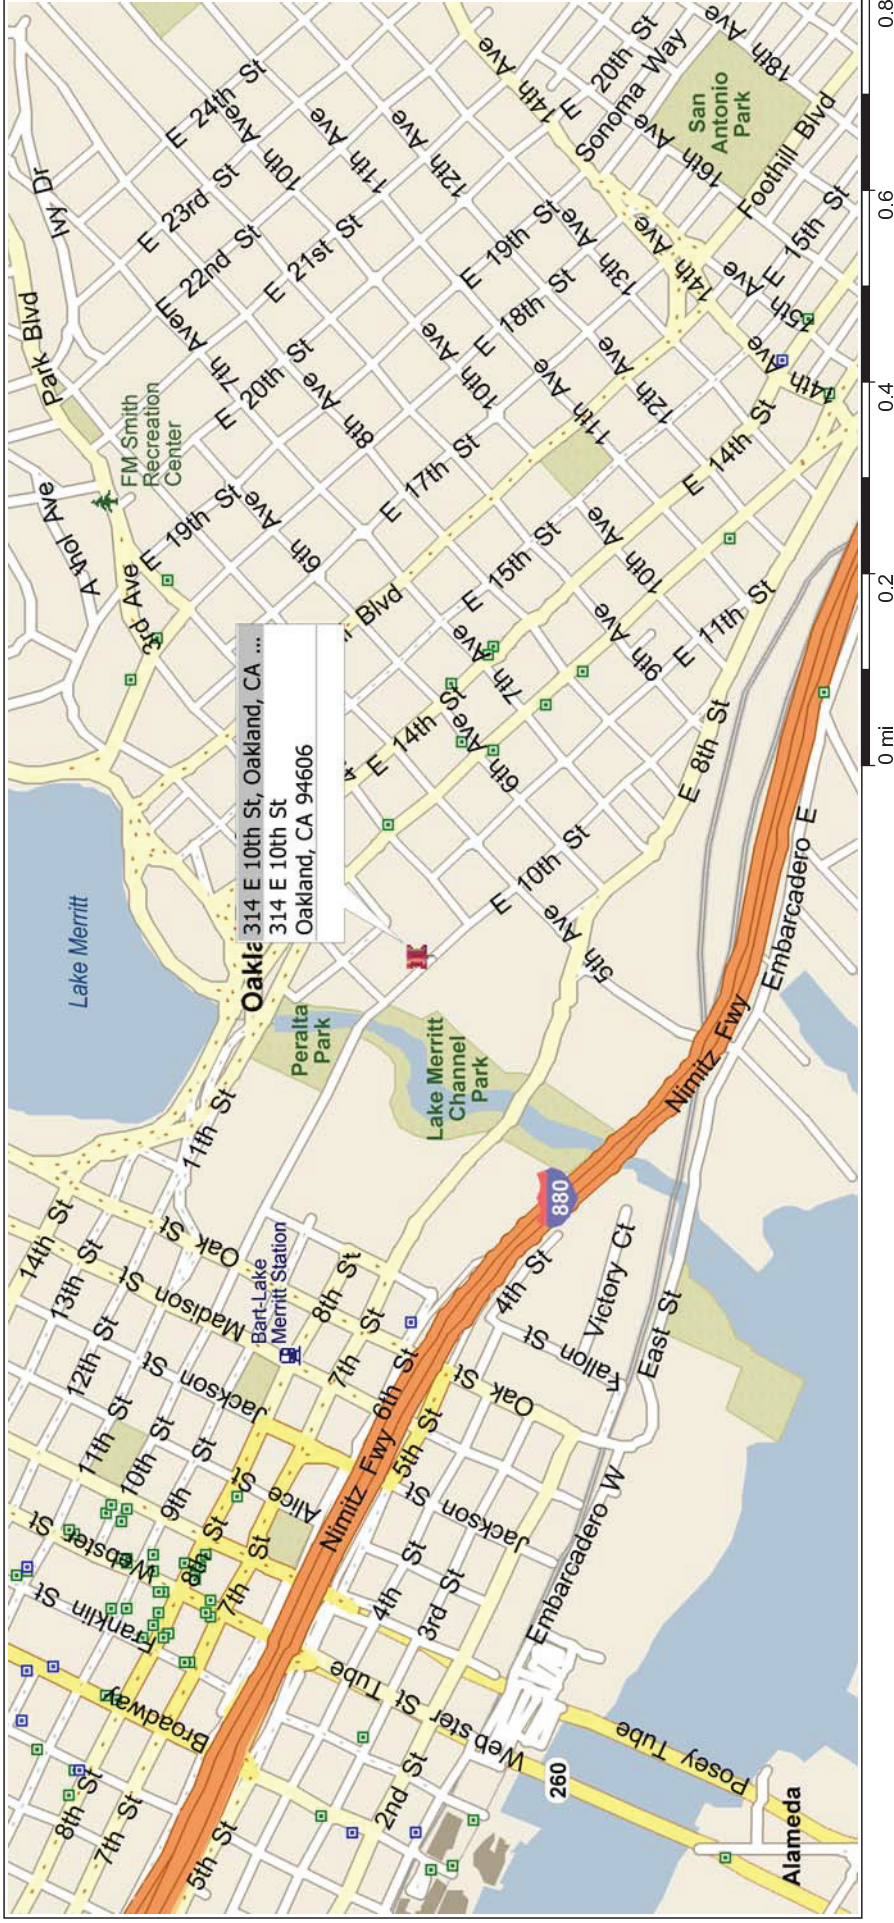

Oakland, California, United States

639 - LA ESCUELITA PHASE 2 - OAKLAND

TAKE 24 WEST TO 980 WEST TO 880 SOUTH, EXIT AT JACKSON ST, STAY STRAIGHT ONTO 5TH ST, TURN LEFT ONTO OAK ST, TURN RIGHT ONTO 10TH ST, JOB SITE AT 314 E. 10TH ST.