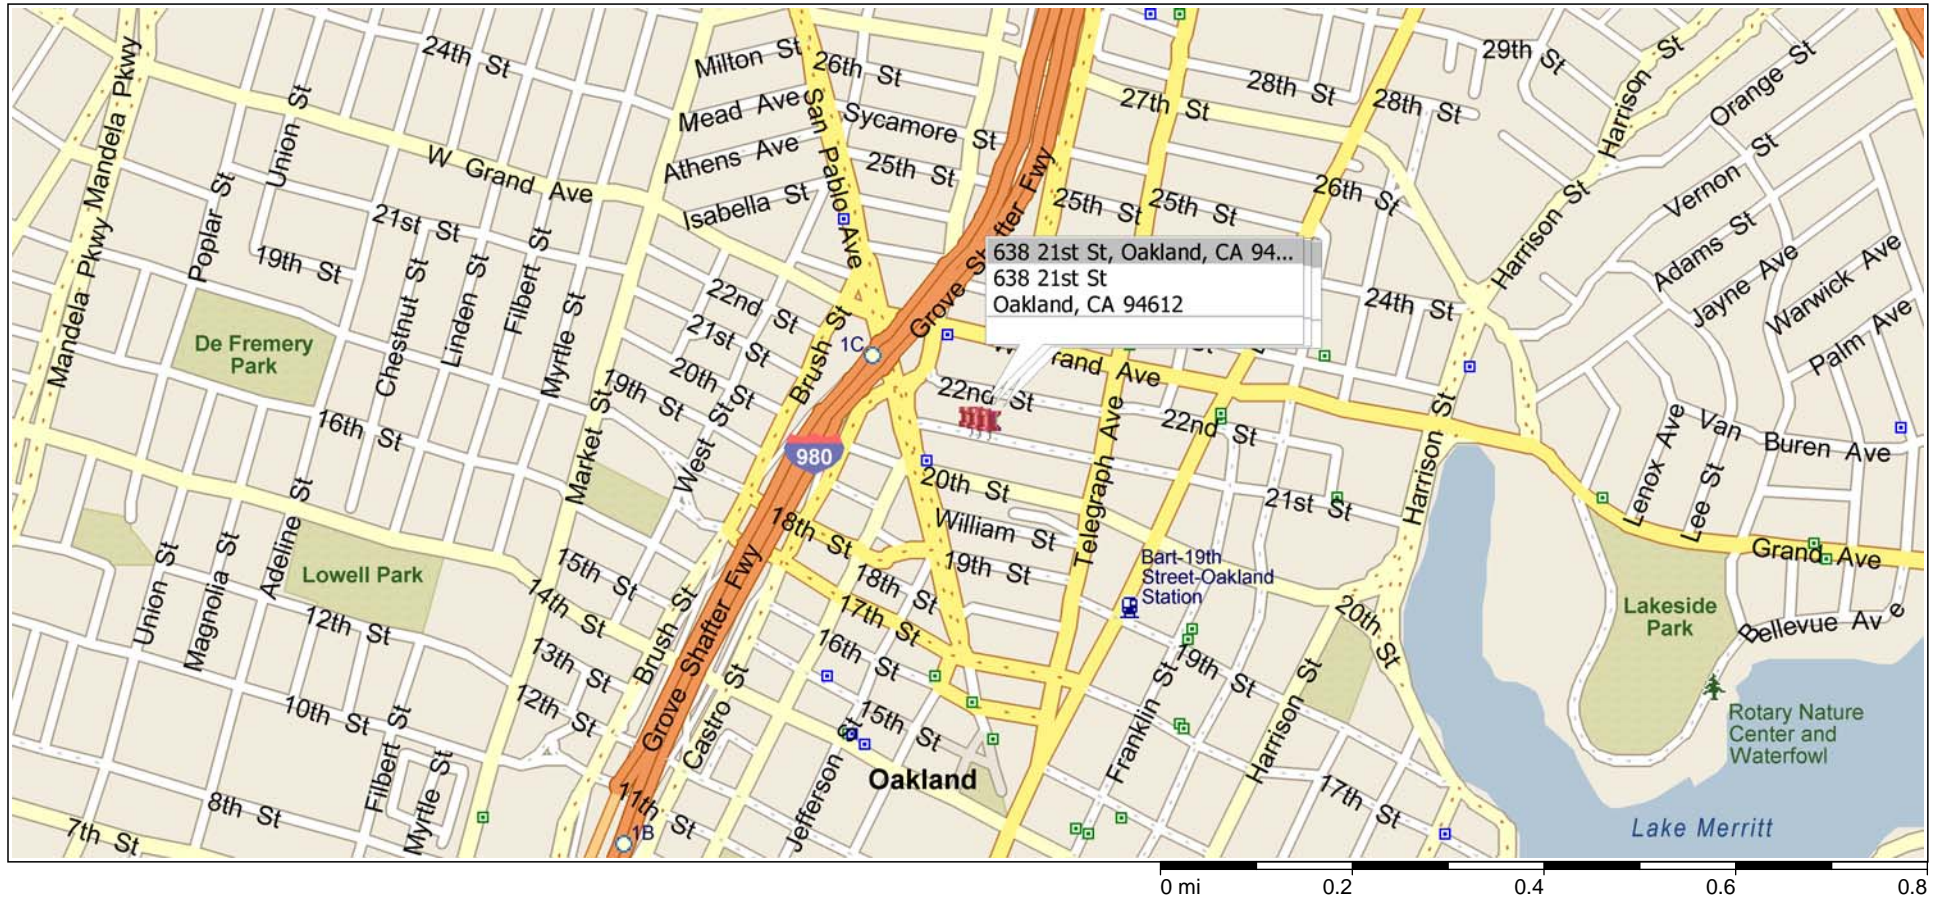

Oakland, California, United States

638 - CATHEDRAL GARDENS - OAKLAND

TAKE 24 WEST TO 980 WEST, EXIT AT 18th ST, TURN LEFT ONTO BRUSH ST, TURN LEFT ONTO 17th ST, TURN LEFT ONTO MARTIN LUTHER KING JR WAY, TURN LEFT ONTO SAN PABLO AVE, TURN RIGHT ONTO 21st ST, JOB SITE AT 618, 628, 638 21st ST.