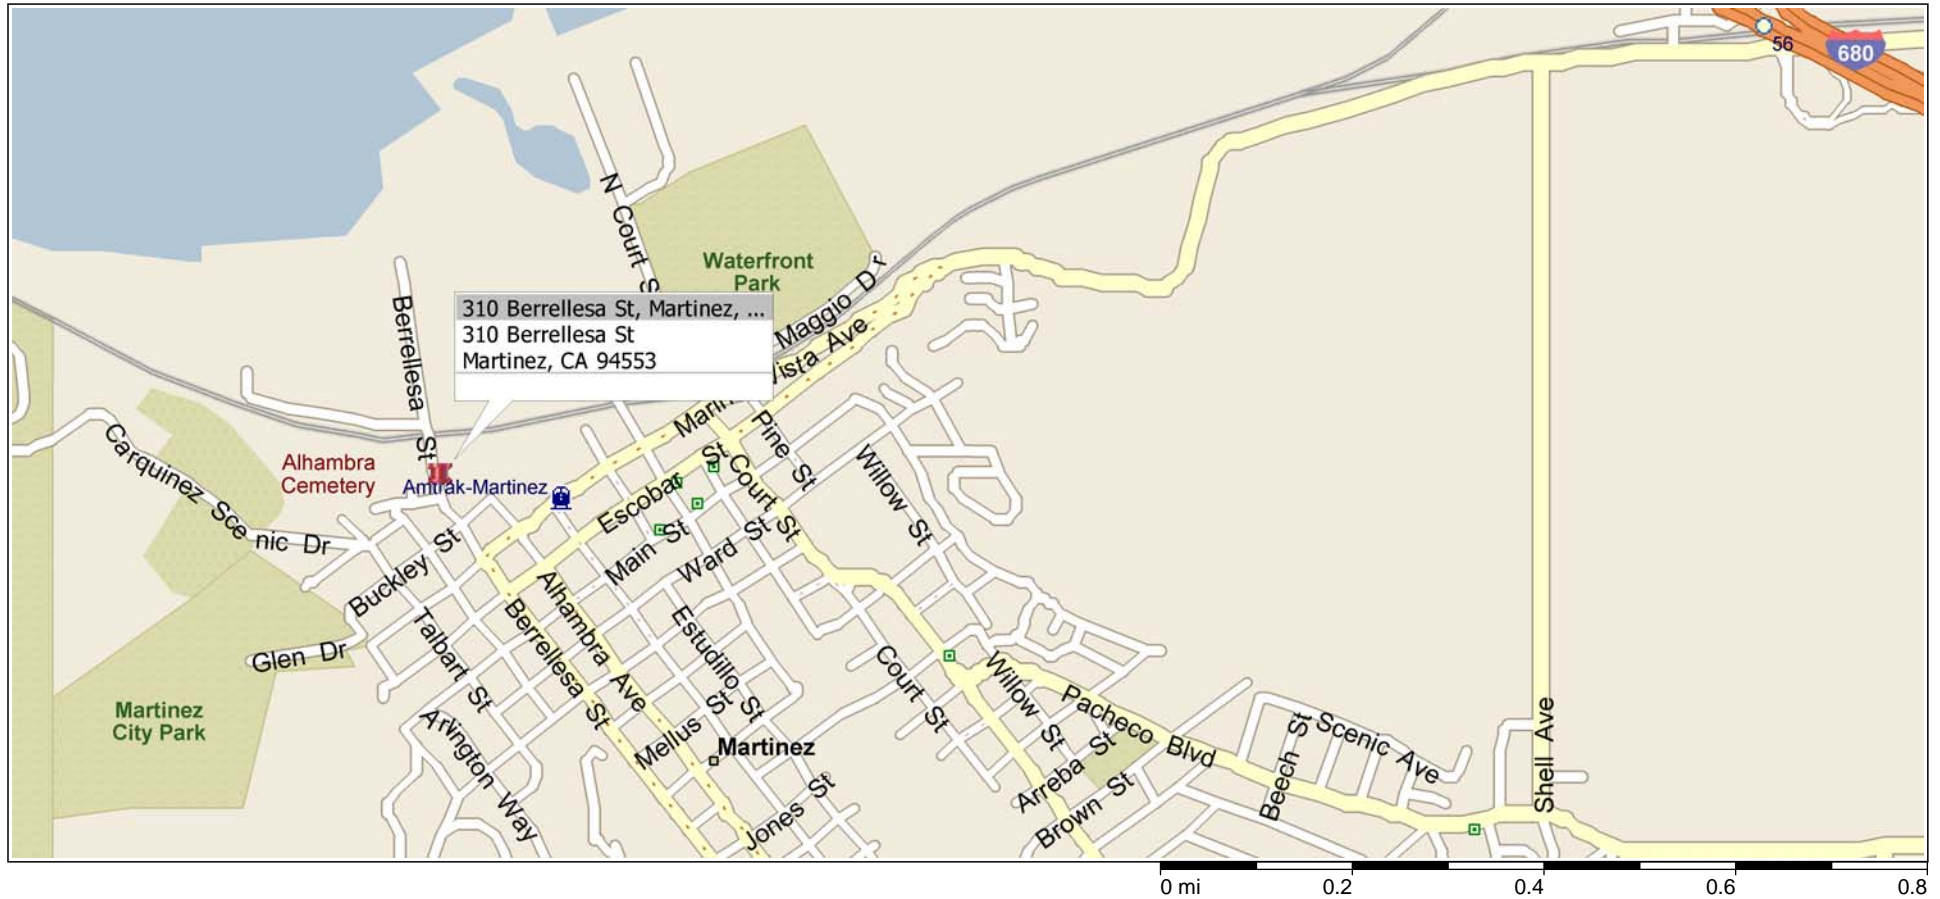

Martinez, California, United States

637 - BERRELLESA PALMS SENIOR HOUSING - MARTINEZ

TAKE 680 NORTH, EXIT AT MARINA VISTA AVE, TURN LEFT, TURN RIGHT ONTO BERRELLESA ST, JOB SITE AT 310 BERRELLESA ST.