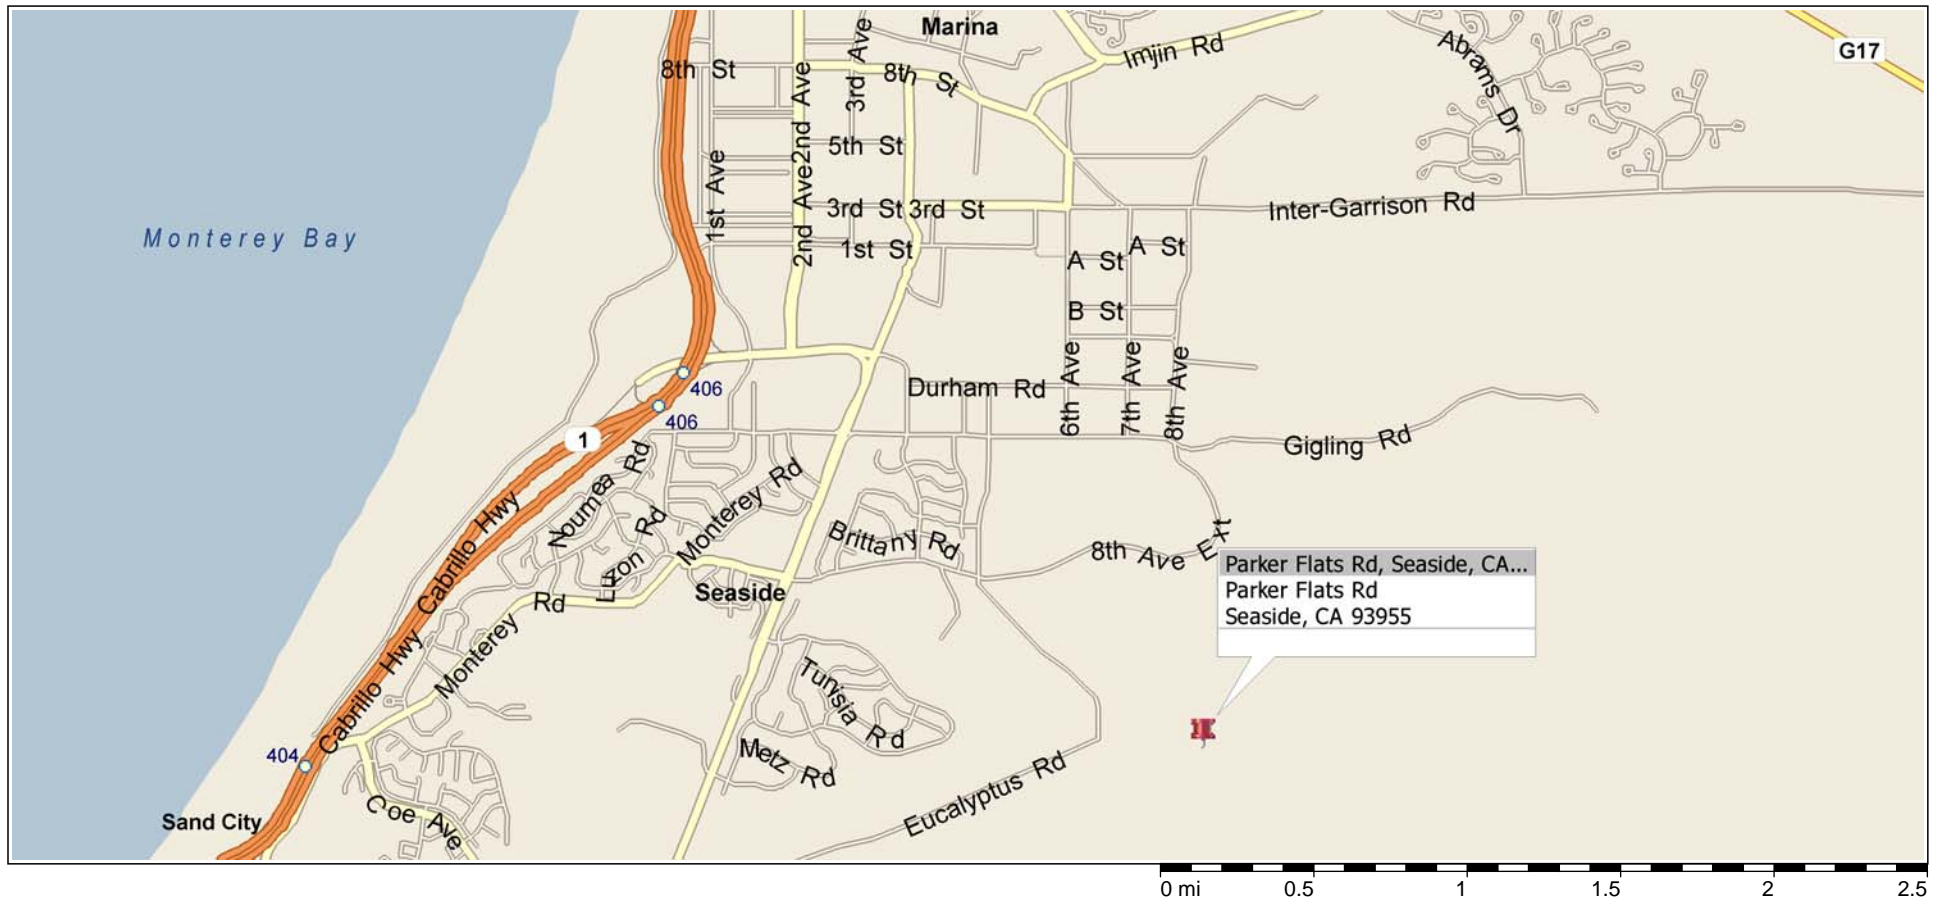

Seaside, California, United States

636 - FORT ORD BLM MULTI-PURPOSE BUILDING - SEASIDE

TAKE 680 SOUTH TO 101 SOUTH TO 156 WEST TO 1 SOUTH, EXIT AT LIGHT FIGHTER DR, GO OVER THE FREEWAY, TURN RIGHT AT GENERAL JIM MOORE BLVD, TURN LEFT ONTO GIGLING RD, TURN RIGHT ONTO PARKER FLATS CUT OFF, TURN LEFT ONTO PARKER FLATS RD, JOB SITE AT THE CORNER OF PARKER FLATS RD & EUCALYPTUS RD.