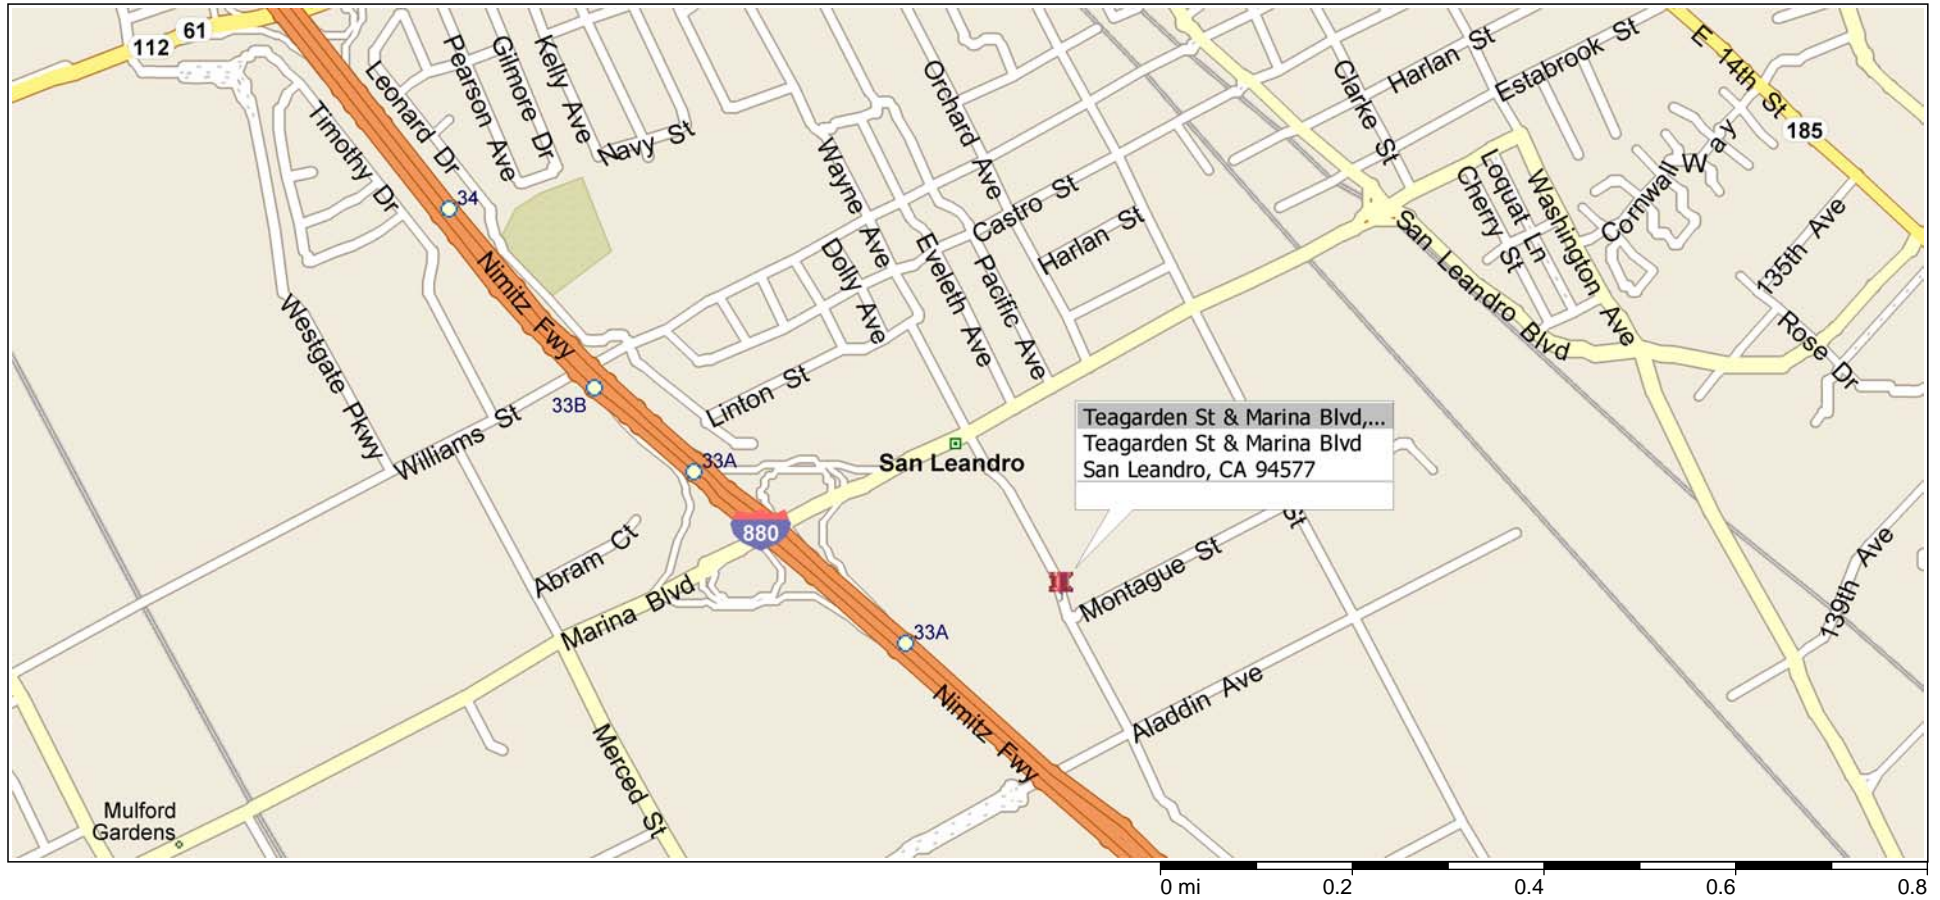

## San Leandro, California, United States

### 635 - BURRELL FIELD-PACIFIC SPORTS COMPLEX - SAN LEANDRO

TAKE 880 NORTH OR SOUTH, EXIT AT MARINA BLVD, GO EAST, TURN RIGHT ONTO TEAGARDEN ST, JOB SITE ON THE RIGHT JUST BEFORE MONTAGUE ST.