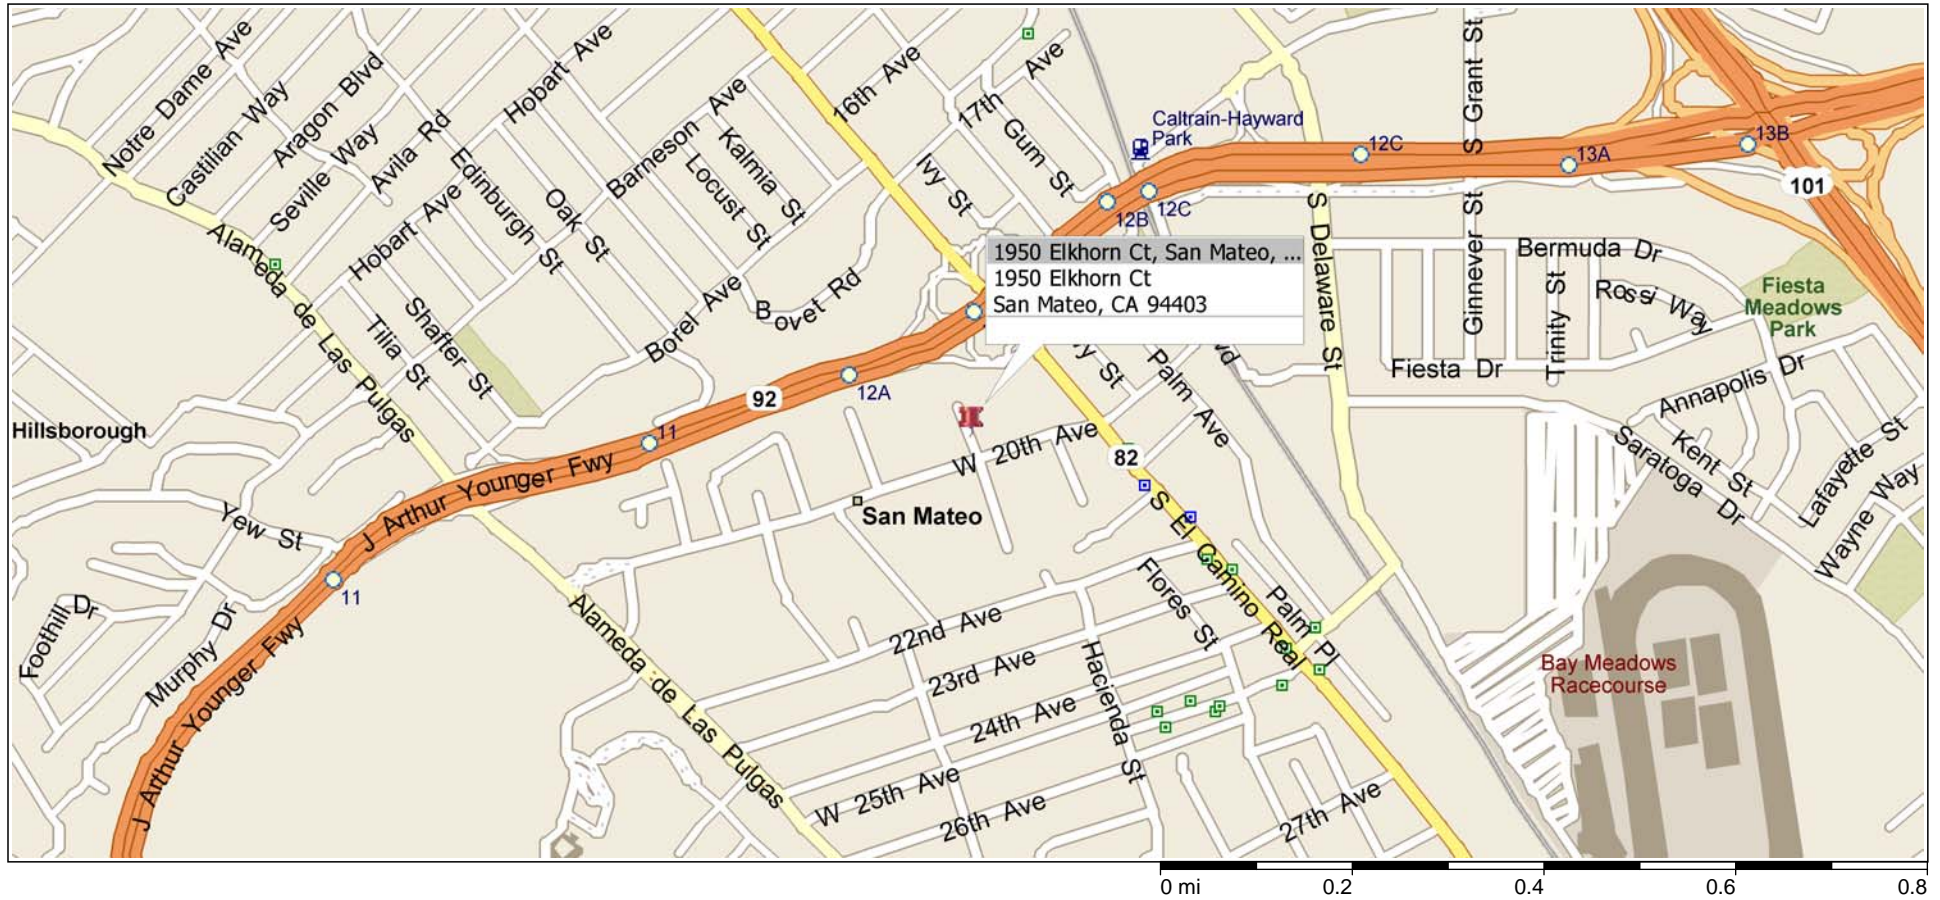

San Mateo, California, United States

633 - ELKHORN COURT APARTMENTS - SAN MATEO

TAKE THE SAN MATEO BRIDGE/92 WEST, MERGE ONTO S. EL CAMINO REAL/CA 82 S, TURN RIGHT ONTO W. 20TH AVE, TURN RIGHT ONTO ELKHORN CT, JOB SITE AT 1950 ELKHORN COURT ON THE LEFT.