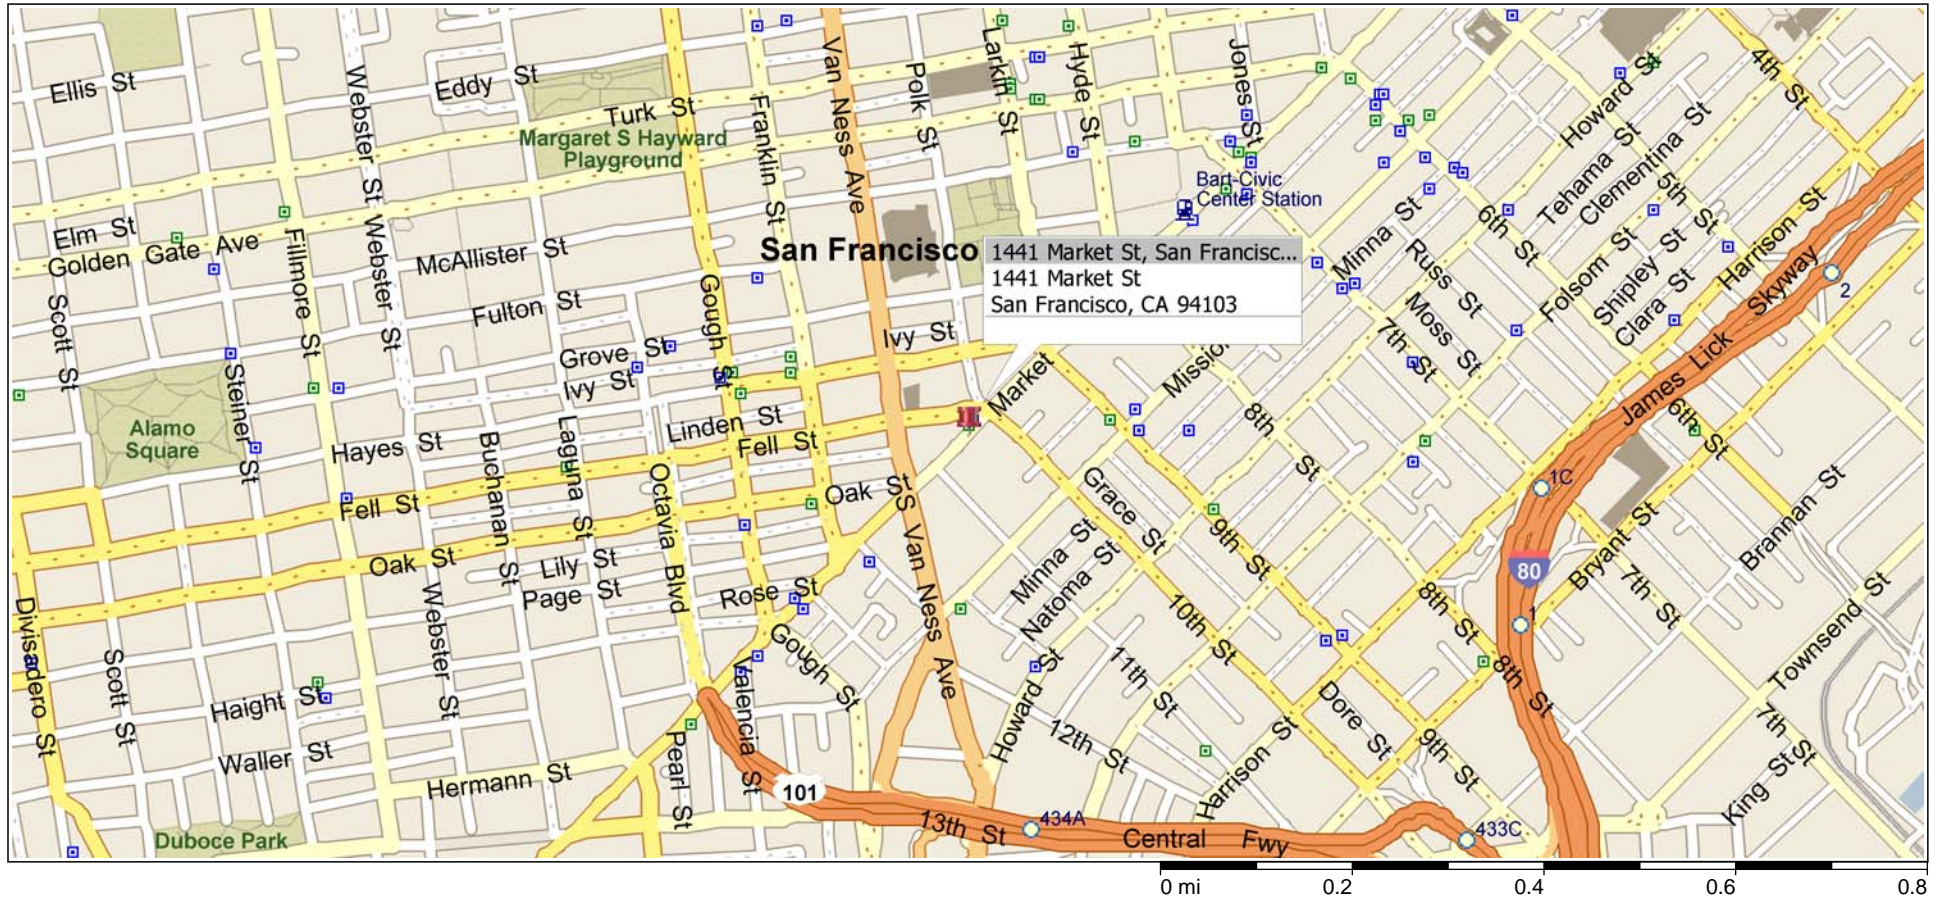

## San Francisco, California, United States

632 - 10TH & MARKET RESIDENCES - SAN FRANCISCO

TAKE THE BAY BRIDGE, EXIT AT CIVIC CENTER/NINTH ST, TURN RIGHT ONTO 9TH ST, TURN LEFT ONTO MARKET ST, JOB SITE AT 1441 MARKET ST ON THE LEFT.