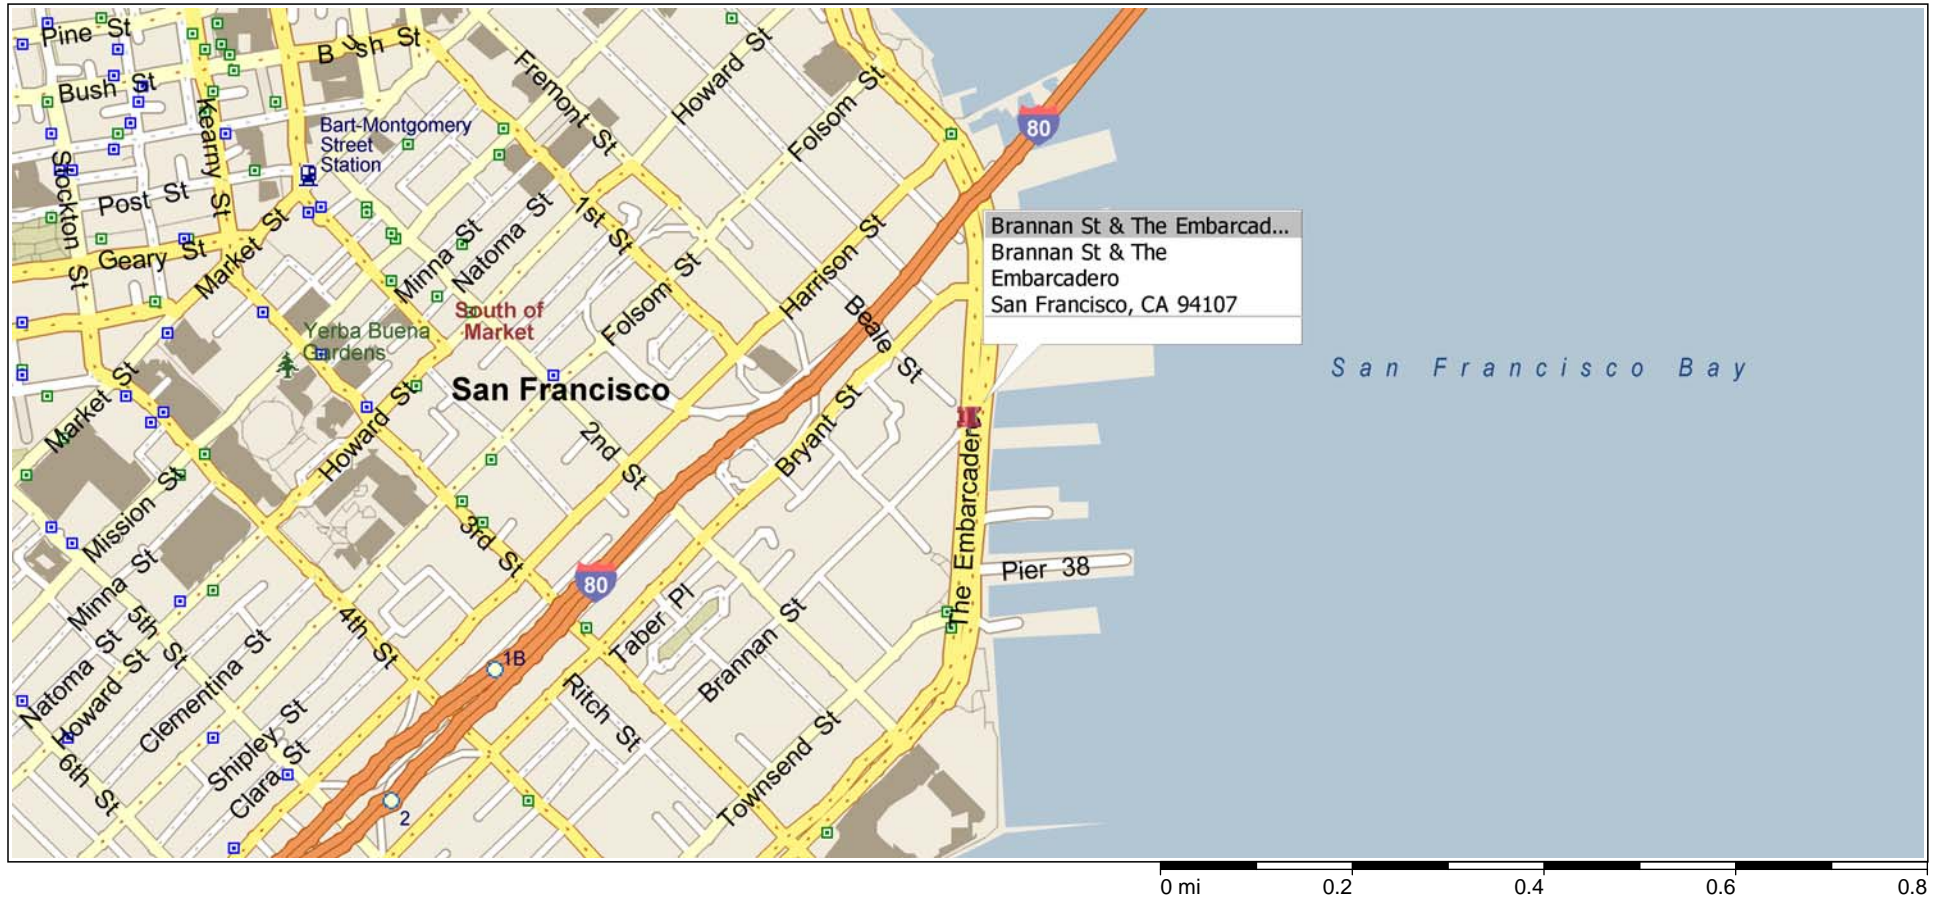

South of Market, San Francisco, California

631 - BRANNAN STREET WHARF - SAN FRANCISCO

TAKE THE BAY BRIDGE, EXIT AT HARRISON ST ON THE LEFT, TURN RIGHT ONTO HARRISON ST, TURN RIGHT ONTO THE EMBARCADERO, JOB SITE IS ON THE EMBARCADERO JUST PAST BRANNAN ST.