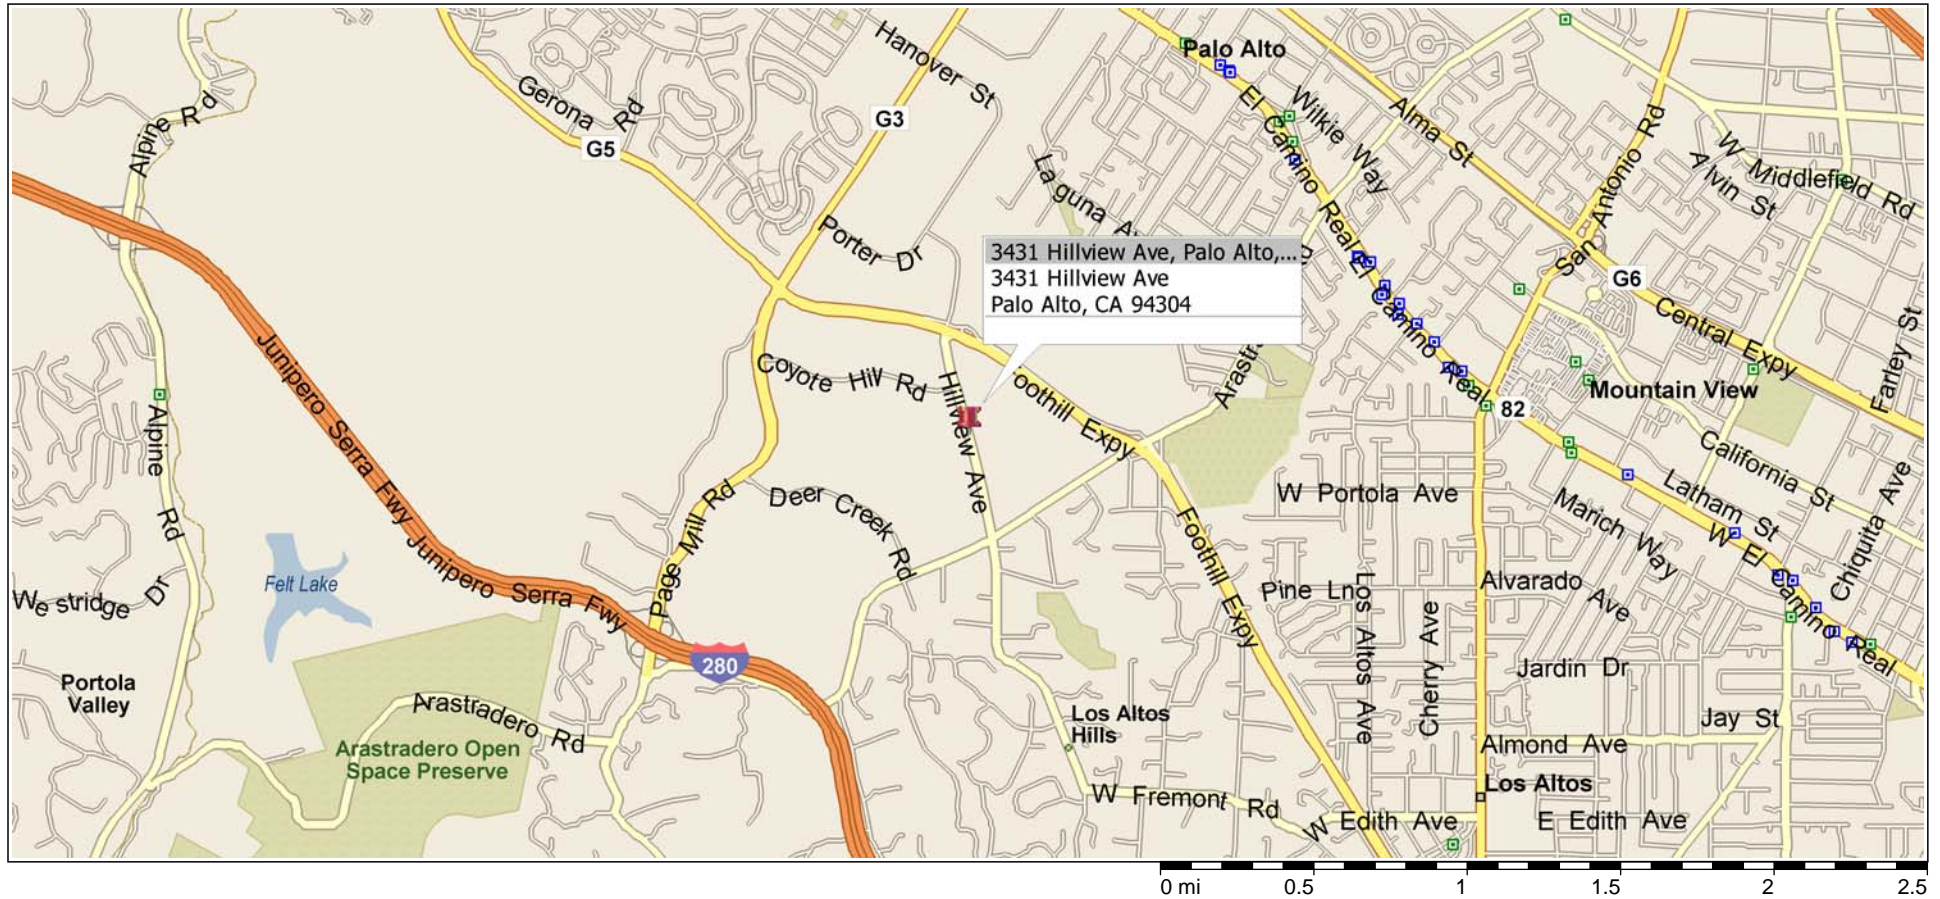

## Palo Alto, California, United States

### 629 - VMWARE PHASE 3 - PALO ALTO

TAKE 880 SOUTH TO 237 WEST, STAY STRAIGHT ONTO GRANT RD, TURN RIGHT ONTO CUESTA DR, TURN LEFT ONTO S. EL MONTE AVE, TURN RIGHT ONTO FOOTHILL EXPY, TURN LEFT ONTO ARASTRADERO, TURN RIGHT ONTO HILLVIEW AVE, JOB SITE AT 3431 HILLVIEW AVE.