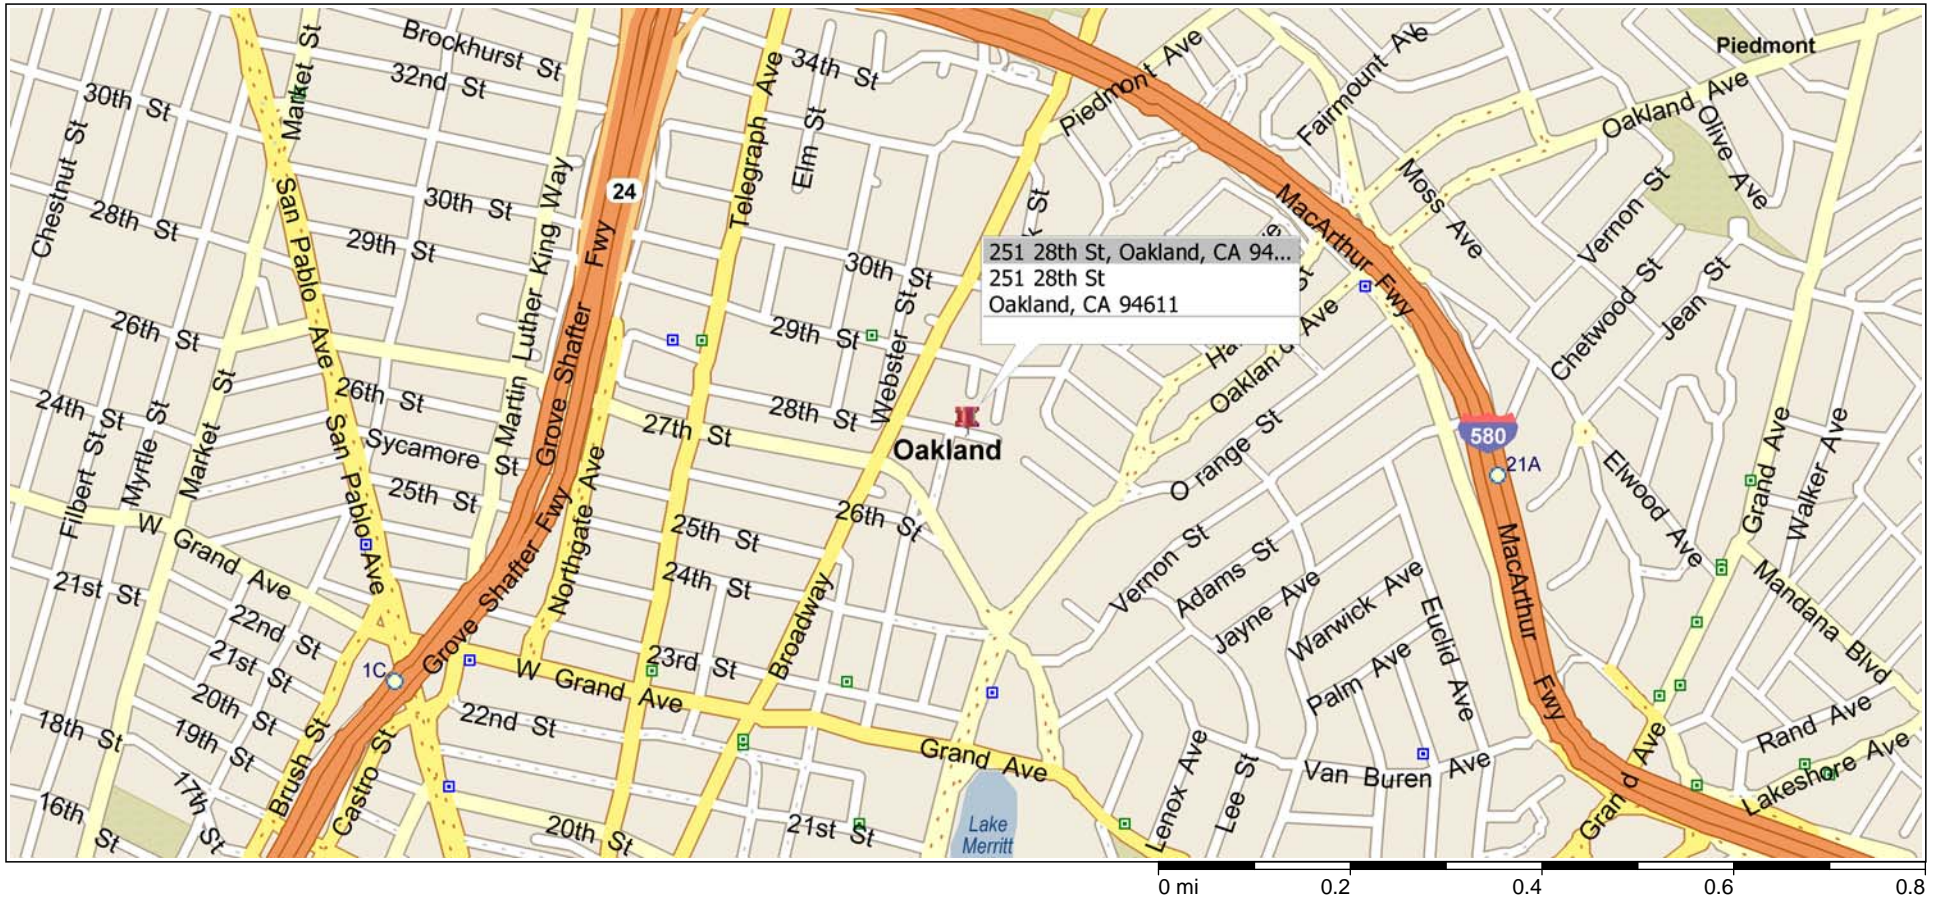

Oakland, California, United States

627 WESTLAKE CHRISTIAN TERRACE - OAKLAND

TAKE 680 SOUTH TO 24 WEST TO 980 WEST, EXIT AT 27th ST/WEST GRAND AVE, TURN LEFT ONTO 27th ST, TURN LEFT ONTO BROADWAY, TURN RIGHT ONTO 28th ST, JOB SITE AT 251 28th ST ON THE RIGHT.