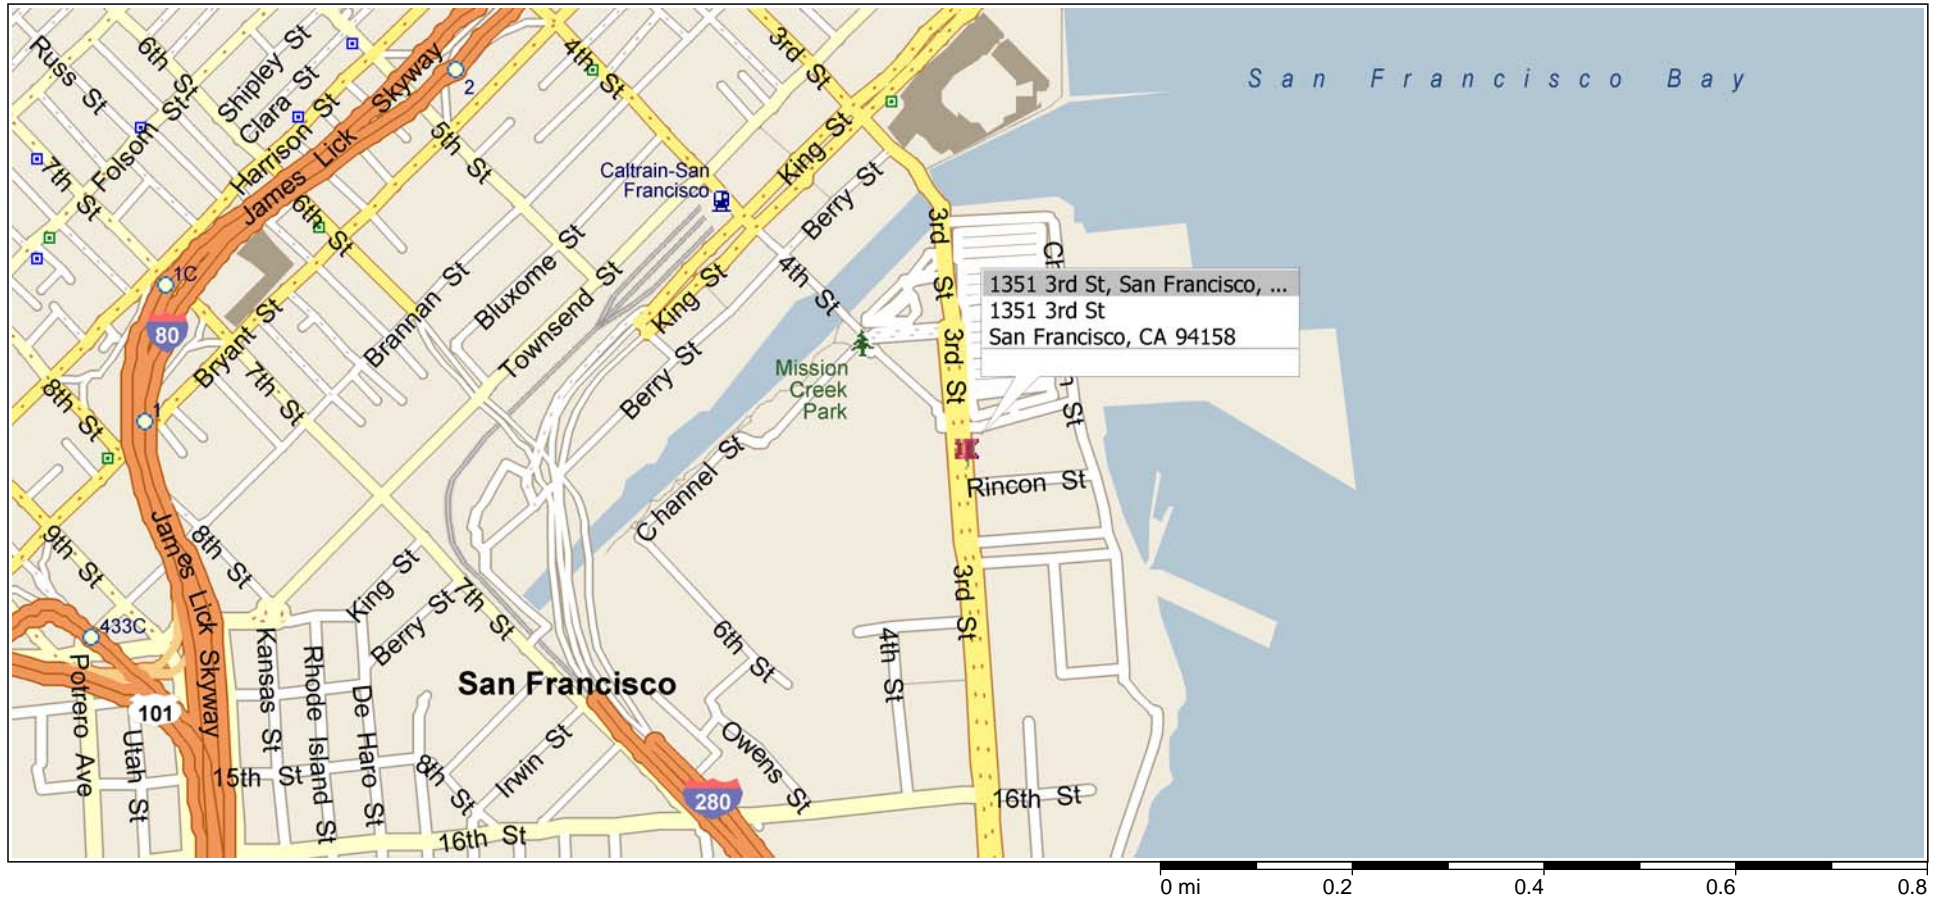

San Francisco, California, United States

6265 - SAN FRANCISCO PUBLIC SAFETY BUILDING - SAN FRANCISCO
TAKE THE BAY BRIDGE,
EXIT AT HARRISON ST ON THE LEFT,
TURN RIGHT ONTO HARRISON ST,
TURN RIGHT ONTO THE EMBARCADERO,
TURN LEFT ONTO 3RD ST,
MAKE A U-TURN AT MISSION BAY BLVD S,
JOB SITE AT THE CORNER OF 3RD ST AND MISSION ROCK ST. JOB IS FOR PANKOW