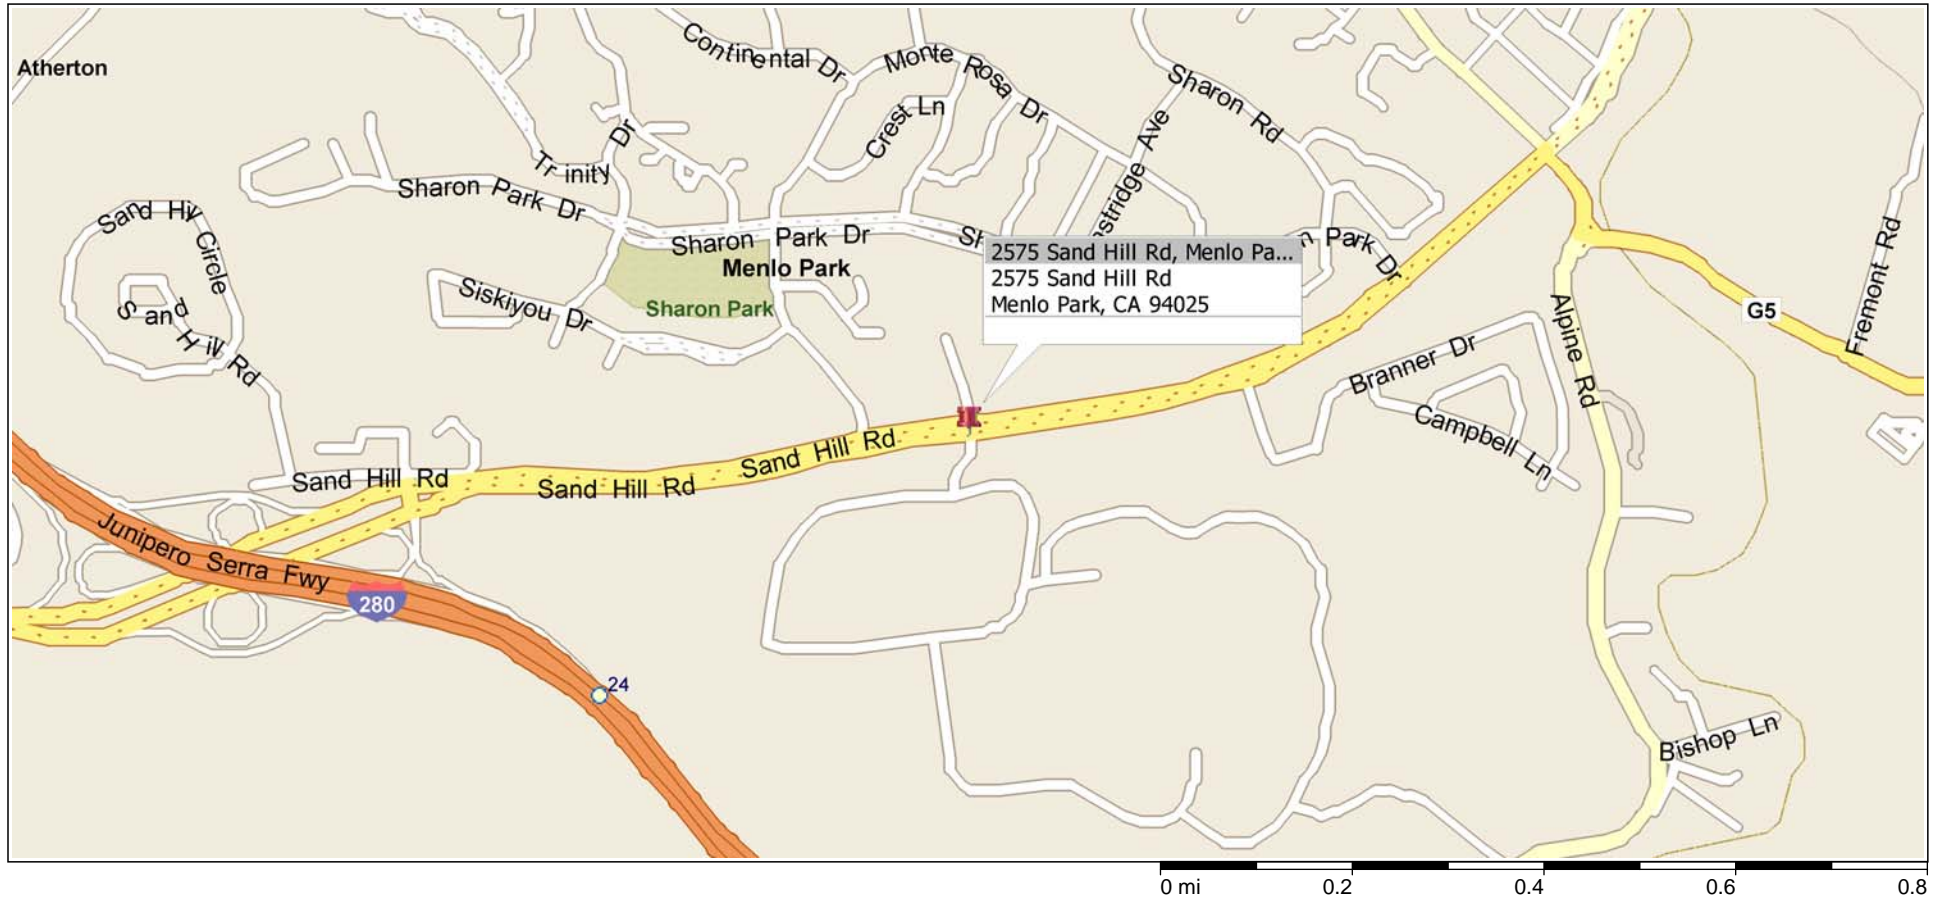

Menlo Park, California, United States

626 - STANFORD RESEARCH COMPUTING FACILITY - MENLO PARK

TAKE THE SAN MATEO BRIDGE/92 WEST TO 280 SOUTH, EXIT AT SAND HILL RD, MERGE ONTO SAND HILL RD, JOB SITE AT 2575 SAND HILL RD ON THE RIGHT.