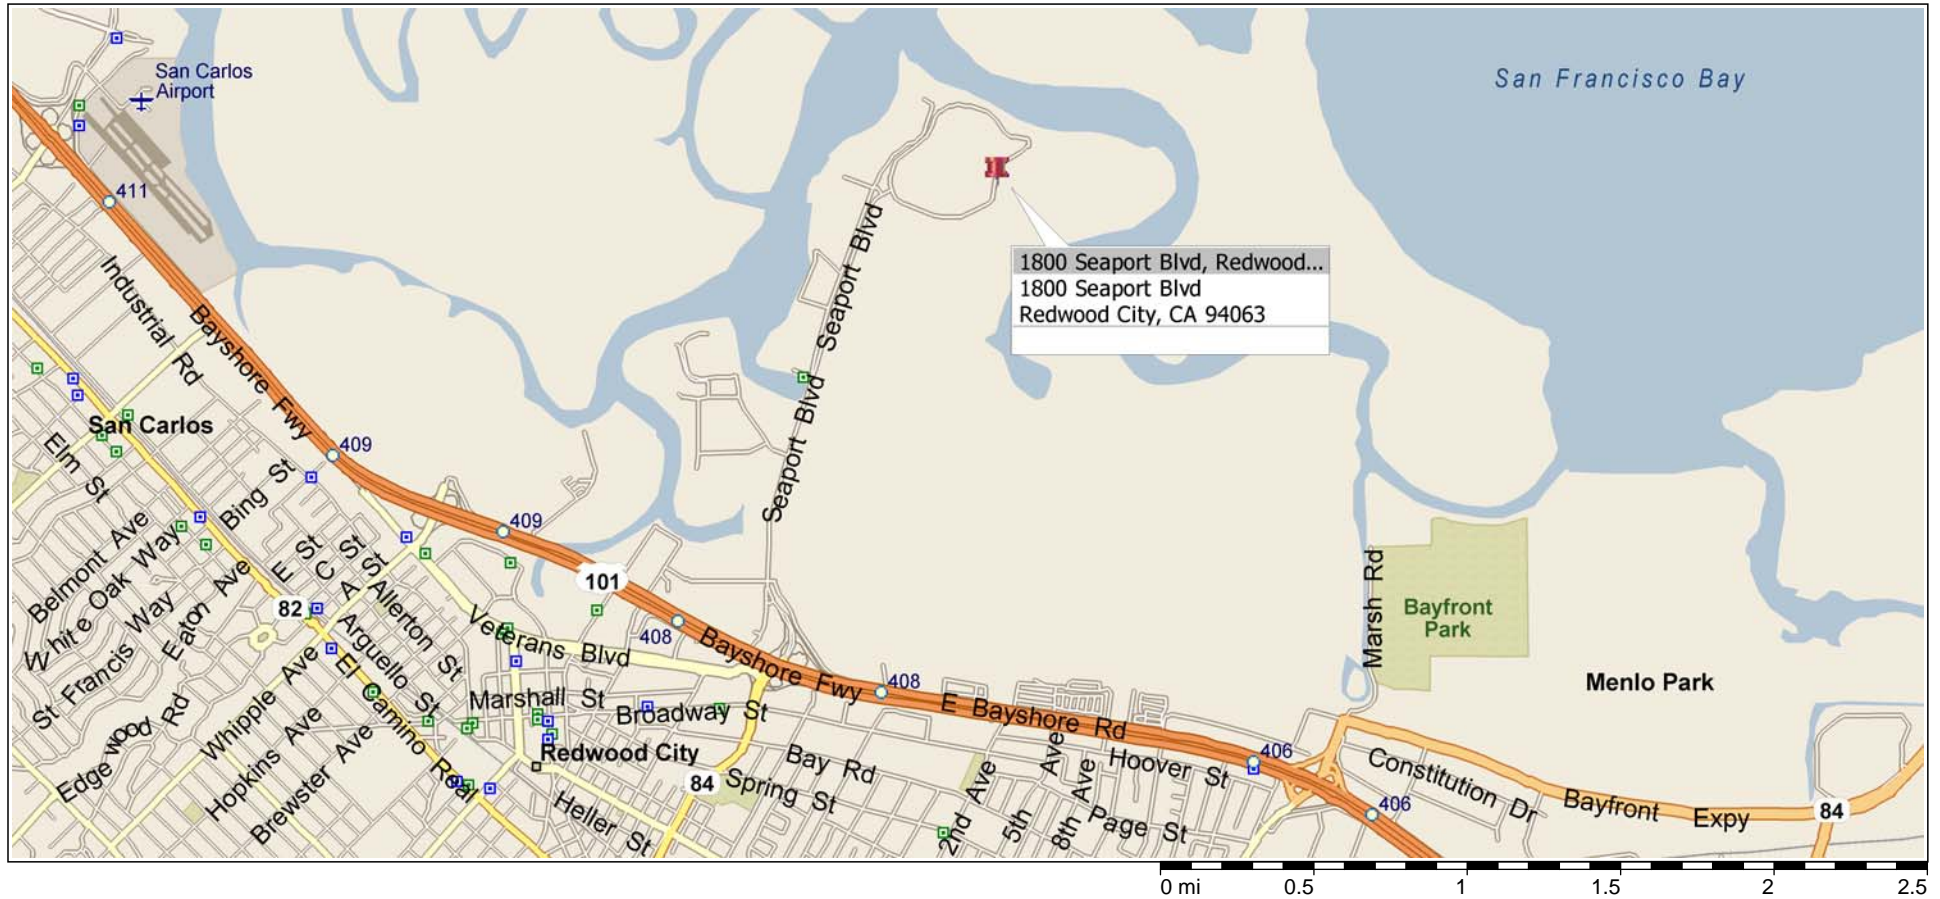

Redwood City, California, United States

625 ZAZZELL - REDWOOD CITY

TAKE SAN MATEO BRIDGE/92 WEST TO 101 SOUTH, TAKE THE CA 84 W/WOODSIDE RD EXIT, KEEP LEFT AT RAMP TOWARDS SEAPORT BLVD, MERGE ONTO WOODSIDE RD, WOODSIDE RD BECOMES SEAPORT BLVD, TURN RIGHT TO STAY ON SEAPORT BLVD, JOB SITE AT 1800 SEAPORT BLVD.