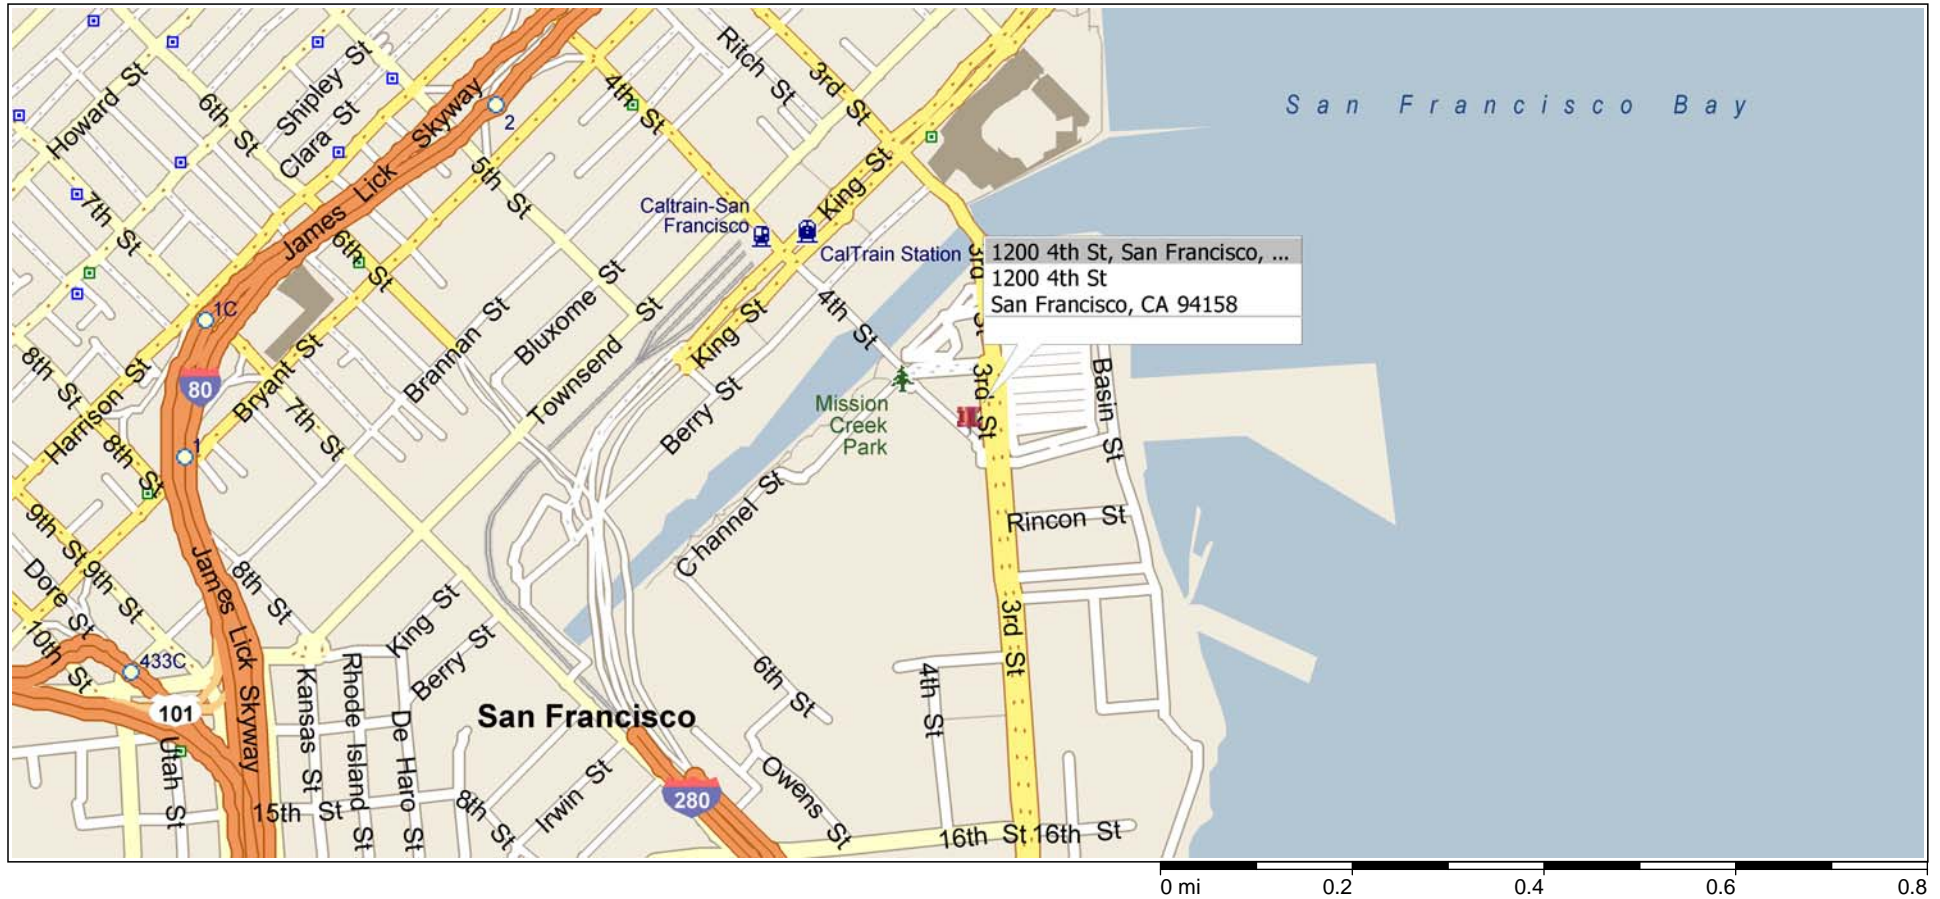

## San Francisco, California, United States

622 - MISSION BAY BLOCK 5 & 11 - SAN FRANCISCO

TAKE THE BAY BRIDGE, EXIT AT FIFTH ST ON THE LEFT, TAKE SHARP LEFT ONTO FIFTH ST, TURN LEFT ONTO BRYANT ST, TURN RIGHT ONTO 4th ST, JOB SITE AT 1200 4th ST ON THE RIGHT.