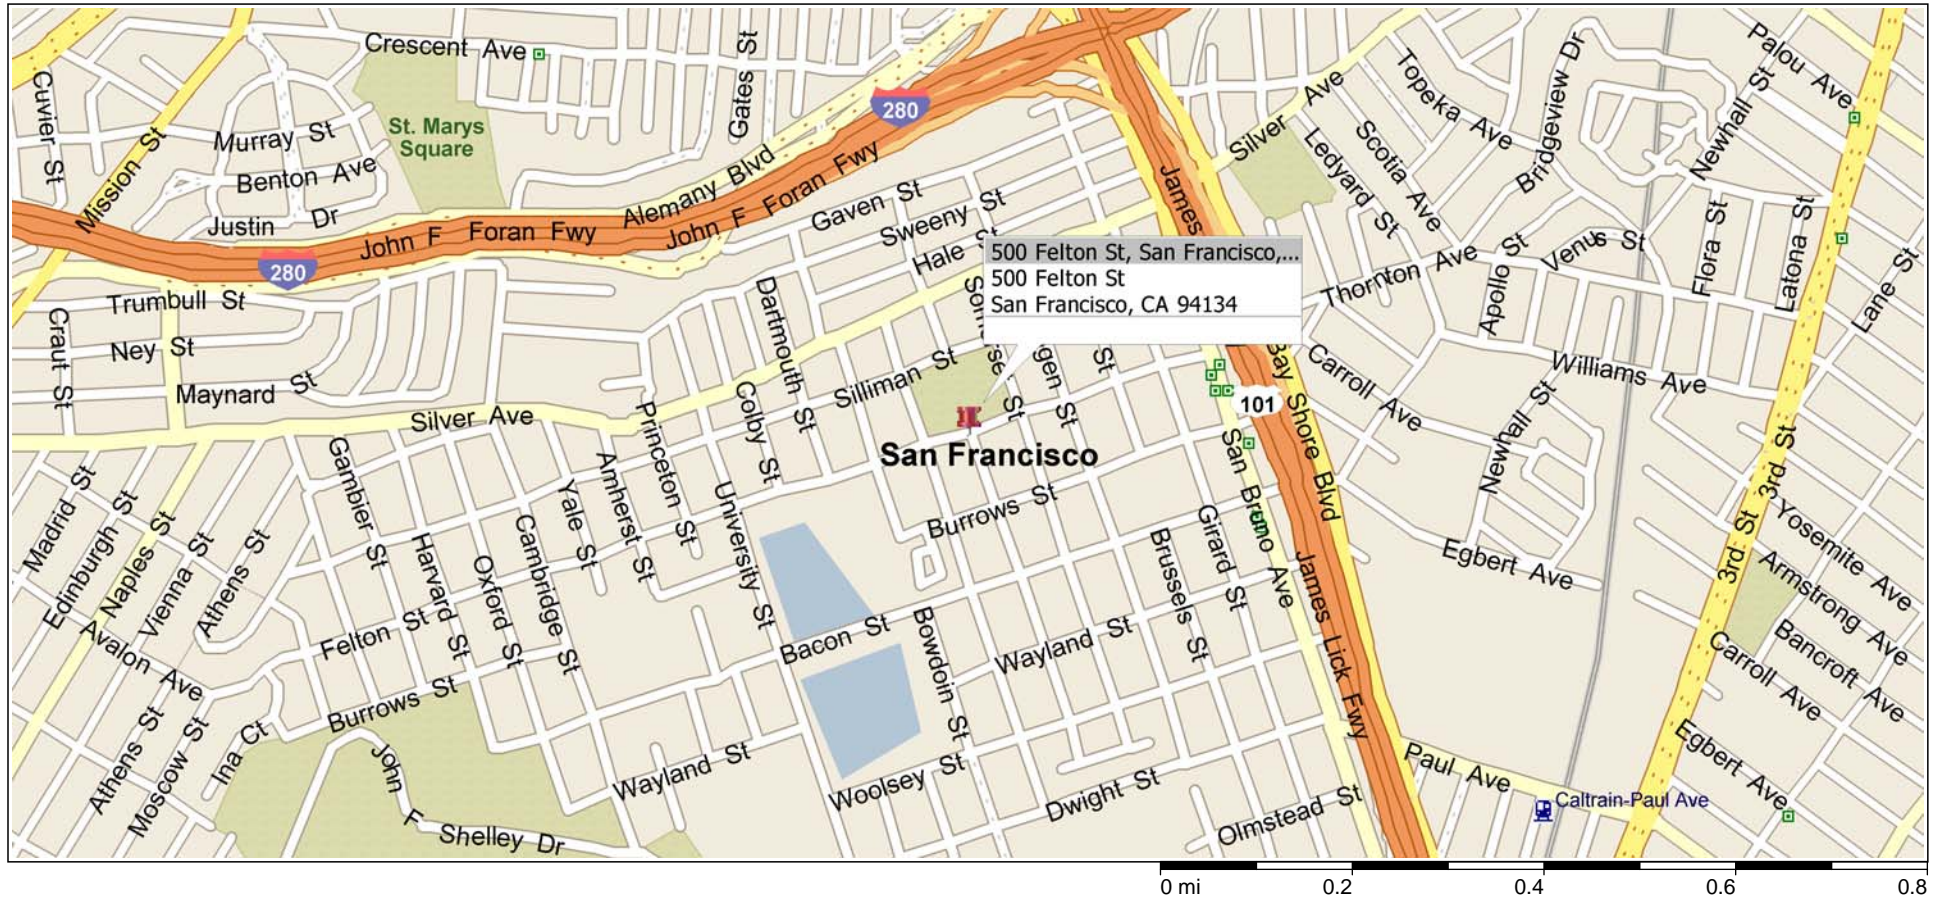

San Francisco, California, United States

619 PALEGA PLAYGROUND RENOVATION - SAN FRANCISCO

TAKE THE BAY BRIDGE TO 101 SOUTH, EXIT AT SILVER AVE, TURN LEFT ONTO SAN BRUNO AVE, TURN RIGHT ONTO FELTON ST, JOB SITE AT 500 FELTON ST.