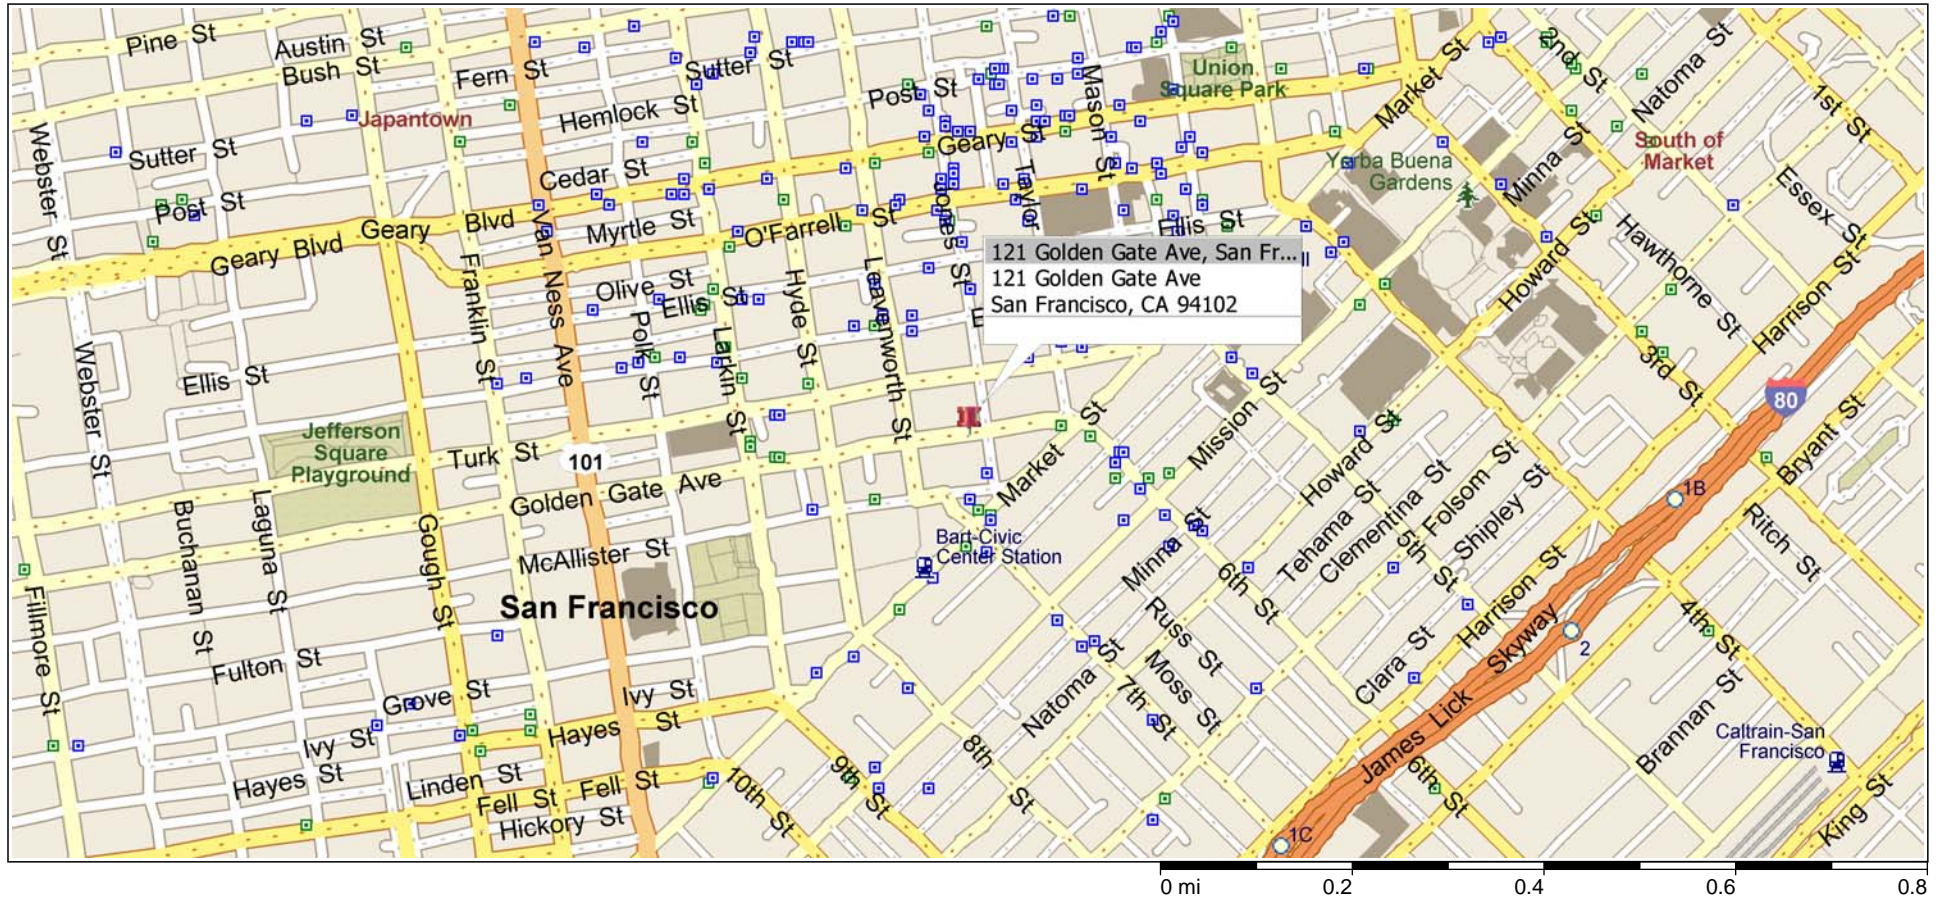

# San Francisco, California, United States

## 618 121 GOLDEN GATE - SAN FRANCISCO

TAKE THE BAY BRIDGE TO THE FIFTH ST EXIT ON THE LEFT, TURN LEFT ONTO HARRISON ST, TURN RIGHT ONTO 7TH ST, 7TH ST BECOMES CHARLES J BRENHAM PL, TURN LEFT ONTO McALLISTER ST, TURN RIGHT ONTO LEAVENWORTH ST, TURN RIGHT ONTO GOLDEN GATE AVE, JOB SITE AT 121 GOLDEN GATE AVE.