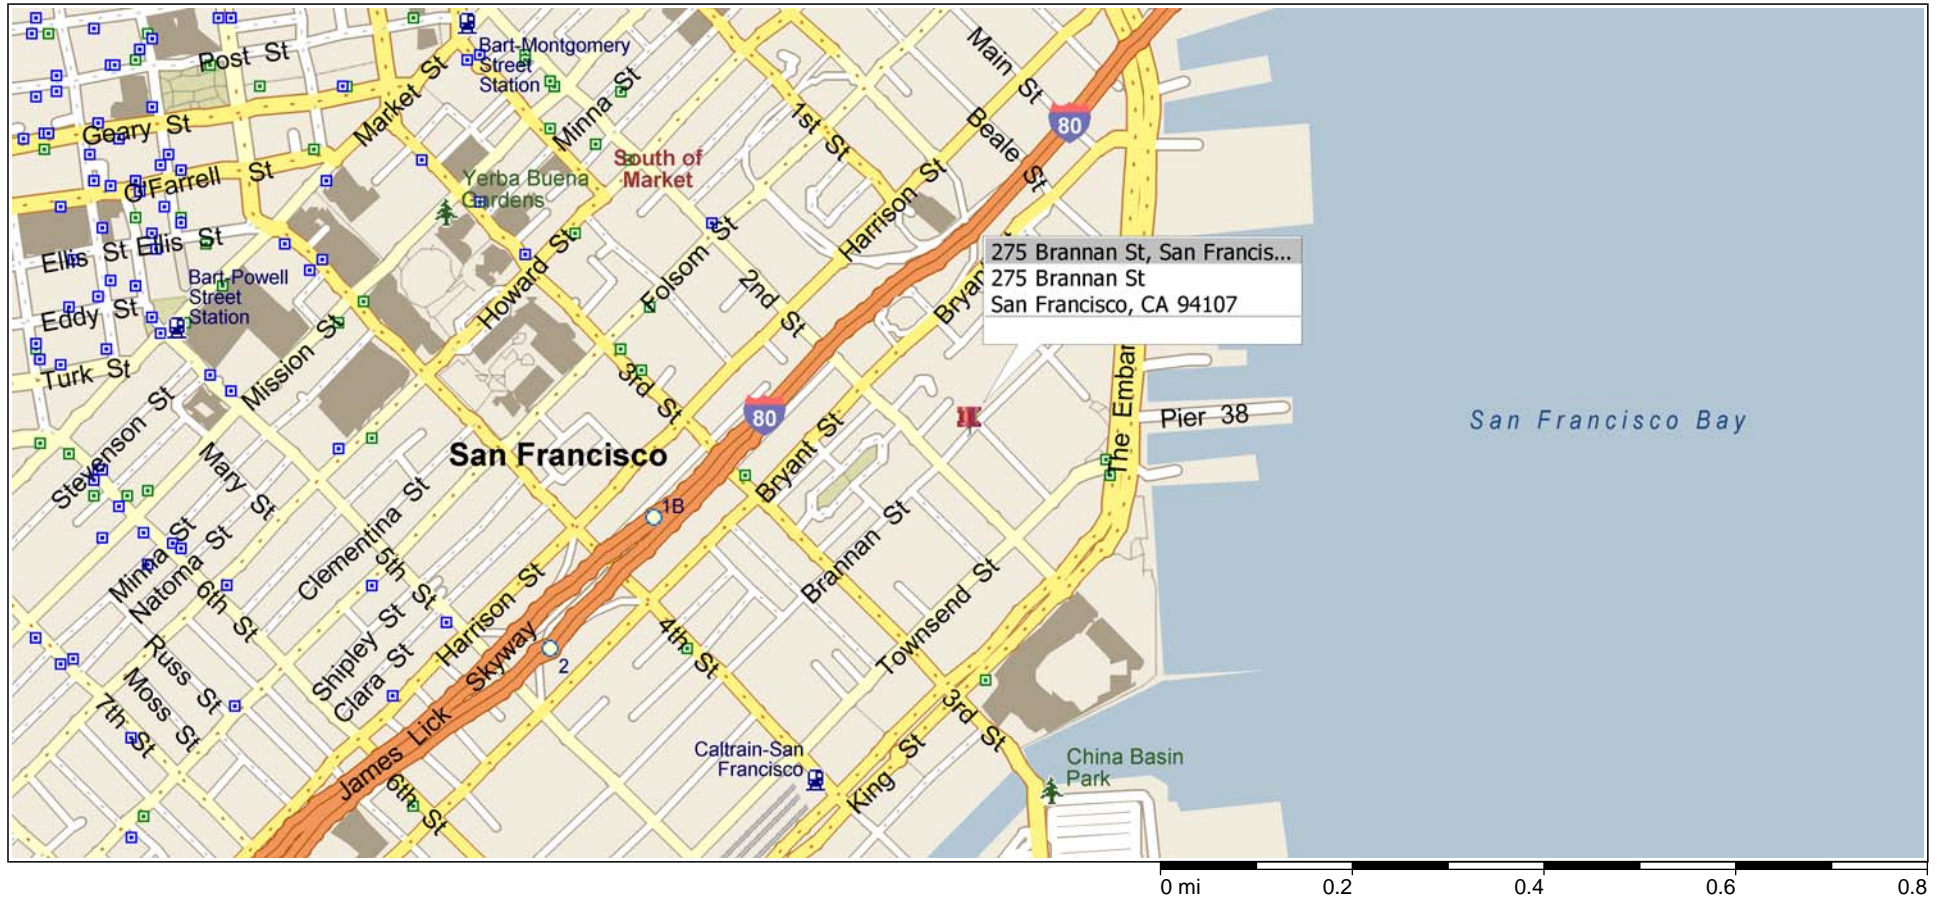

South of Market, San Francisco, California

615 275 BRANNAN ST - SAN FRANCISCO

TAKE THE BAY BRIDGE TO THE HARRISON ST EXIT ON THE LEFT, TURN LEFT ONTO HARRISON ST, TURN LEFT ONTO 2ND ST, TURN LEFT ONTO BRANNAN ST, JOB SITE AT 275 BRANNAN ST.