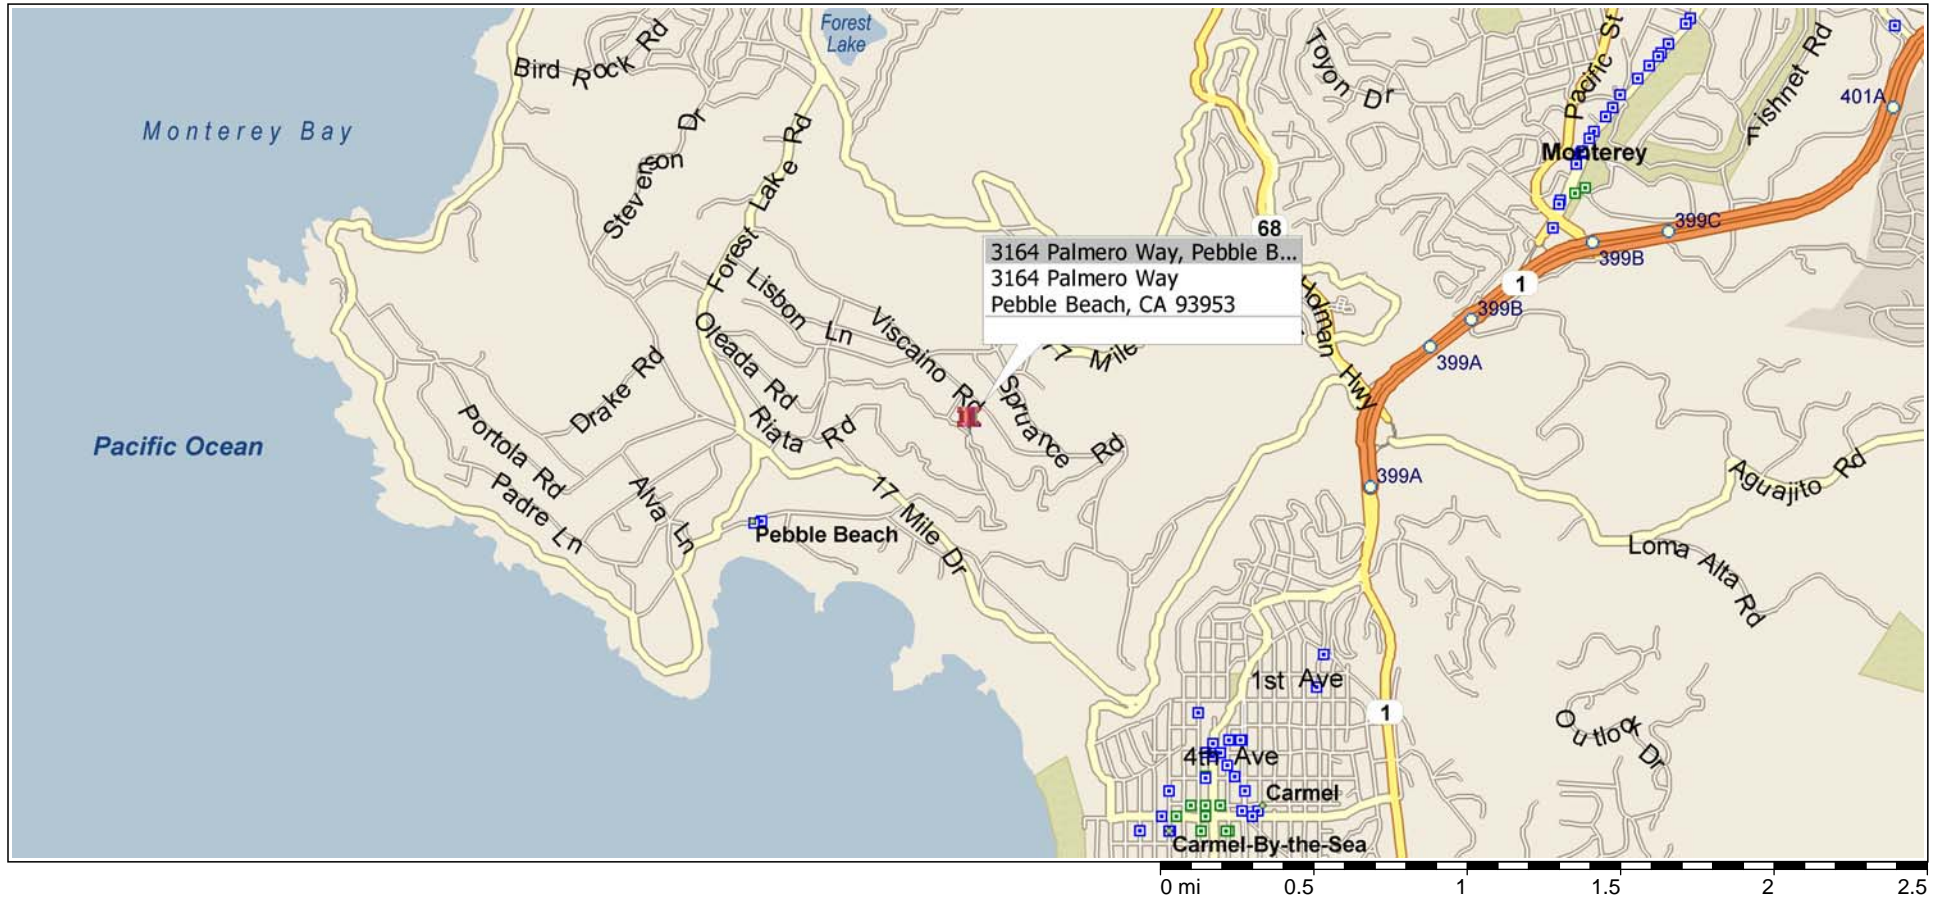

Pebble Beach, California, United States

613 3164 PALMERO WAY - PEBBLE BEACH

TAKE 680 SOUTH TO 101 SOUTH TO HWY 156 TO HWY 1 SOUTH, EXIT AT OFF RAMP 399A TOWARDS PEBBLE BEACH, GO STRAIGHT THROUGH INTERSECTION TO GUARD SHACK, TURN LEFT ONTO 17 MILE DR, TURN RIGHT ONTO PALMERO WAY, JOB SITE AT 3164 PALMERO WAY.