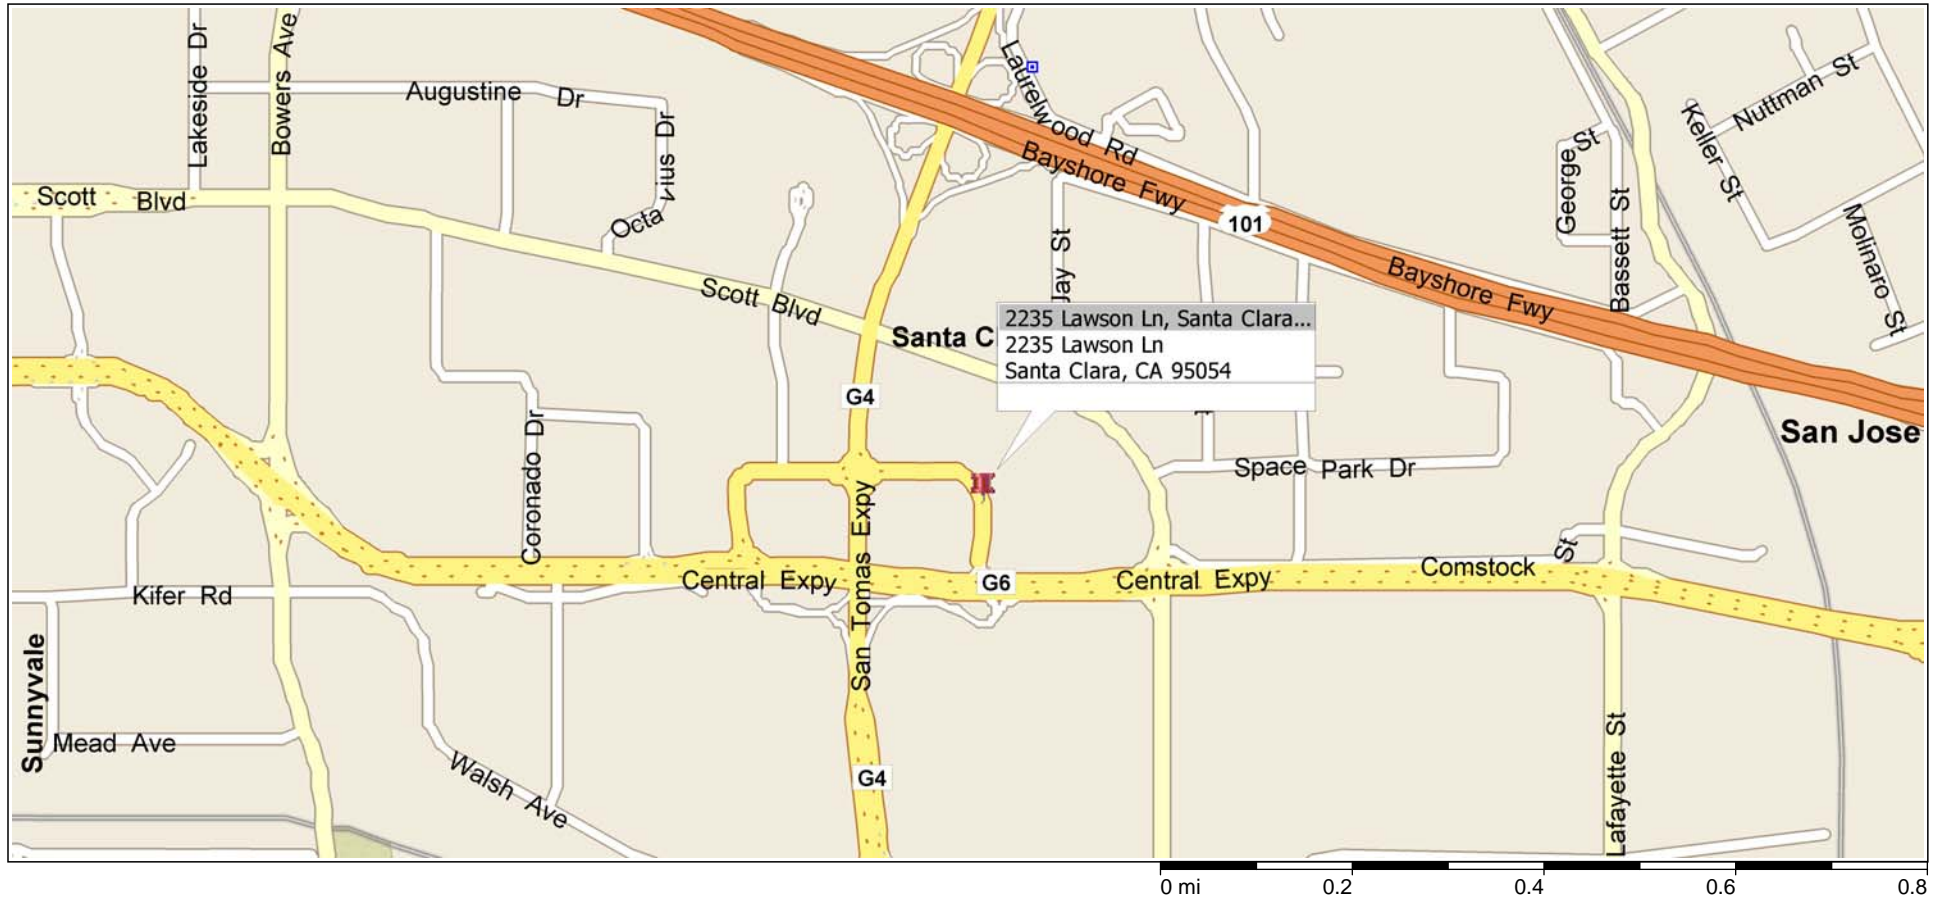

## Santa Clara, California, United States

### 610 LAWSON LANE GARAGE & COMMONS BLDG - SANTA CLARA

TAKE 880 SOUTH, EXIT MONTEGUE EXPWY, KEEP RIGHT ON THE FORK AND MERGE ONTO MONTEGUE EXPWY,  
TURN LEFT ONTO SCOTT BLVD, TURN RIGHT ONTO JAY ST, JOB SITE AT 2235 LAWSON LANE.