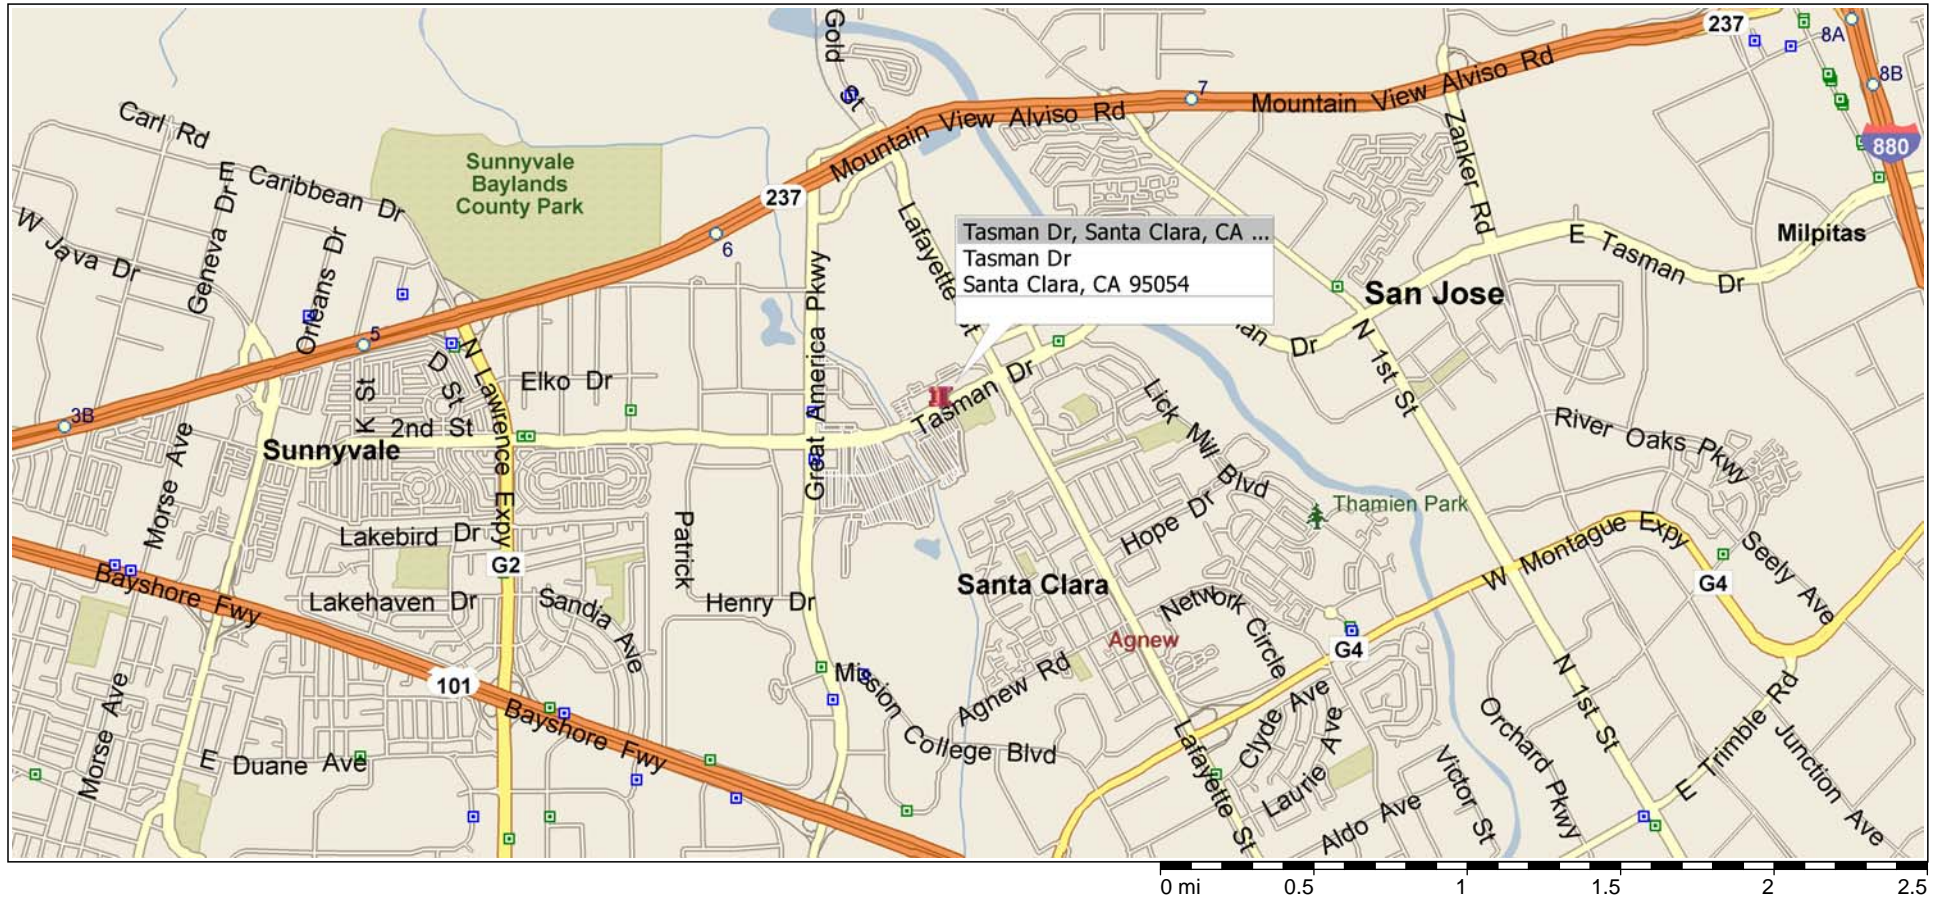

# Agnew, Santa Clara, California

## 609 49ERS STADIUM - SANTA CLARA

TAKE 880 SOUTH TO 237 WEST, EXIT AT GREAT AMERICA PKWY, TURN LEFT, TURN LEFT ONTO TASMAN DR, GET ON THE RIGHT HAND LANE AND ENTER DESIGNATED TURN LANE INTO JOB SITE, GO THROUGH THE 50 FOOT GATE INTO DESIGNATED PARKING AREA MARKED FOR CONCO. JOB SITE ADDRESS IS 2564 TASMAN DR GATE "A".