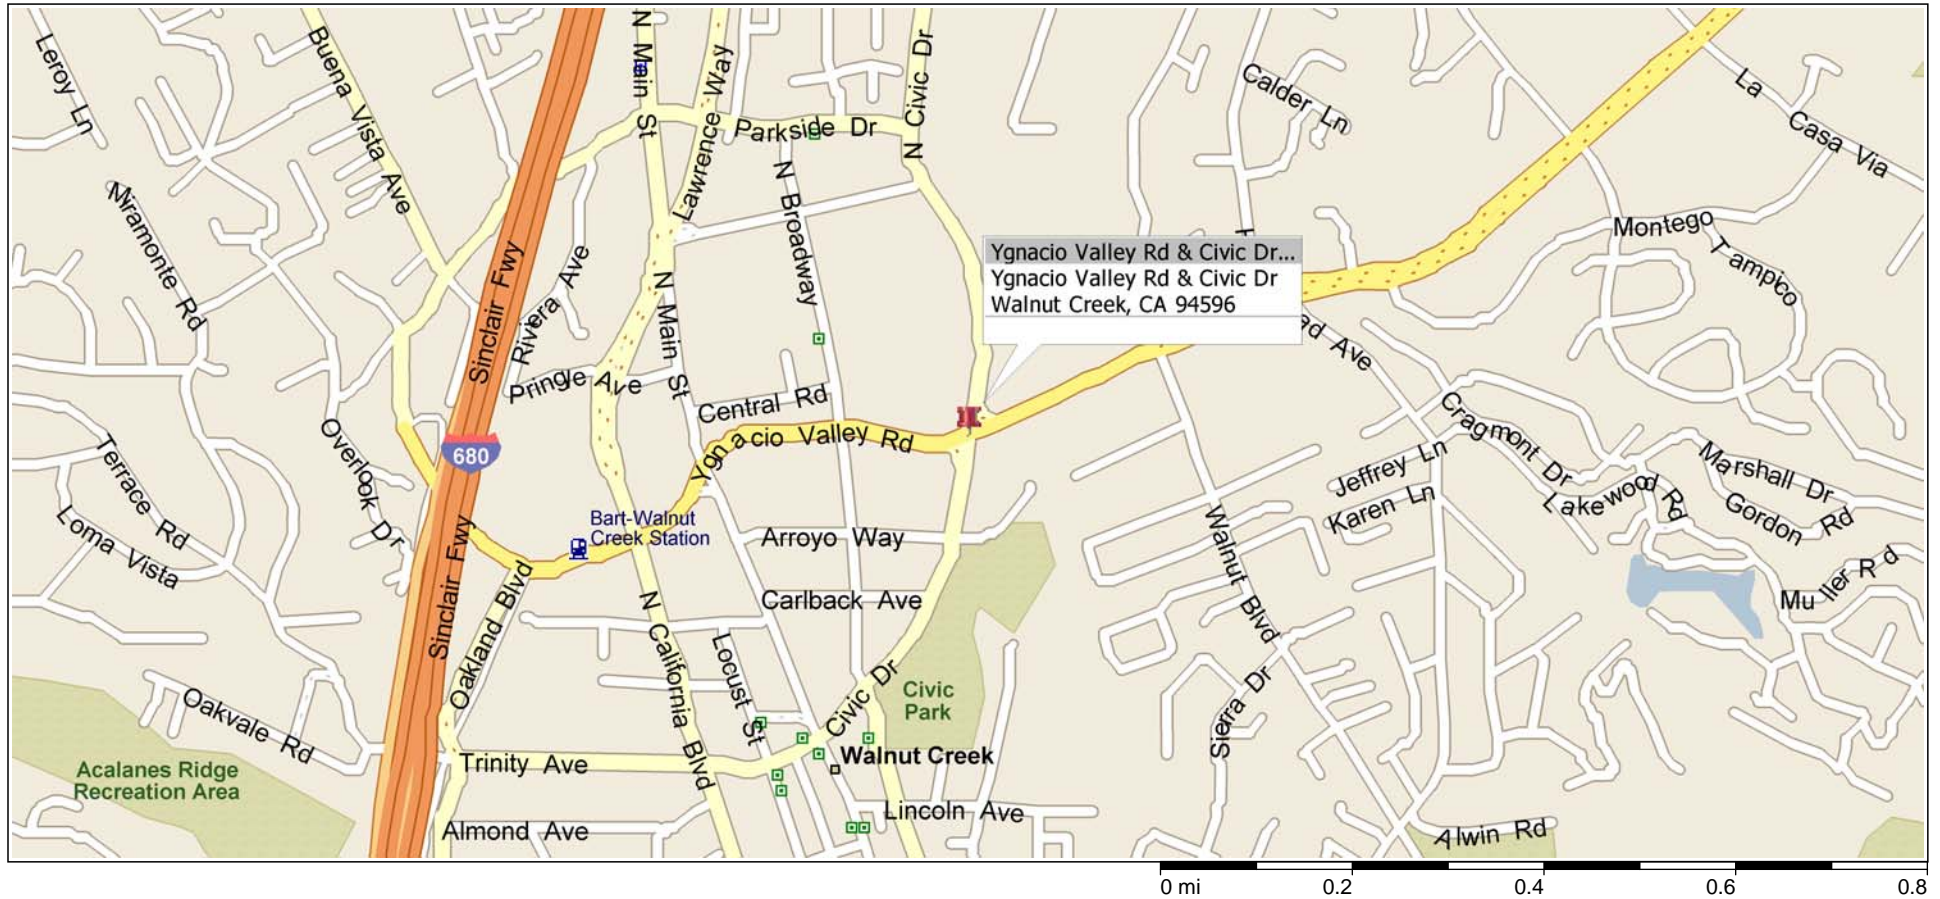

## Walnut Creek, California, United States

608 - 141 N. CIVIC DR GARAGE - WALNUT CREEK

FROM 680 SOUTH, EXIT AT N MAIN ST, TAKE N MAIN ST SOUTH RAMP, TURN LEFT ONTO PARKSIDE DR, TURN RIGHT ONTO N CIVIC DR, JOB SITE AT THE CORNER OF N CIVIC DR & YGNACIO VALLEY RD.

FROM 680 NORTH, EXIT AT YGNACIO VALLEY RD, TURN RIGHT, TURN LEFT ONTO N CIVIC DR, JOB SITE AT THE CORNER OF N CIVIC DR & YGNACIO VALLEY RD ON THE LEFT.