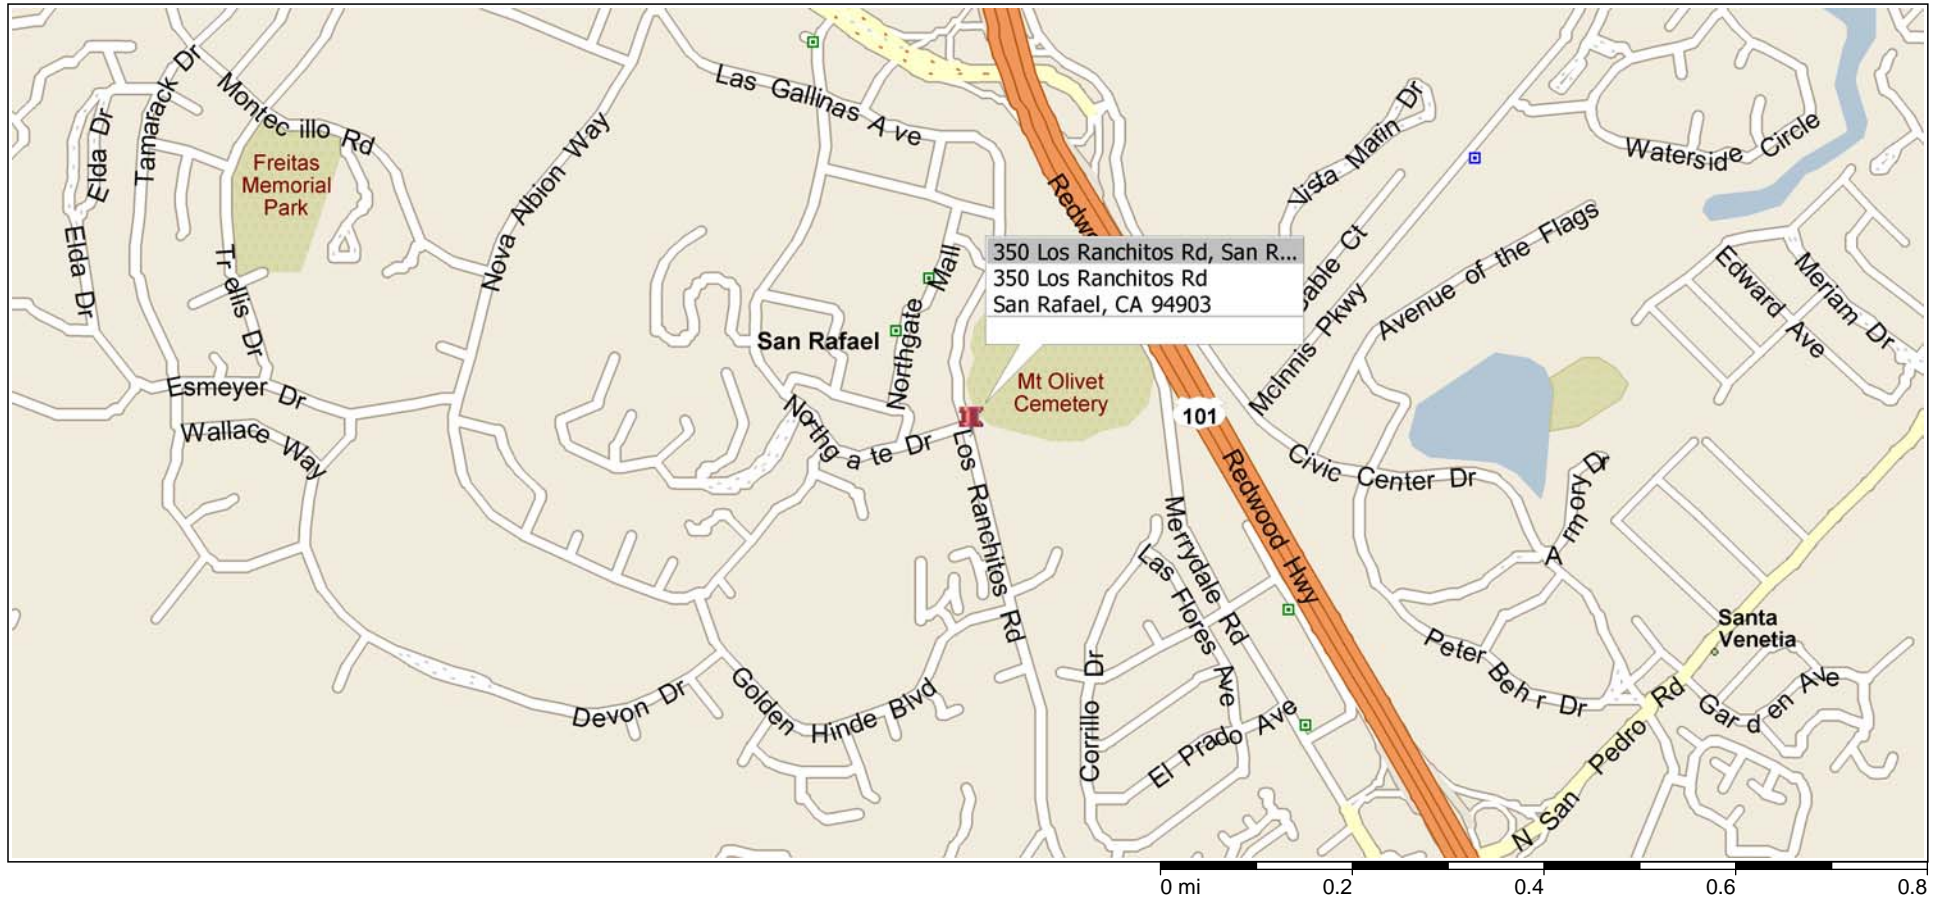

San Rafael, California, United States

606 GUIDE DOG FOR THE BLIND - SAN RAFAEL

TAKE THE SAN RAFAEL BRIDGE(580 WEST) TO 101 NORTH, EXIT AT N SAN PEDRO RD, KEEP LEFT AT THE FORK, MERGE ONTO N SAN PEDRO RD, TURN RIGHT ONTO LOS RANCHITOS RD, JOB SITE AT 350 LOS RANCHITOS RD.