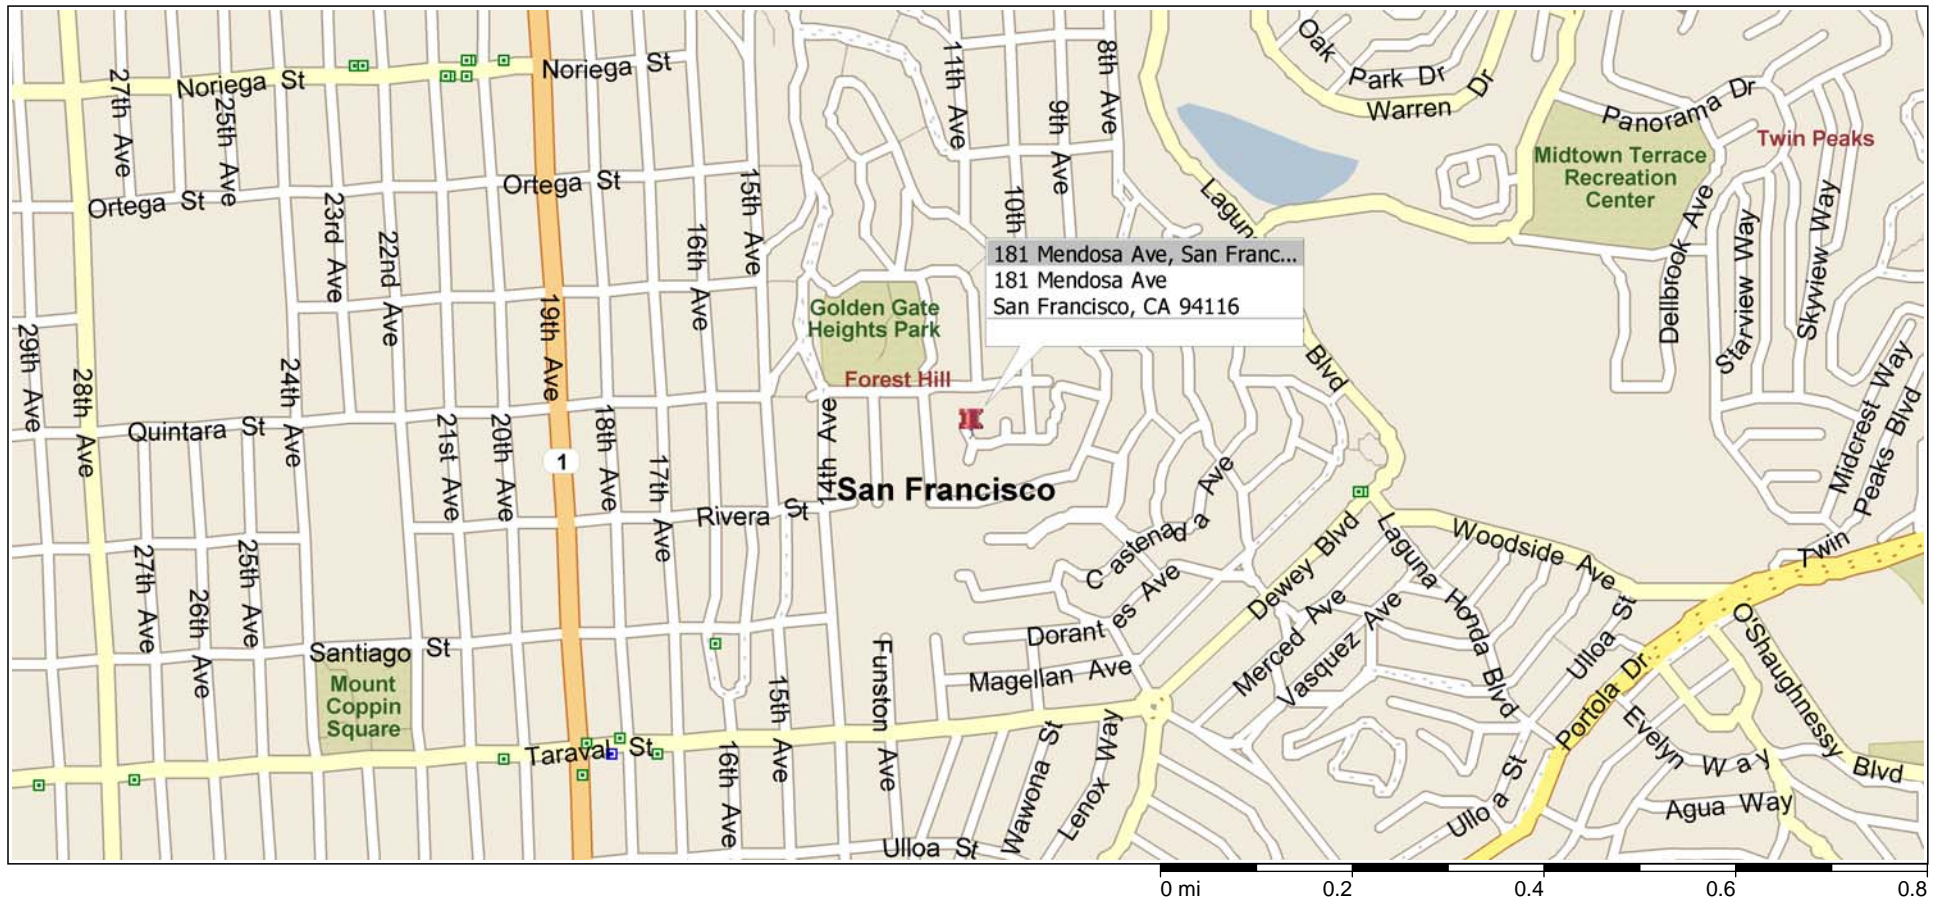

## Forest Hill, San Francisco, California

### 603 FOREST HILL PUMP STATION UPGRADE - SAN FRANCISCO

TAKE THE BAY BRIDGE TO 101 NORTH, TAKE THE US-101 N/MISSION ST/DUBOCE AVE EXIT, TURN LEFT ONTO DUBOCE AVE, TURN LEFT ONTO MARKET ST, TURN RIGHT ONTO 17TH ST/BIKE ROUTE 40, TURN LEFT ONTO BIKE ROUTE 40/CLAYTON ST, TURN RIGHT ONTO TWIN PEAKS BLVD, TWIN PEAKS BLVD BECOMES CLARENDON AVE, TURN LEFT ONTO LAGUNA HONDA BLVD, TURN RIGHT ONTO PLAZA ST, TURN RIGHT ONTO MAGELLAN AVE, TURN RIGHT ONTO CASTENADA AVE, TURN LEFT ONTO ALTON AVE, TURN RIGHT ONTO PACHECO ST, TURN LEFT ONTO 10th AVE, TURN RIGHT ONTO MENDOSA AVE, JOB SITE AT 181 MENDOSA AVE.