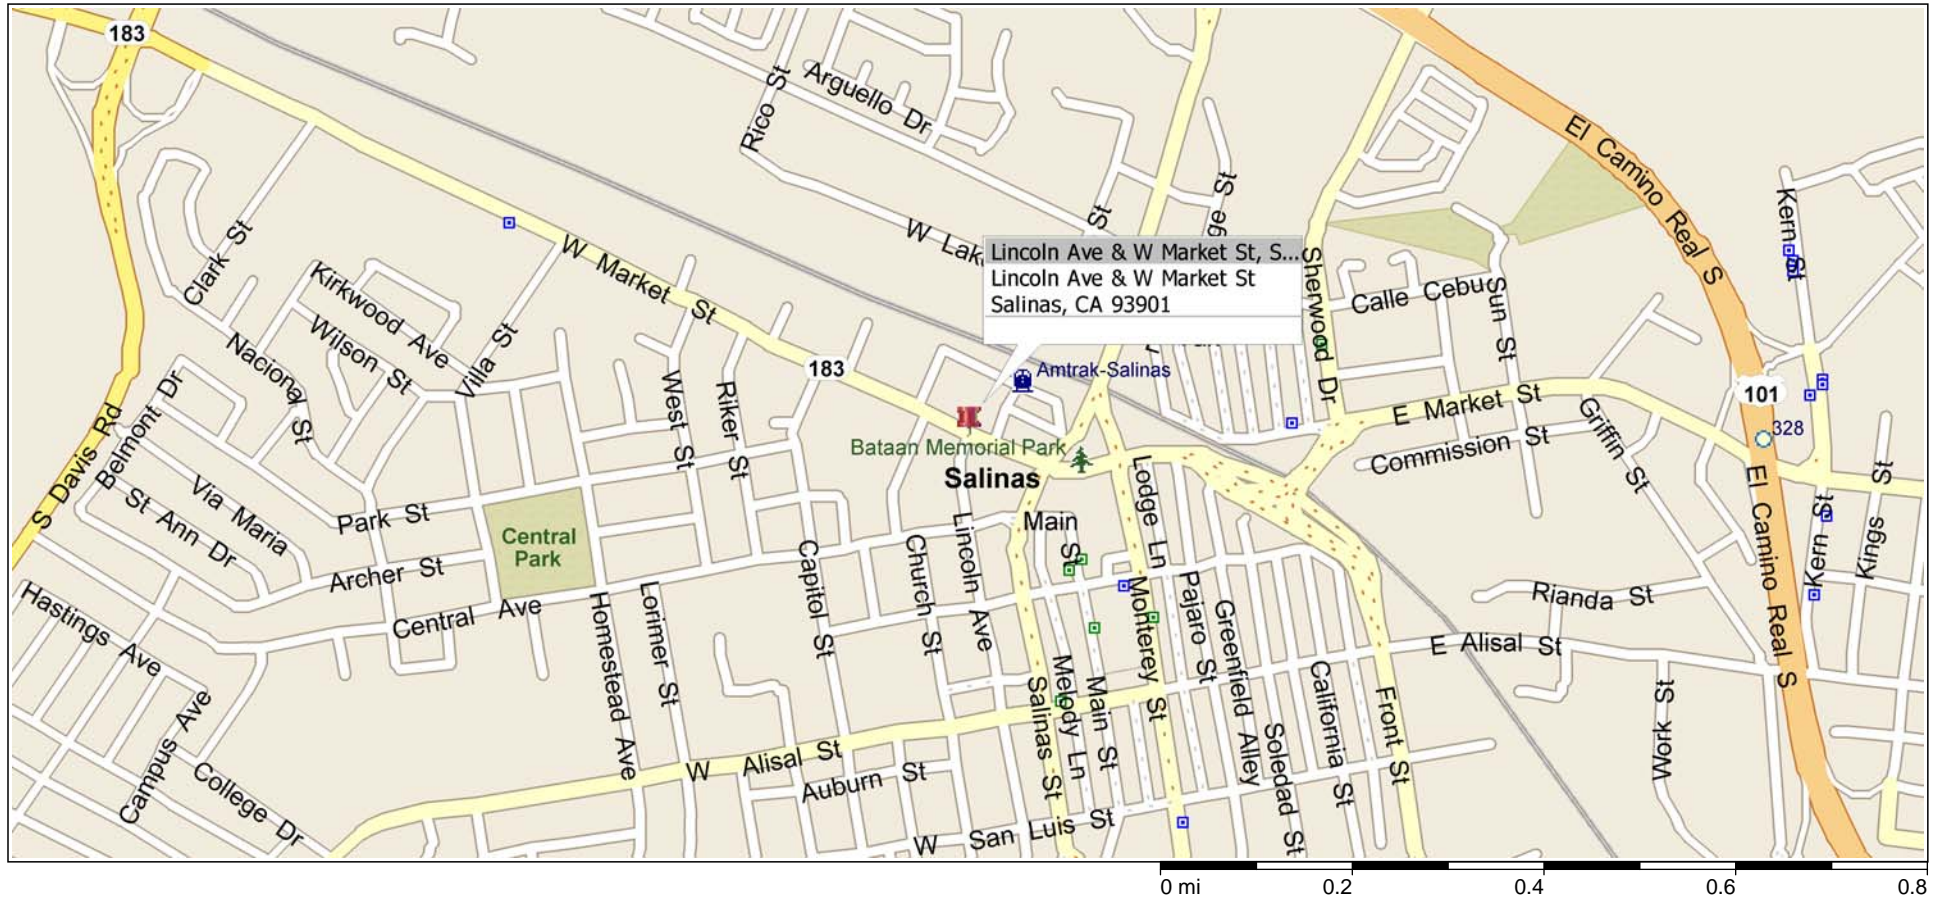

Salinas, California, United States

600 GATEWAY SENIOR APARTMENTS - SALINAS

TAKE 101 SOUTH, EXIT AT N MAIN ST, TURN RIGHT, TURN RIGHT ONTO W MARKET ST, TURN LEFT ONTO LINCOLN AVE, JOB SITE AT THE CORNER OF W MARKET ST AND LINCOLN AVE.