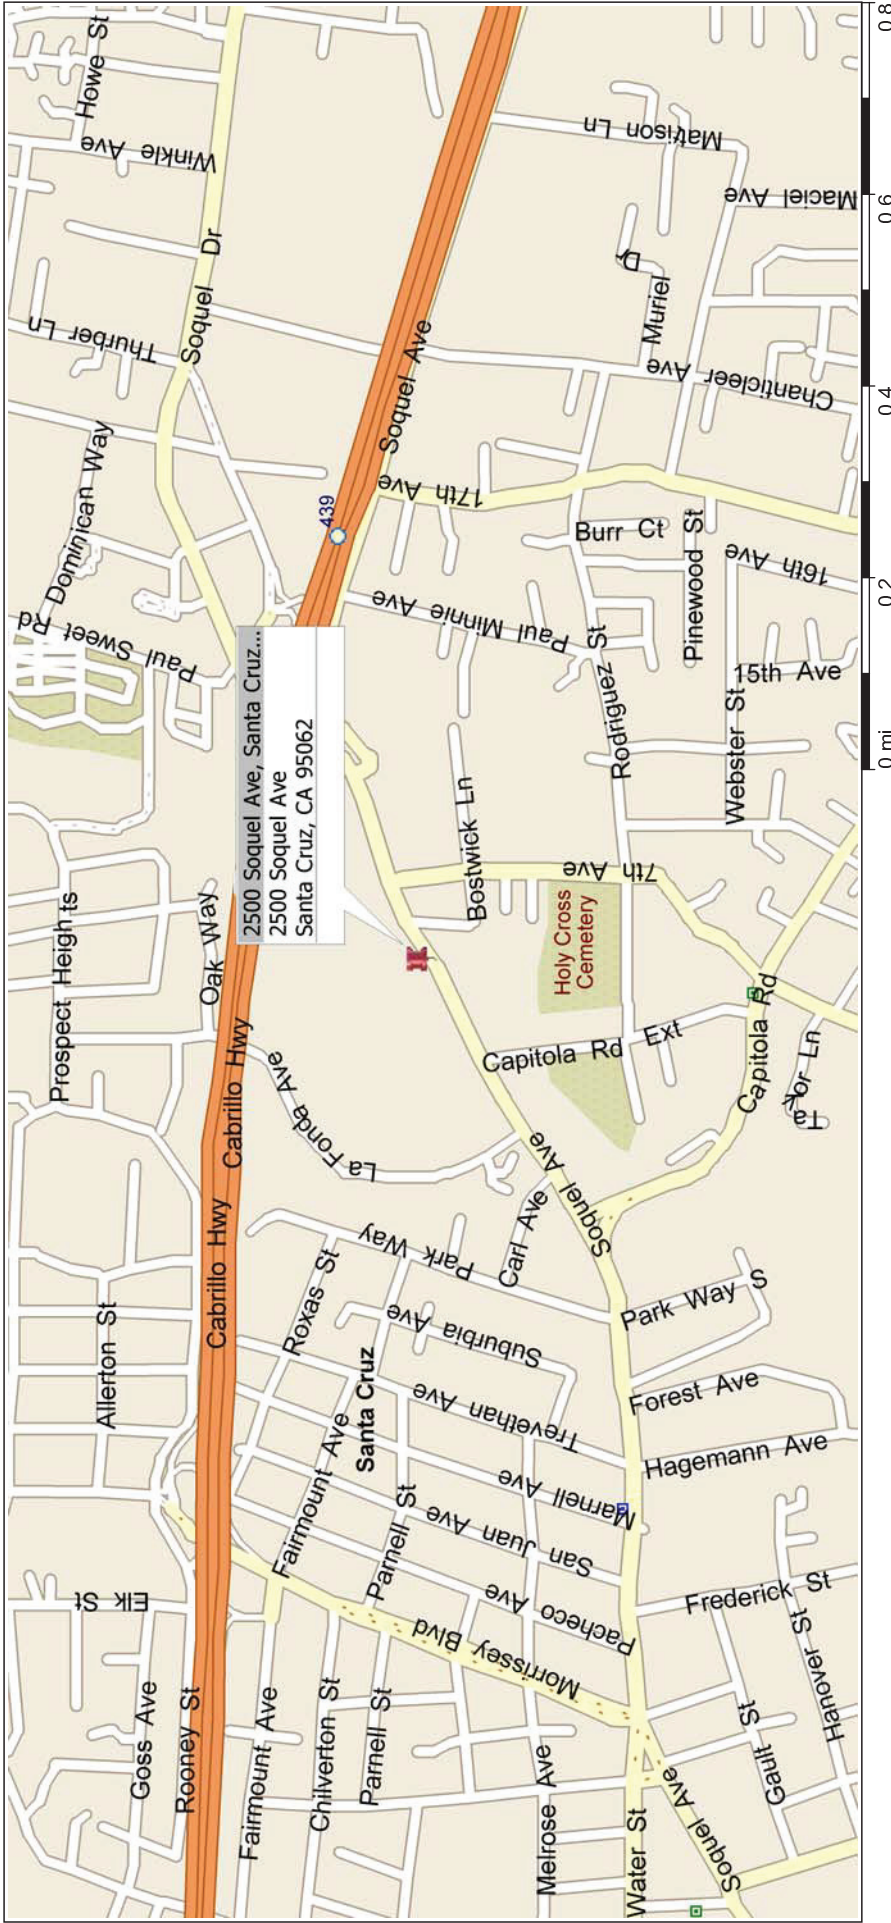

Santa Cruz, California, United States

588 - ST. STEPHENS SENIOR HOUSING - SANTA CRUZ

TAKE 880 SOUTH TO 17 SOUTH TO 1 SOUTH, EXIT SOQUEL AVE, TURN RIGHT ONTO SOQUEL AVE, TURN LEFT TO STAY ON SOQUEL AVE, JOB SITE AT 2500 SOQUEL AVE ON THE LEFT.

Copyright © and (P) 1988-2009 Microsoft Corporation and/or its suppliers. All rights reserved. <http://www.microsoft.com/streets/>
Certain mapping and direction data © 2009 NAVTEQ. All rights reserved. The Data for areas of Canada includes information taken with permission from Canadian authorities, including: © Her Majesty the Queen in Right of Canada, © Queen's Printer for Ontario, NAVTEQ and NAVTEQ ON BOARD are trademarks of NAVTEQ. © 2009 Tele Atlas North America, Inc. All rights reserved. Tele Atlas and Tele Atlas North America are trademarks of Tele Atlas, Inc. © 2009 by Applied Geographic Systems. All rights reserved.