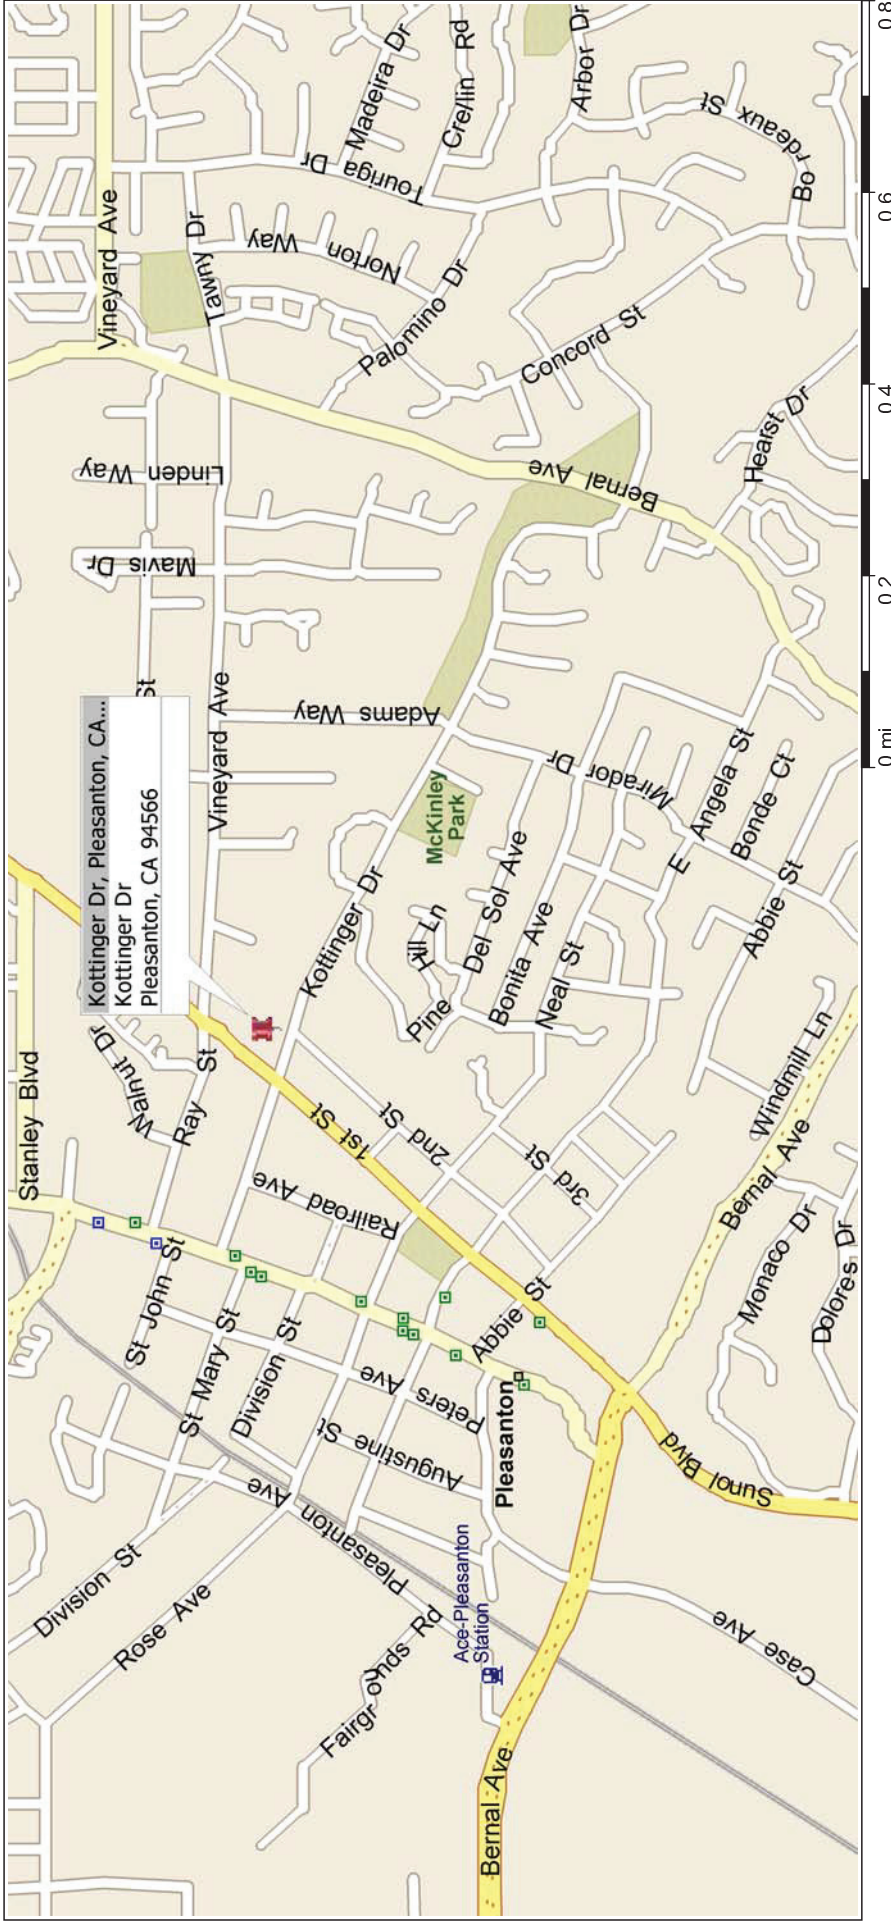

Pleasanton, California, United States

587 - KOTTINGER GARDENS - PLEASANTON

TAKE 680 SOUTH, EXIT BERNAL AVE, TURN RIGHT, TURN LEFT ONTO 1ST ST, TURN RIGHT ONTO KOTTINGER DR, JOB SITE ON THE LEFT.