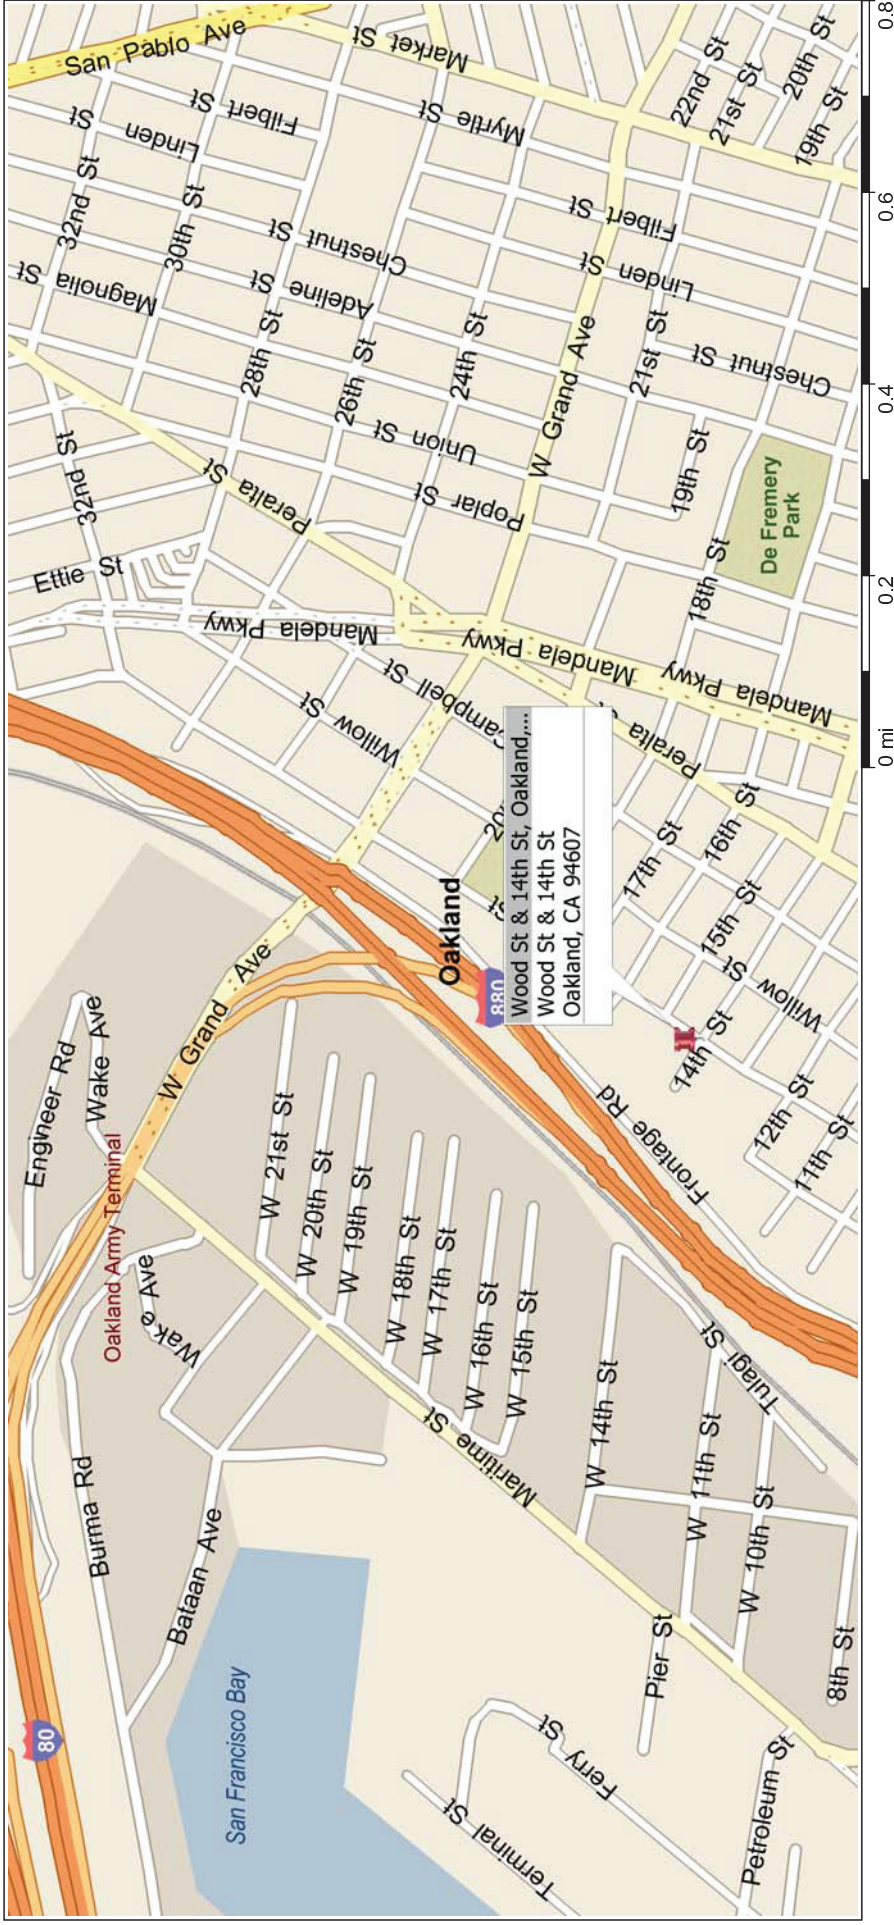

# Oakland, California, United States

## 584 - STATION HOUSE - OAKLAND

TAKE 680 SOUTH TO 24 WEST, EXIT AT JACKSON ST, MERGE ONTO 5TH ST, TURN LEFT ONTO JACKSON ST, MERGE ONTO 880 NORTH, KEEP LEFT TO MERGE ONTO 880 NORTH, EXIT AT 7TH ST, STAY STRAIGHT TO GO ONTO FRONTAGE RD, JOB SITE ON THE LEFT AT FRONTAGE RD & 14TH ST.