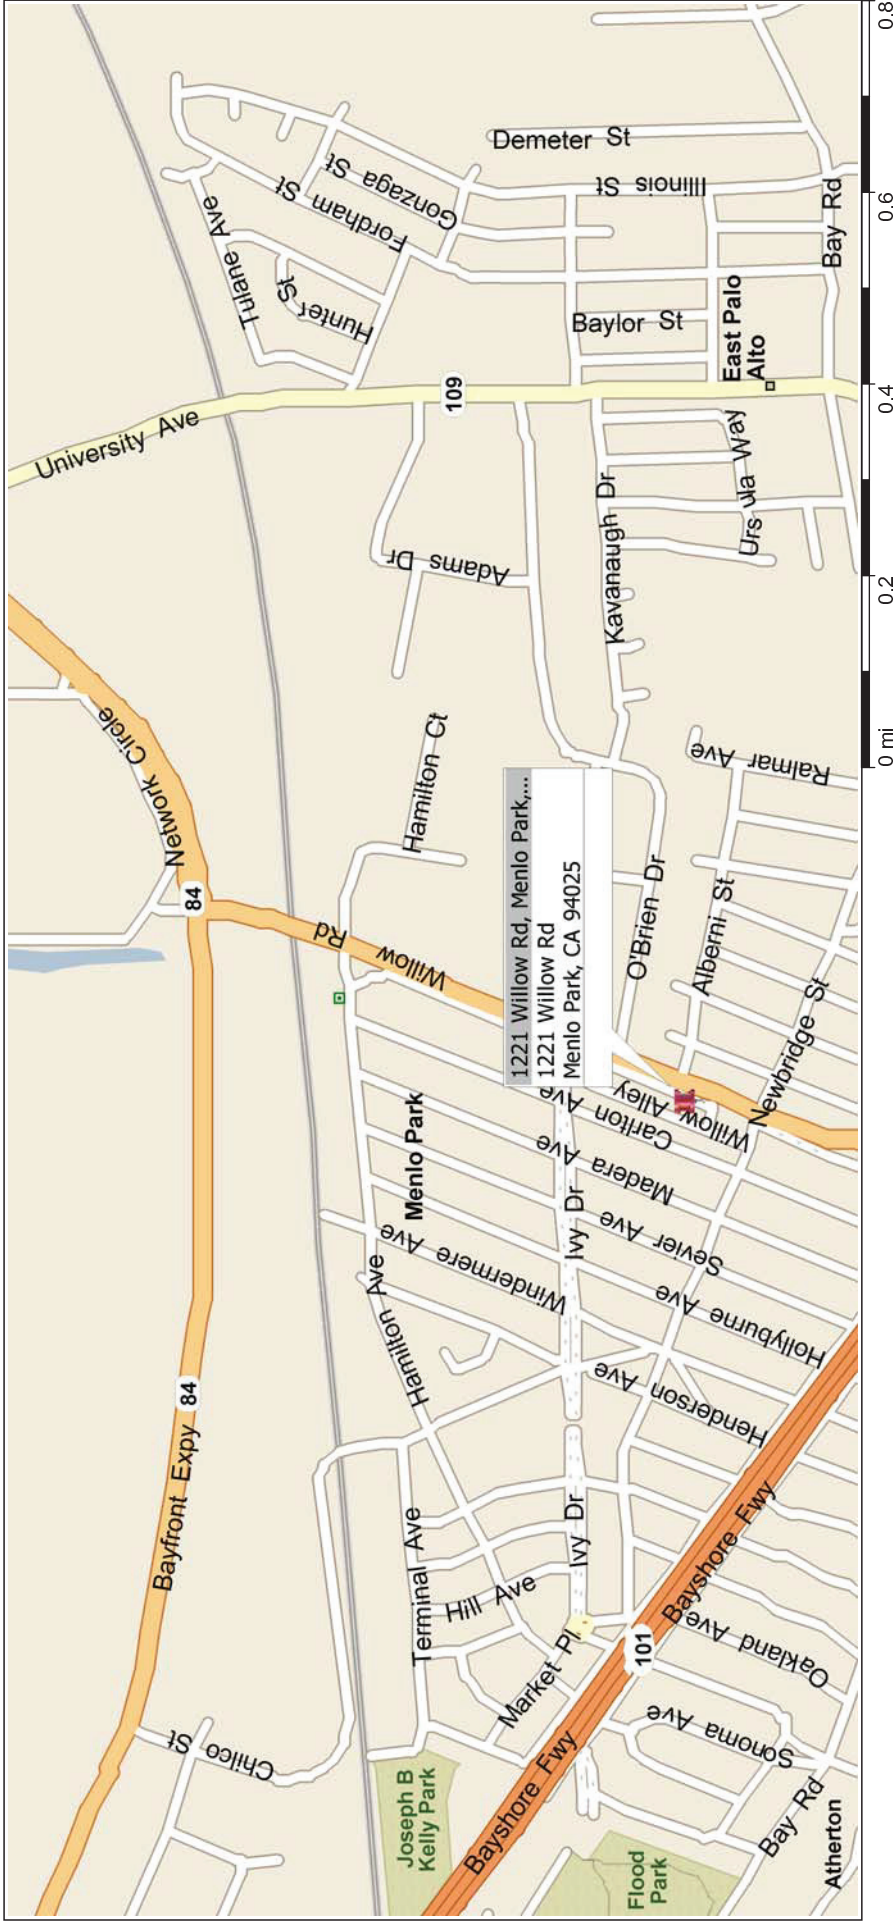

California, United States, North America

583 - SEQUOIA BELLE HAVEN - MENLO PARK

TAKE 680 SOUTH TO 580 WEST TO 880 SOUTH TO 84 WEST/DUMBARTON BRIDGE, TURN LEFT ONTO WILLOW RD, JOB SITE ON THE RIGHT AT 1221 WILLOW RD.