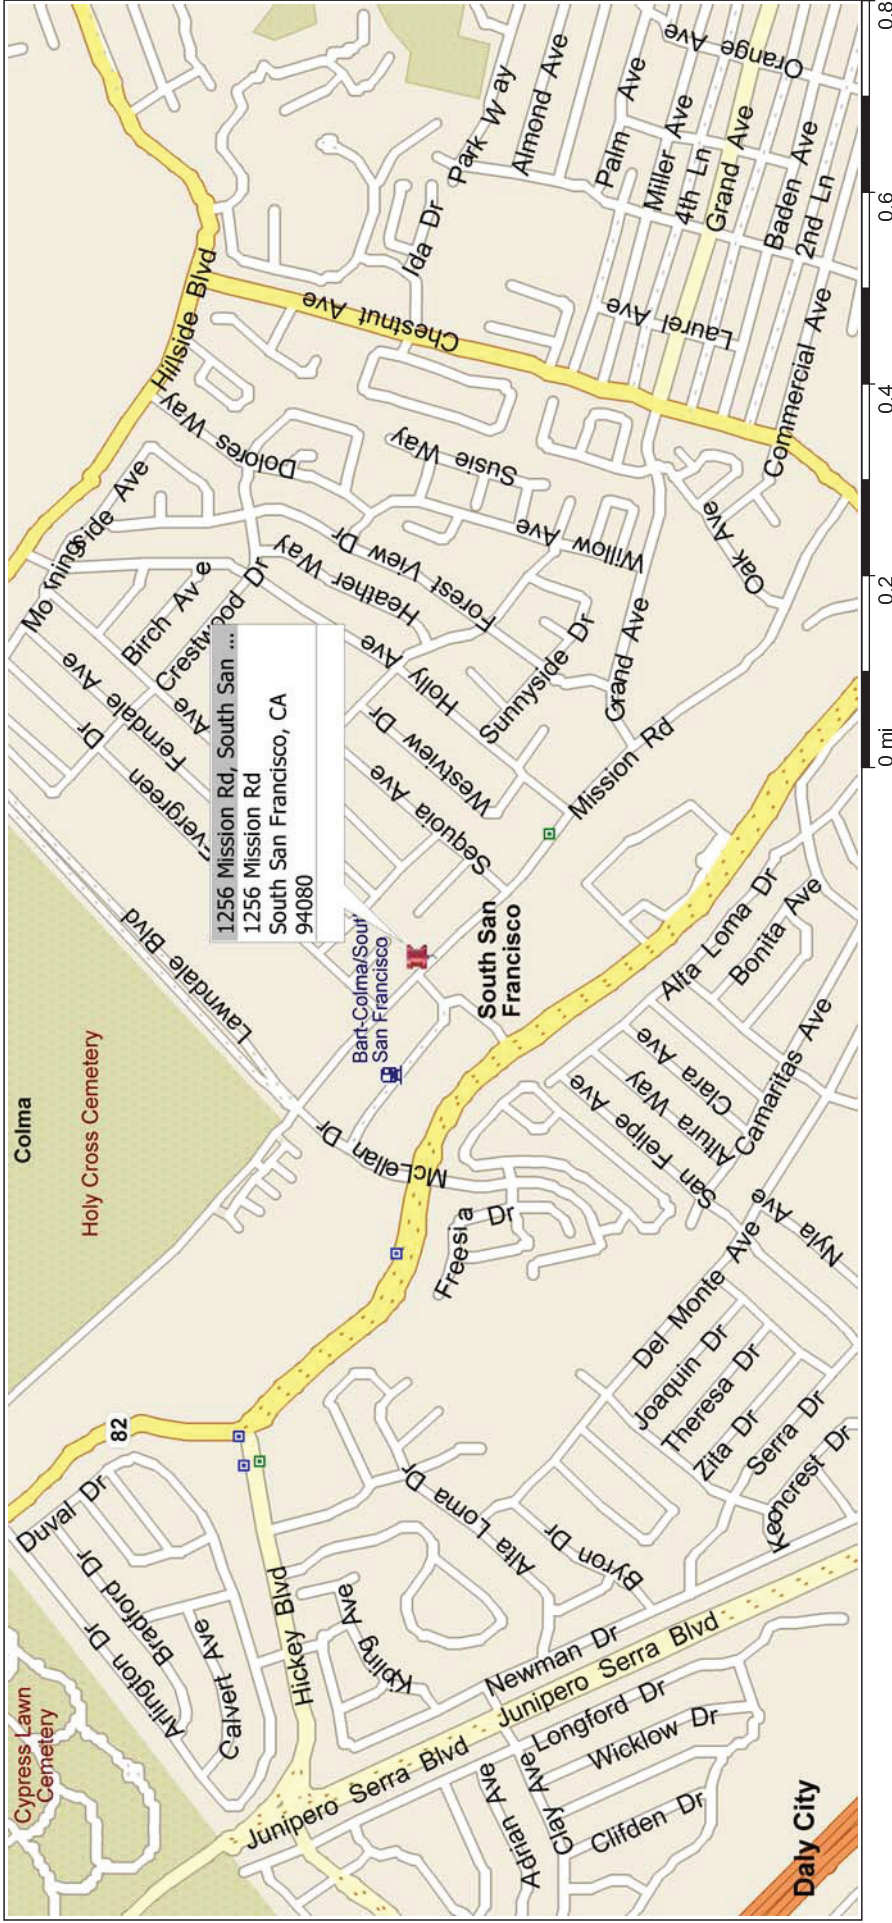

# South San Francisco, California, United States

581 - SOUTH CITY PLACE - SOUTH SAN FRANCISCO

TAKE THE BAY BRIDGE TO 101 SOUTH TO 280 SOUTH, EXIT HICKEY BLVD, TURN LEFT ONTO HICKEY BLVD, TURN RIGHT ONTO EL CAMINO REAL, TURN LEFT ONTO MCLELLAN DR, TURN RIGHT ONTO MISSION RD, JOB SITE AT 1256 MISSION RD.