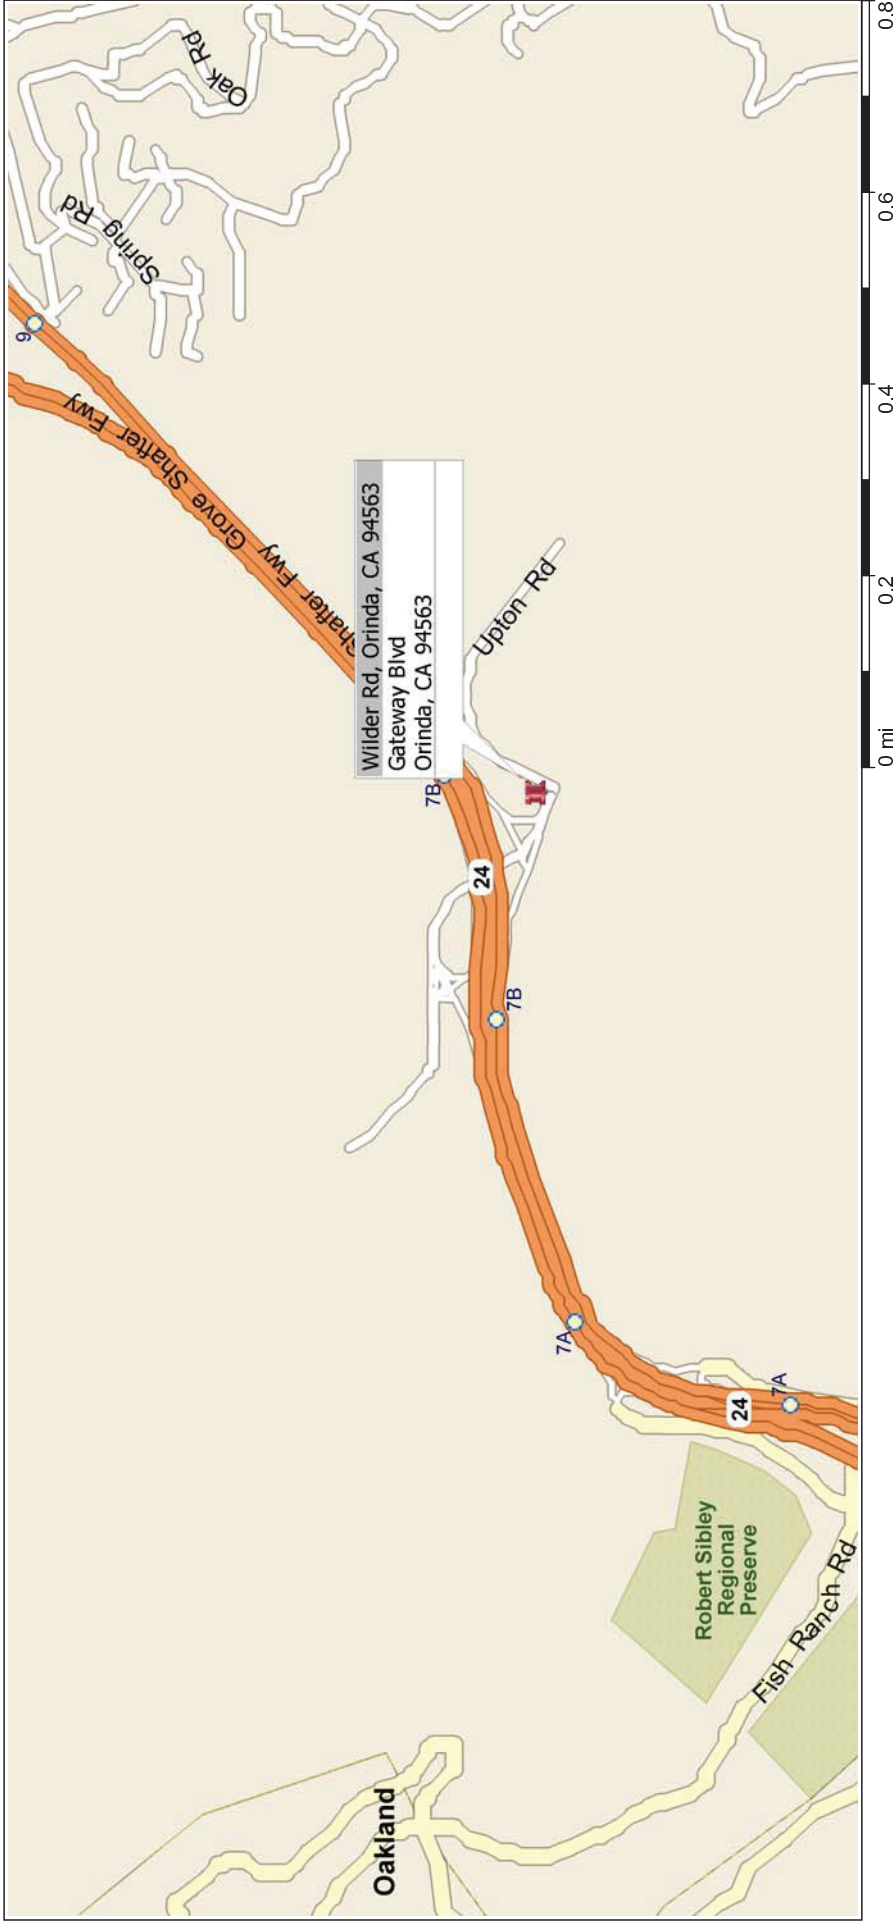

California, United States, North America

579 - WILDER CANYON - ORINDA

TAKE 680 SOUTH TO 24 WEST, EXIT WILDER RD, TURN RIGHT AND GO OVER THE FREEWAY, JOB SITE ON WILDER RD ABOUT 1 MILE ON THE LEFT.