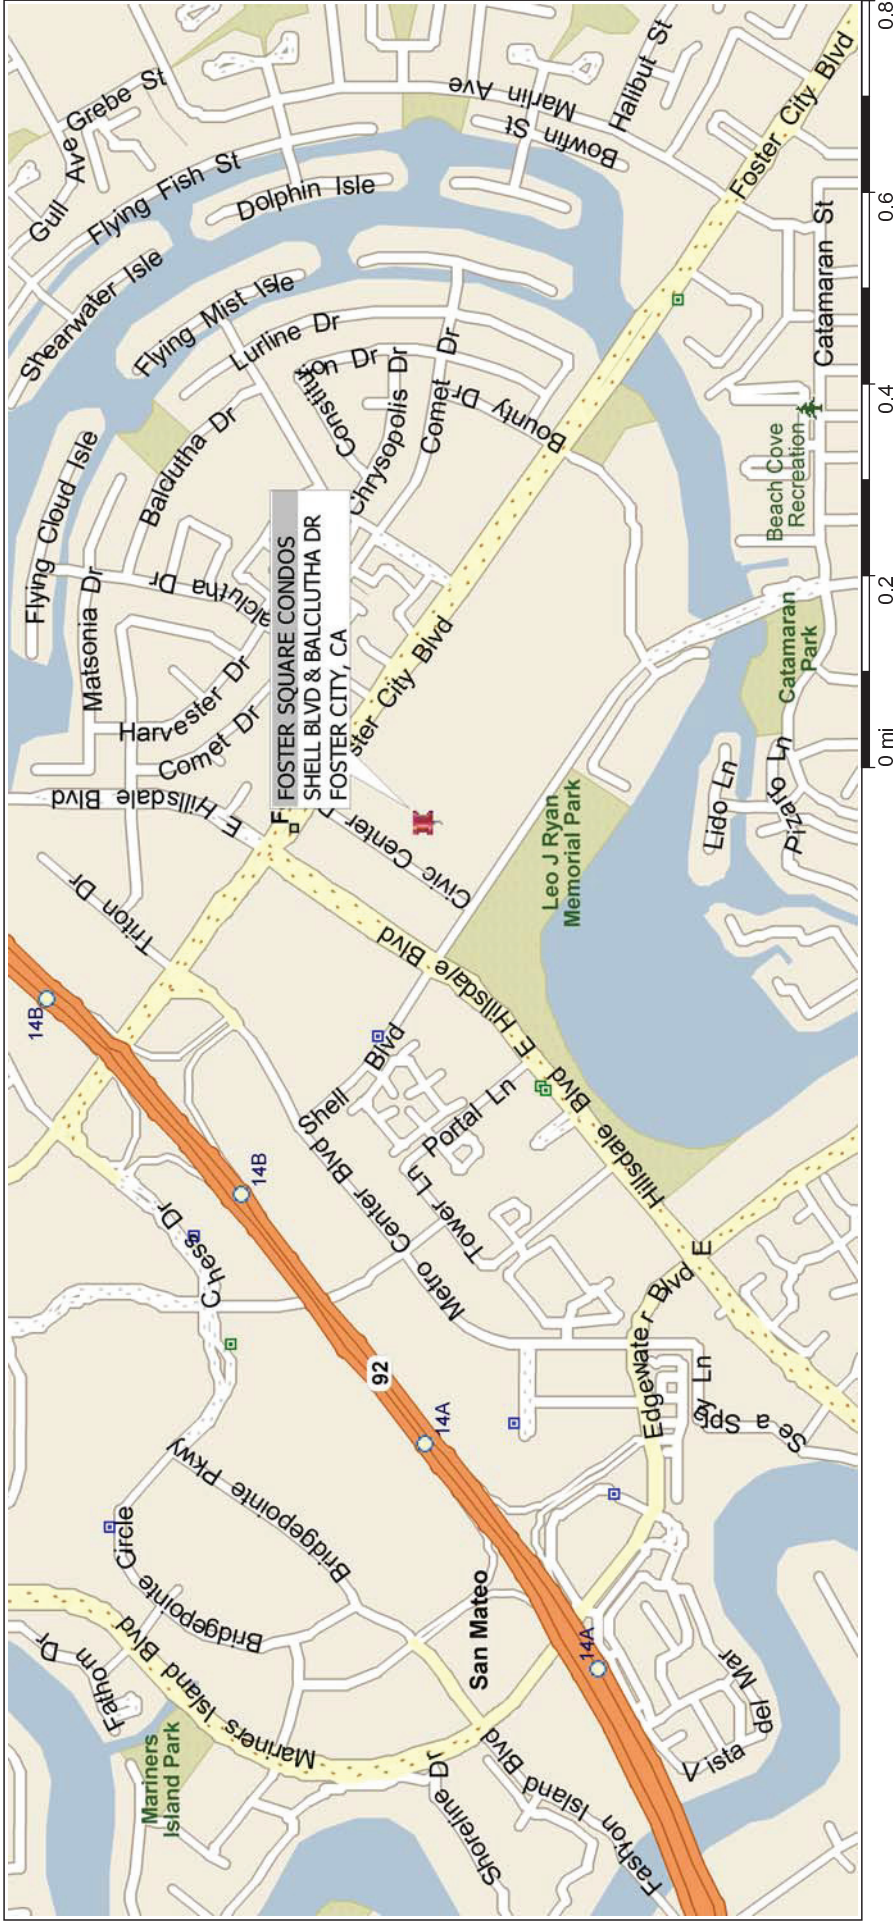

Foster City, California, United States

578 - FOSTER SQUARE CONDOS - FOSTER CITY

TAKE THE SAN MATEO BRIDGE/92 WEST, EXIT AT FOSTER CITY BLVD/HILLSDALE BLVD, MERGE ONTO CHESS DR, TURN RIGHT ONTO FOSTER CITY BLVD, TURN RIGHT ONTO BALCLUTHA DR, JOB SITE ON THE RIGHT AT BALCLUTHA DR & SHELL BLVD.

Copyright © and (P) 1988-2009 Microsoft Corporation and/or its suppliers. All rights reserved. <http://www.microsoft.com/streets/>
Certain mapping and direction data © 2009 NAVTEQ. All rights reserved. The Data for areas of Canada includes information taken with permission from Canadian authorities, including: © Her Majesty the Queen in Right of Canada, © Queen's Printer for Ontario, NAVTEQ and NAVTEQ ON BOARD are trademarks of NAVTEQ. © 2009 Tele Atlas North America, Inc. All rights reserved. Tele Atlas and Tele Atlas North America are trademarks of Tele Atlas, Inc. © 2009 by Applied Geographic Systems. All rights reserved.