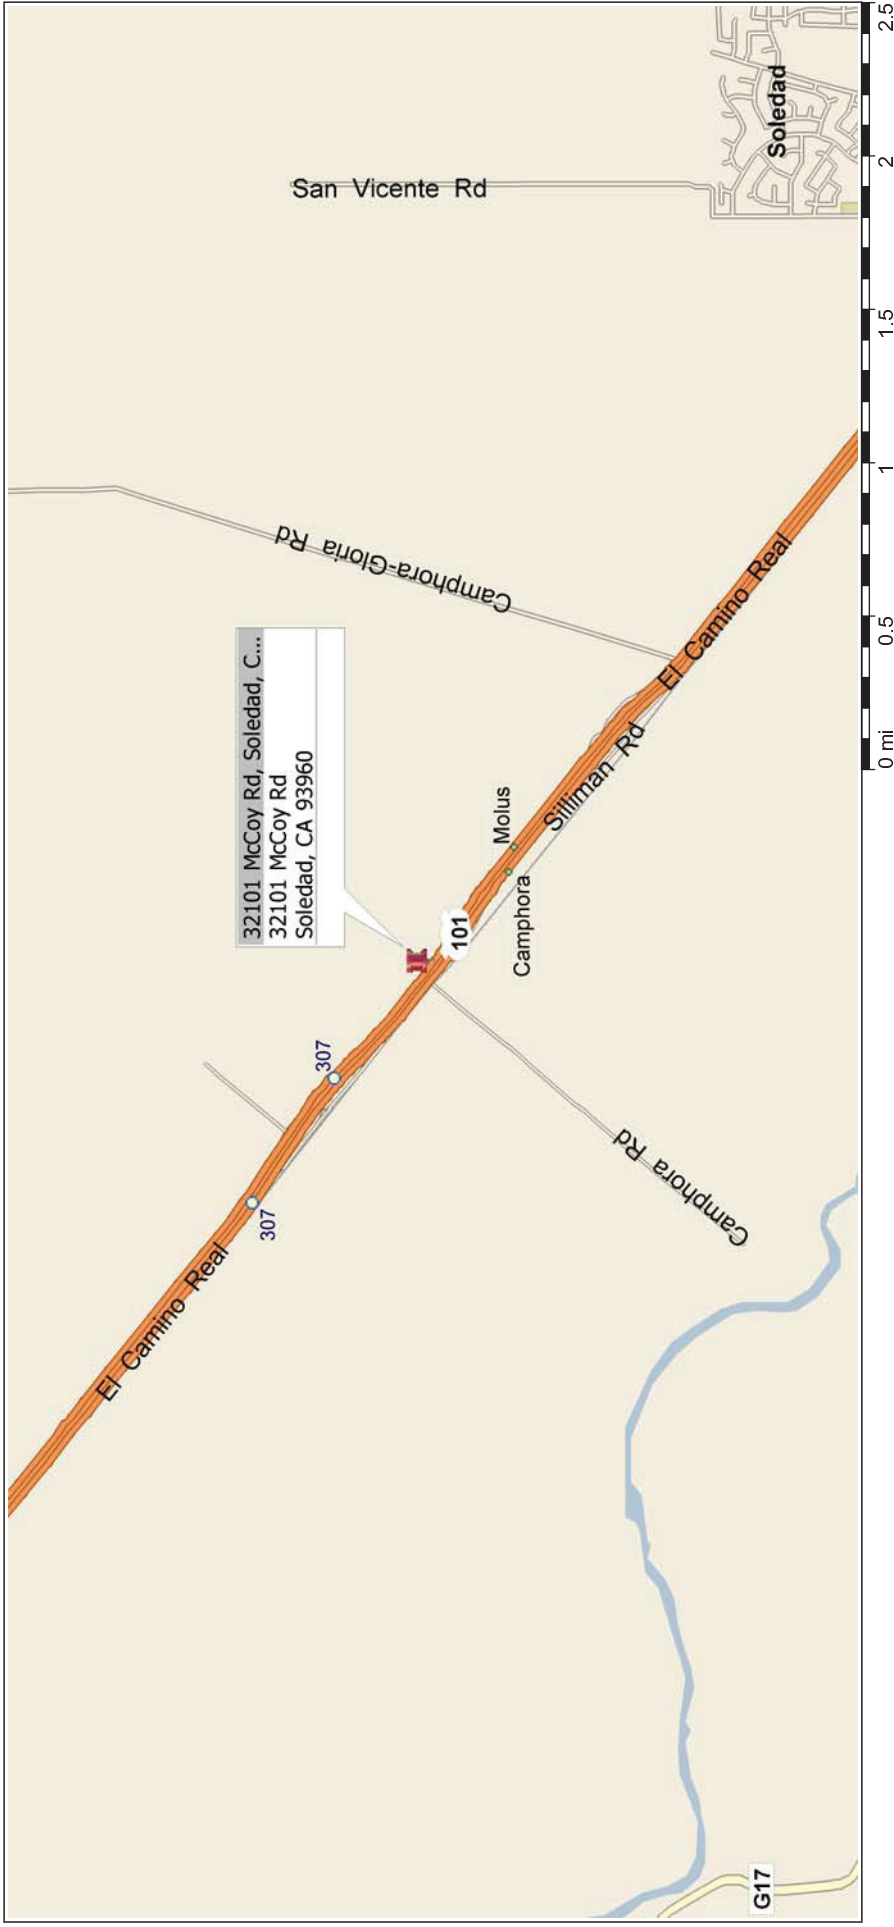

California, United States, North America

577 - CAMPHORA APARTMENTS - SOLEDAD

TAKE 680 SOUTH TO 101 SOUTH, EXIT AT CAMPHORA GLORIA RD, TURN LEFT ONTO SILLIMAN RD, TURN LEFT ONTO CAMPORA GLORIA RD, TURN LEFT ONTO MCCOY RD, JOB SITE AT 32101 MCCOY RD ON THE RIGHT.