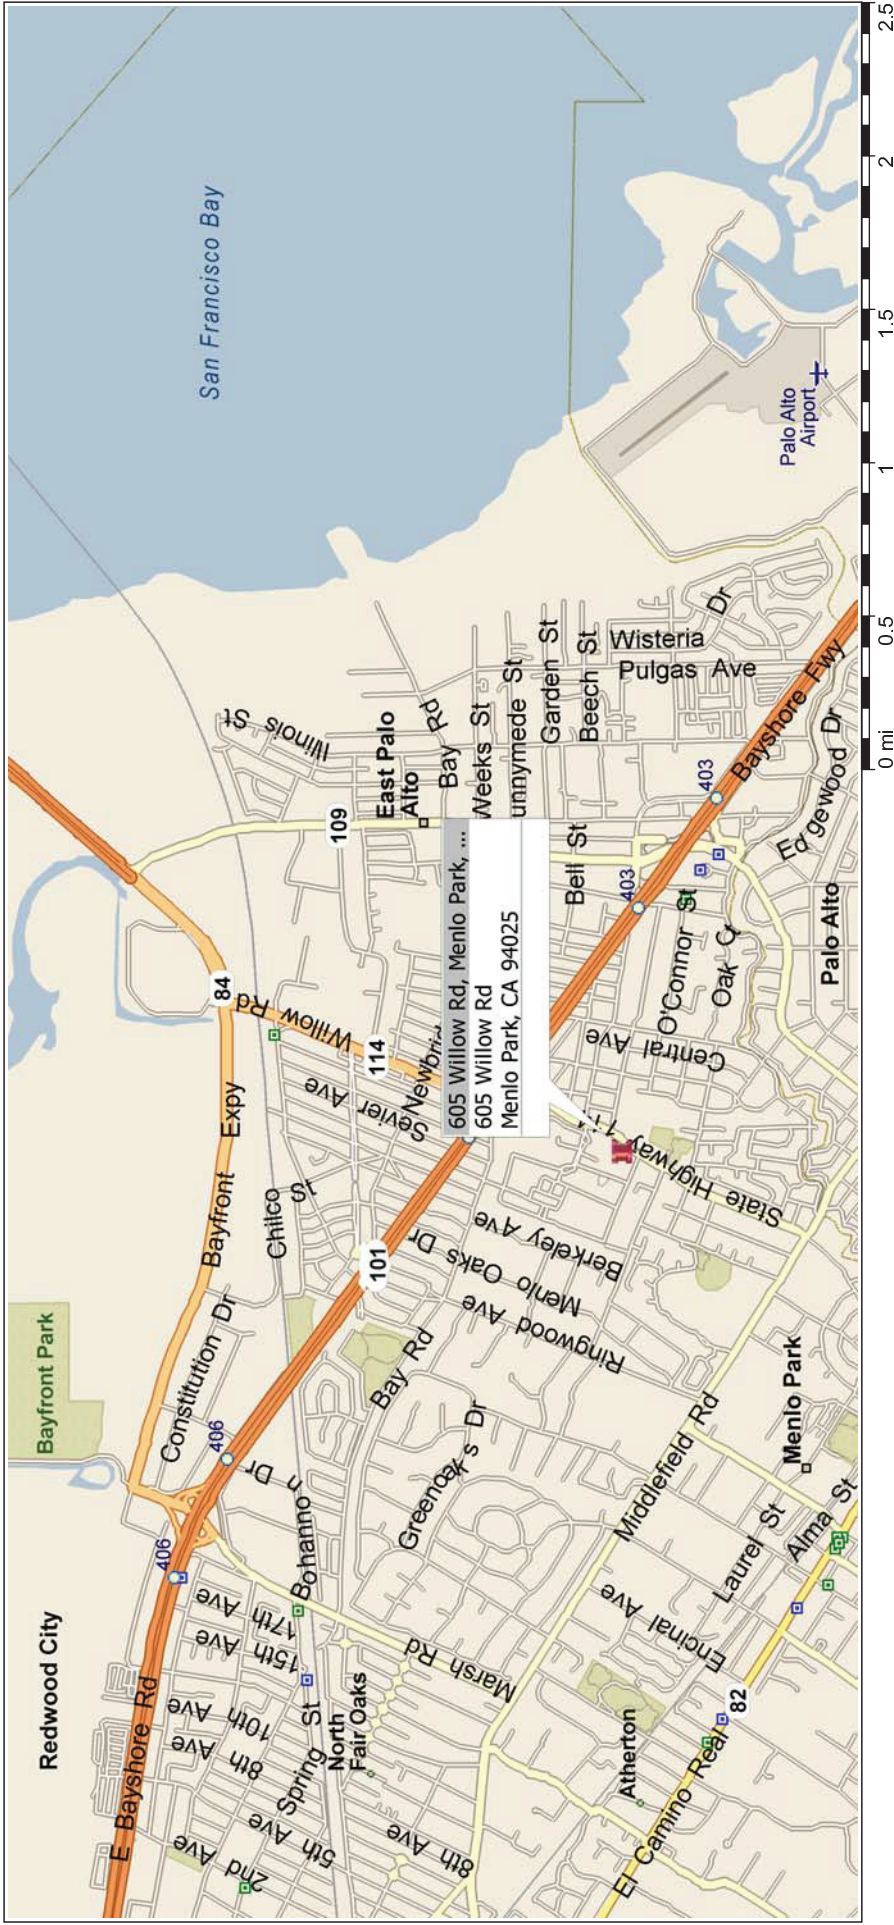

# East Palo Alto, California, United States

575 - WILLOW HOUSING - MENLO PARK

TAKE 880 SOUTH TO 84 WEST/DUMBARTON BRIDGE, TURN LEFT ONTO WILLOW RD/CA 114, JOB SITE AT 605 WILLOW RD ON THE RIGHT.