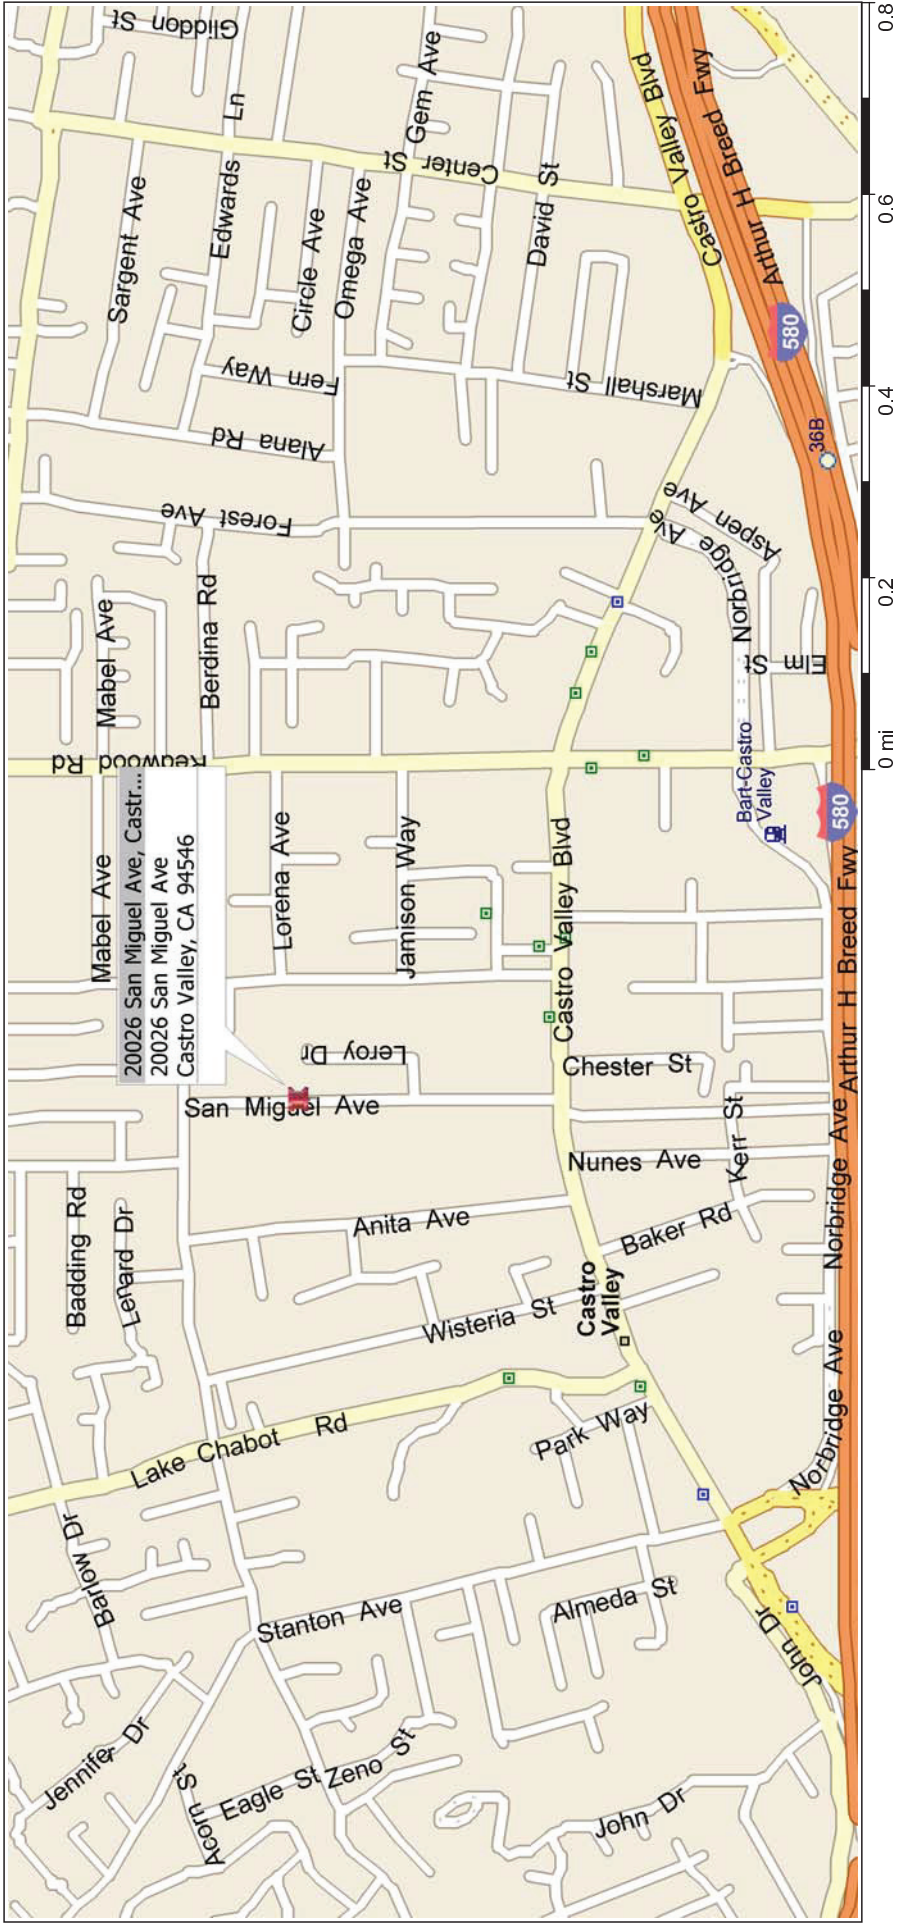

Castro Valley, California, United States

574 - SAN MIGUEL AVENUE - CASTRO VALLEY

TAKE 680 SOUTH TO 580 WEST, EXIT AT REDWOOD RD, TURN RIGHT ONTO REDWOOD RD, TURN LEFT ONTO CASTRO VALLEY BLVD. TURN RIGHT ONTO SAN MIGUEL AVE, JOB SITE AT 20026 SAN MIGUEL AVE.

Copyright © and (P) 1988-2009 Microsoft Corporation and/or its suppliers. All rights reserved. <http://www.microsoft.com/streets/>
Certain mapping and direction data © 2009 NAVTEQ. All rights reserved. The Data for areas of Canada includes information taken with permission from Canadian authorities, including: © Her Majesty the Queen in Right of Canada, © Queen's Printer for Ontario, NAVTEQ and NAVTEQ ON BOARD are trademarks of NAVTEQ. © 2009 Tele Atlas North America, Inc. All rights reserved. Tele Atlas and Tele Atlas North America are trademarks of Tele Atlas, Inc. © 2009 by Applied Geographic Systems. All rights reserved.