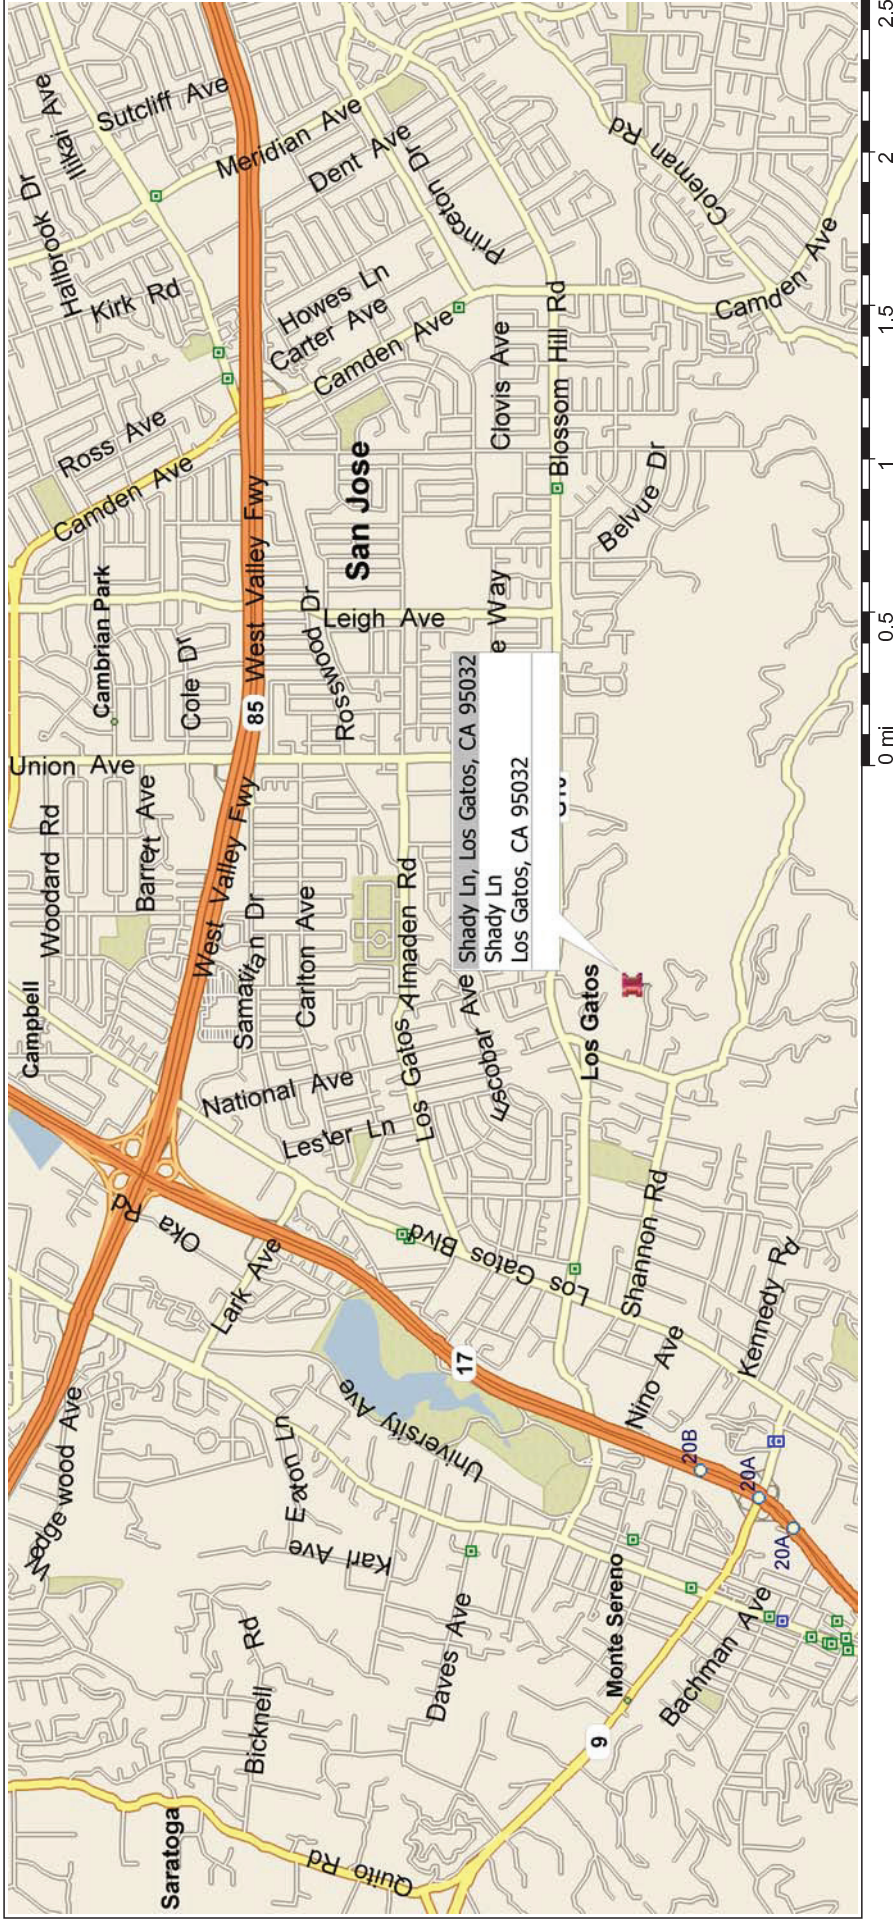

San Jose, California, United States

573 - THE HIGHLANDS - LOS GATOS

TAKE 880 SOUTH TO 17 SOUTH, EXIT AT LARK AVE, KEEP LEFT AT RAMP, TURN LEFT ONTO LARK AVE, TURN RIGHT ONTO LOS GATOS BLVD, TURN LEFT ONTO BLOSSOM HILL RD, TURN RIGHT ONTO OLD BLOSSOM HILL RD, TURN LEFT ONTO SHORT RD, TURN LEFT ONTO SHADY LN, JOB SITE AT THE TOP OF THE HILL 15615 SHADY LANE.

Copyright © and (P) 1988-2009 Microsoft Corporation and/or its suppliers. All rights reserved. <http://www.microsoft.com/streets/>
Certain mapping and direction data © 2009 NAVTEQ. All rights reserved. The Data for areas of Canada includes information taken with permission from Canadian authorities, including: © Her Majesty the Queen in Right of Canada, © Queen's Printer for Ontario, NAVTEQ and NAVTEQ ON BOARD are trademarks of NAVTEQ. © 2009 Tele Atlas North America, Inc. All rights reserved. Tele Atlas and Tele Atlas North America are trademarks of Tele Atlas, Inc. © 2009 by Applied Geographic Systems. All rights reserved.