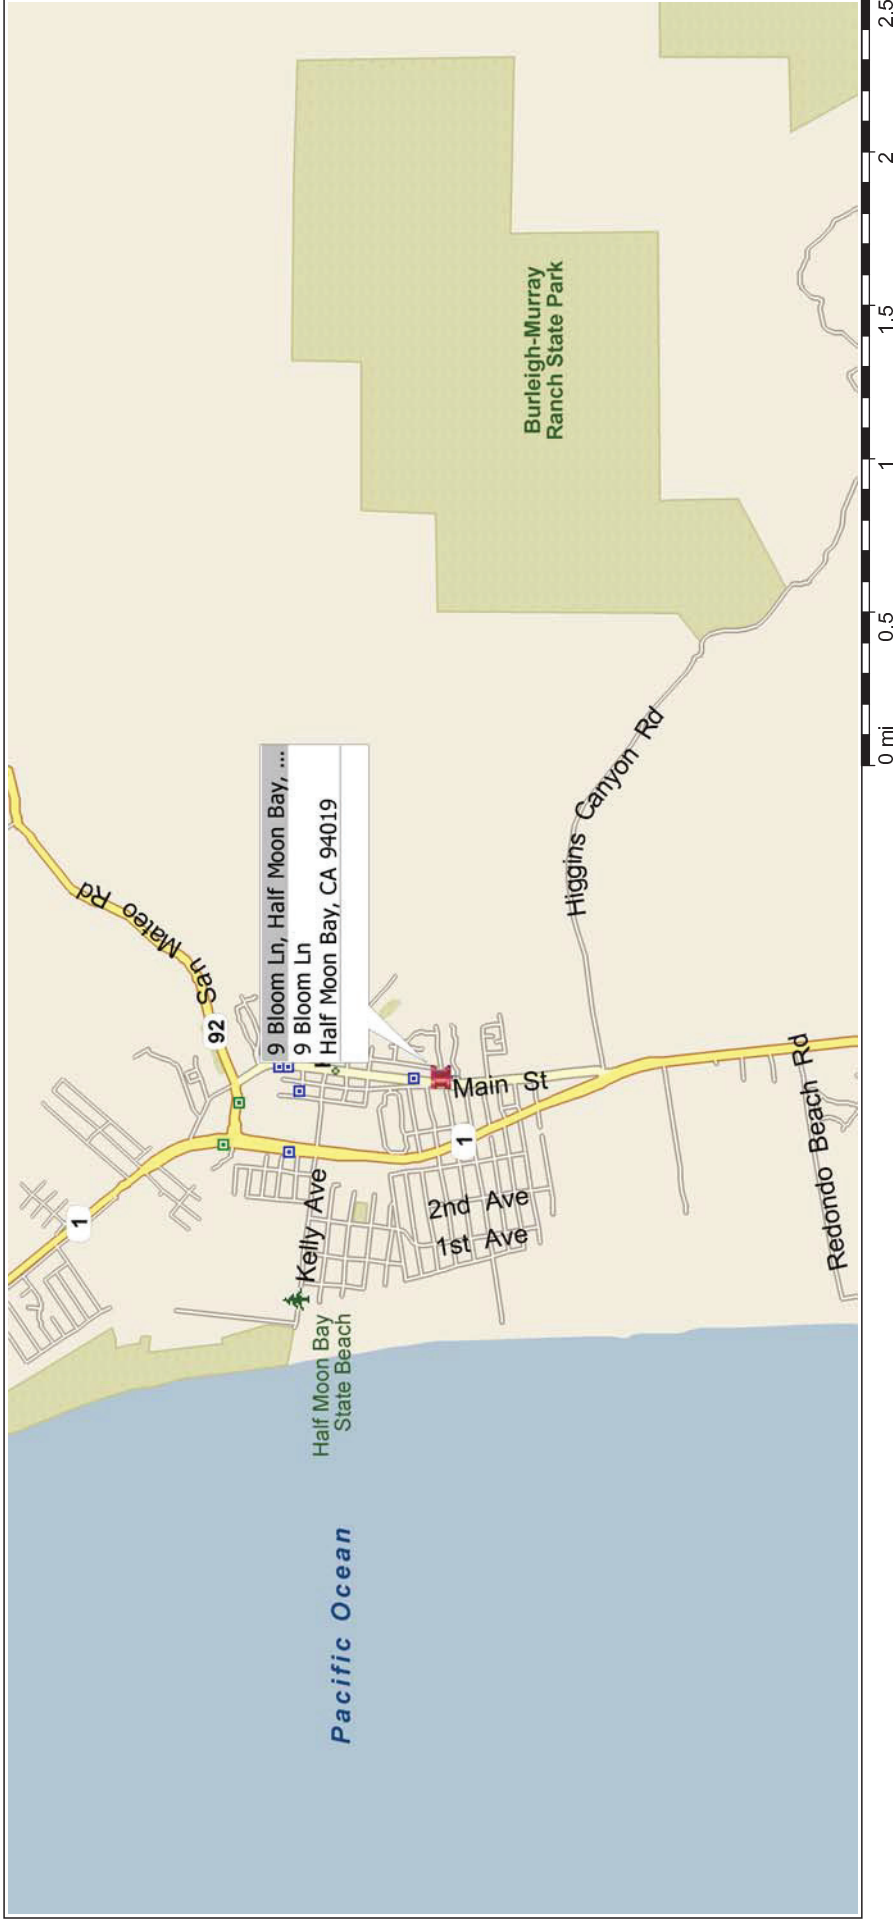

Half Moon Bay, California, United States

571 - HALF MOON VILLAGE II - HALF MOON BAY

TAKE THE SAN MATEO BRIDGE/92 WEST TO 1 SOUTH, TURN LEFT ONTO HIGGINS PURISIMA RD/HIGGINS CANYON RD, TURN LEFT ONTO MAIN ST, TURN RIGHT ONTO BLOOM LN, JOB SITE AT 9 BLOOM LN.

ALSO TRUCK ROUTE