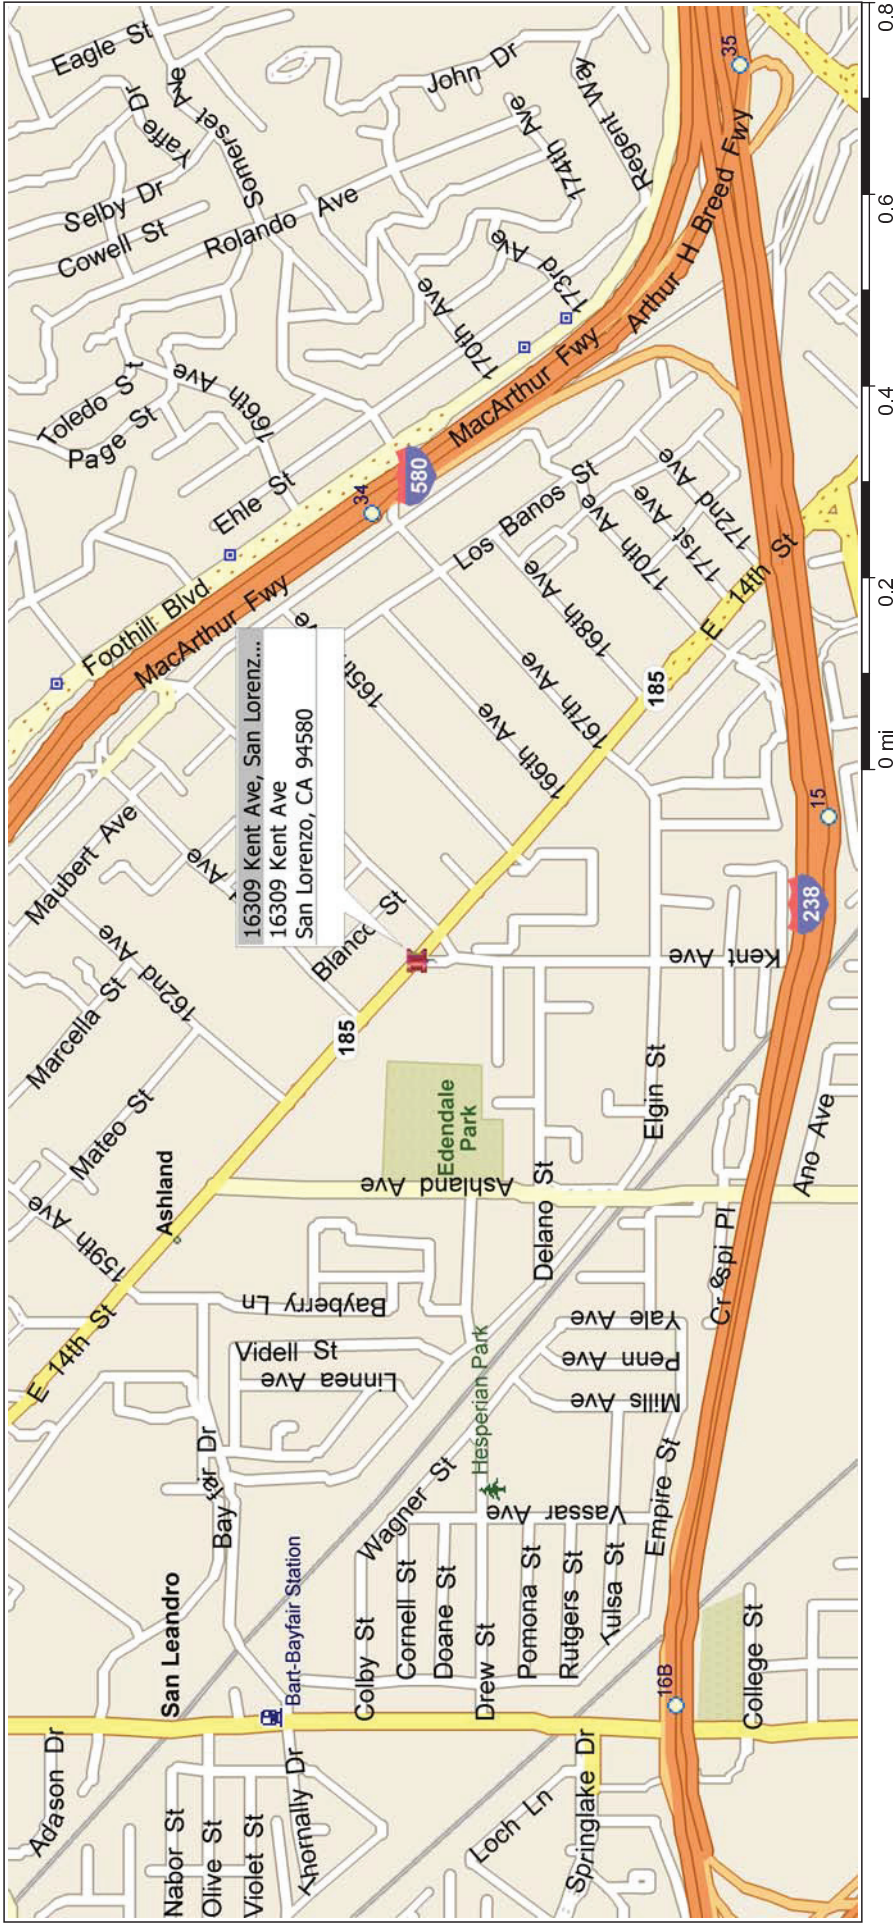

California, United States, North America

570 - ASHLAND FAMILY HOUSING - SAN LORENZO

TAKE 680 SOUTH TO 24 WEST TO 13 SOUTH TO 580 EAST, EXIT AT 150th AVE, TURN RIGHT ONTO 150th AVE, TURN LEFT ONTO E 14th ST/185, TURN RIGHT ONTO KENT AVE, JOB SITE AT 16309 KENT AVE.

Copyright © and (P) 1988-2009 Microsoft Corporation and/or its suppliers. All rights reserved. <http://www.microsoft.com/streets/>
Certain mapping and direction data © 2009 NAVTEQ. All rights reserved. The Data for areas of Canada includes information taken with permission from Canadian authorities, including: © Her Majesty the Queen in Right of Canada, © Queen's Printer for Ontario, NAVTEQ and NAVTEQ ON BOARD are trademarks of NAVTEQ. © 2009 Tele Atlas North America, Inc. All rights reserved. Tele Atlas and Tele Atlas North America are trademarks of Tele Atlas, Inc. © 2009 by Applied Geographic Systems. All rights reserved.