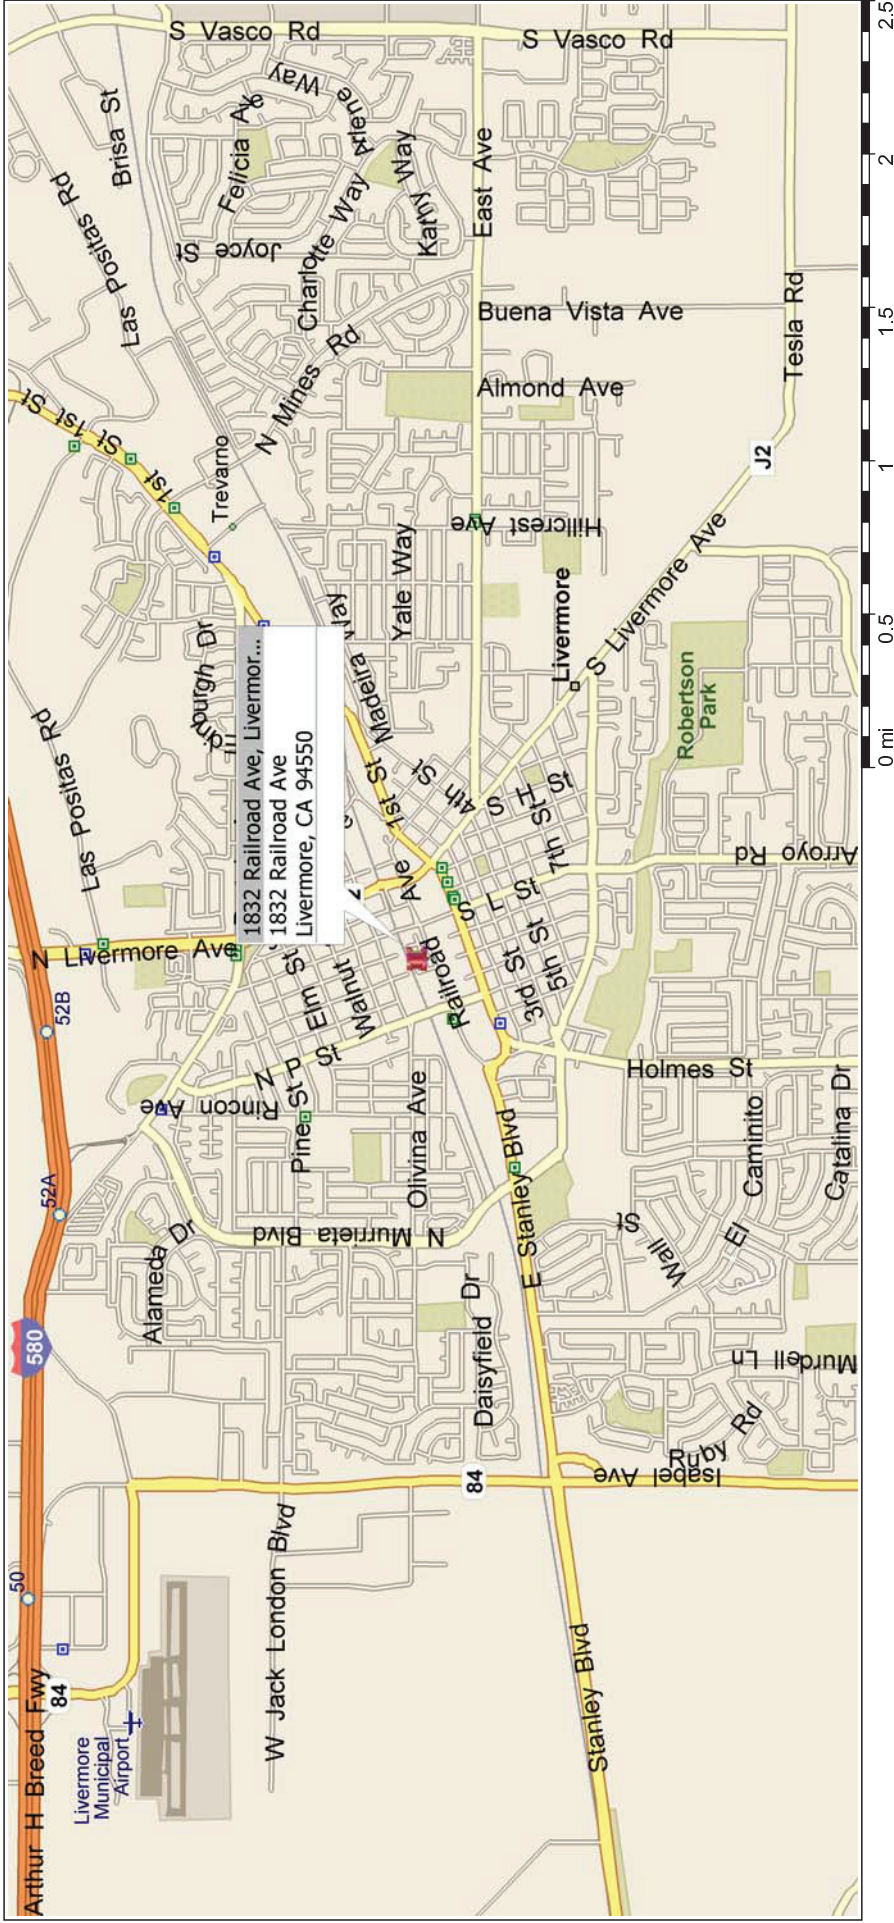

Livermore, California, United States

566 - STATION SQUARE - LIVERMORE

TAKE 580 EAST OR WEST, EXIT AT N LIVERMORE AVE, GO SOUTH TOWARDS DOWNTOWN, TURN RIGHT ONTO RAILROAD AVE, JOB SITE AT 1832 RAILROAD AVE ON THE RIGHT.