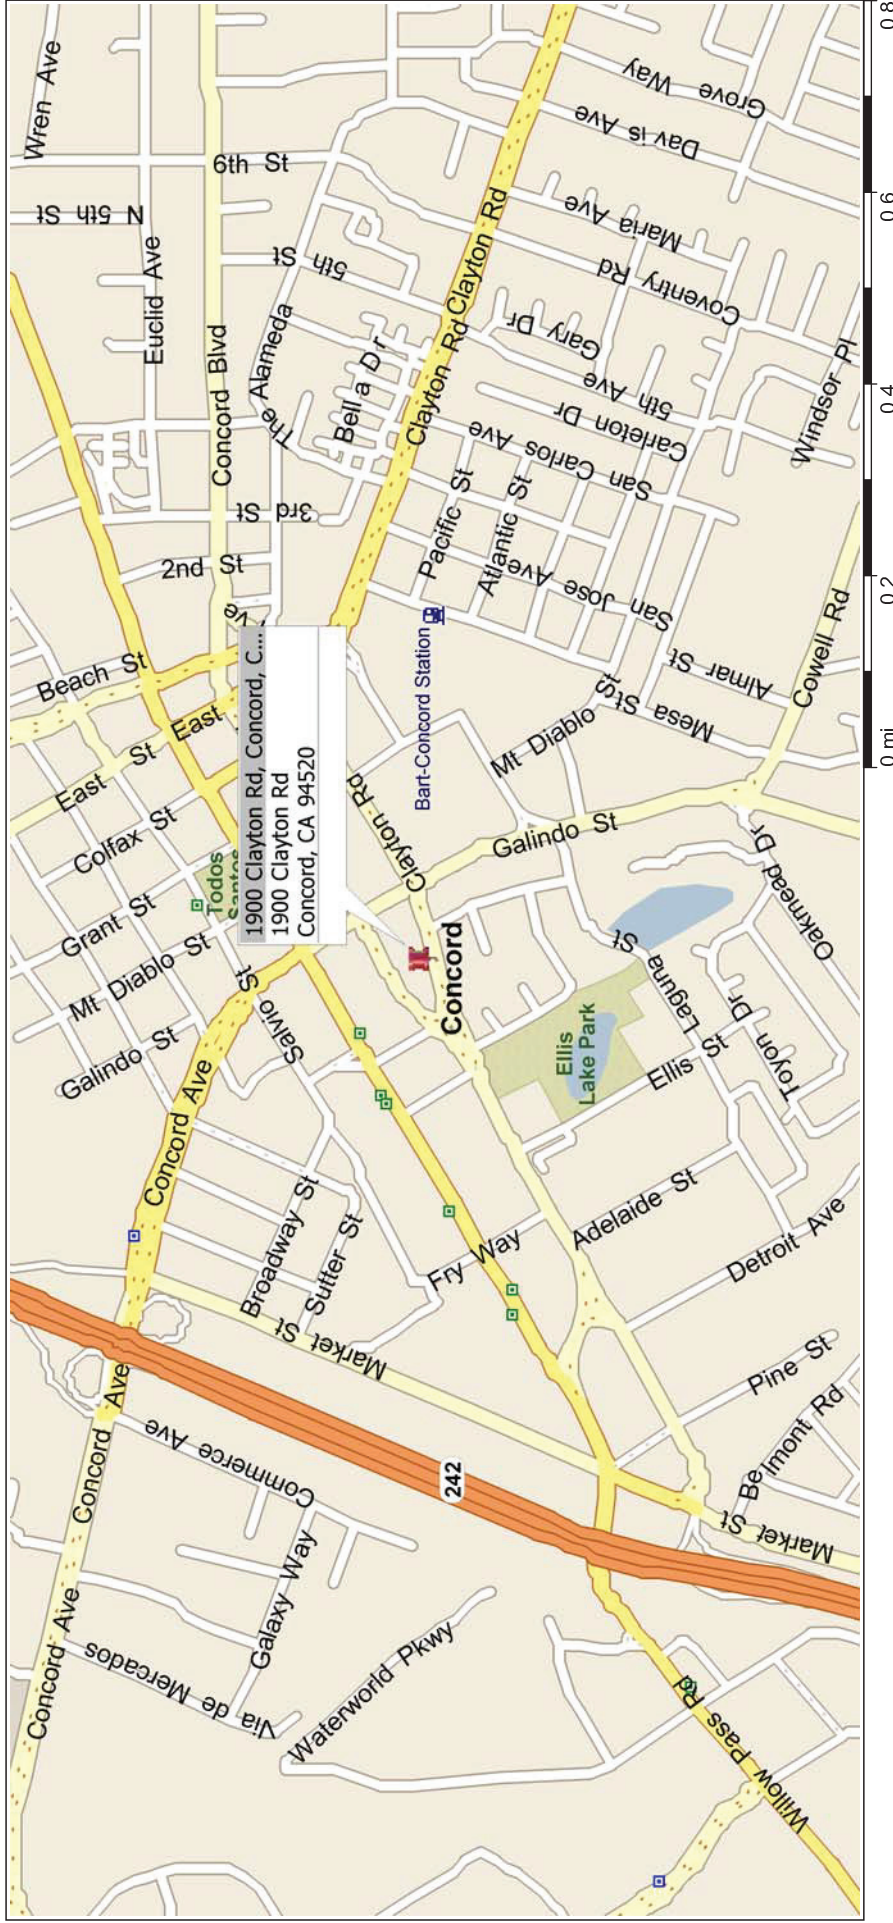

Concord, California, United States

564 - MASONIC TEMPLE - CONCORD

680 NORTH TO 242 NORTH, EXIT AT CLAYTON RD, TURN SLIGHT RIGHT ONTO CLAYTON RD, JOB SITE AT THE CORNER OF CLAYTON RD & AMADOR AVE.

680 SOUTH, EXIT AT WILLOW PASS RD, TURN LEFT ONTO WILLOW PASS RD, TURN RIGHT ONTO GATEWAY BLVD, TURN LEFT ONTO CLAYTON RD, JOB SITE AT THE CORNER OF CLAYTON RD & AMADOR AVE

Copyright © and (P) 1988–2009 Microsoft Corporation and/or its suppliers. All rights reserved. <http://www.microsoft.com/streets/>
Certain mapping and direction data © 2009 NAVTEQ. All rights reserved. The Data for areas of Canada includes information taken with permission from Canadian authorities, including: © Her Majesty the Queen in Right of Canada, © Queen's Printer for Ontario, NAVTEQ and NAVTEQ ON BOARD are trademarks of NAVTEQ. © 2009 Tele Atlas North America, Inc. All rights reserved. Tele Atlas and Tele Atlas North America are trademarks of Tele Atlas, Inc. © 2009 by Applied Geographic Systems. All rights reserved.